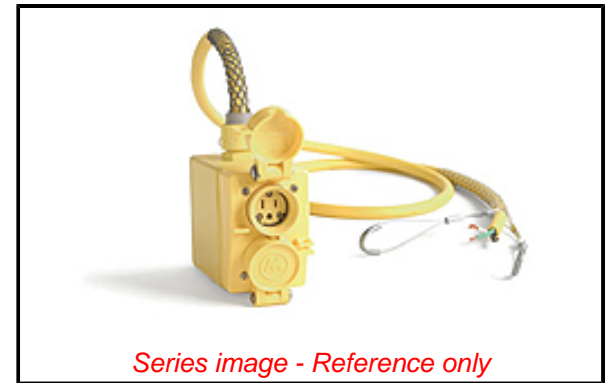

PLEASE CHECK WWW.MOLEX.COM FOR LATEST PART INFORMATION

Part Number: [1301380087](#)
Status: **Active**
Overview: [Watertite Wet-Location Wiring Solutions](#)
Description: Watertite Multiple Outlet Pendant Box, (2) NEMA 5-15 Duplex with Flip Lids, 4.57m (15.0') Cord Length, 12/3 SOOW Cord, Double Eye Wire Mesh Support Grip

Physical

Cord Diameter	13.59mm (.535")
Cord Grip Body Size	F3 3/4"
Cord Length	4.57m (15.0')
Feed-Thru	No
Flip Lid	Yes
Material - Housing	Rubber
Net Weight	412.000/kg
Number of Receptacles	2
Packaging Type	Carton

Electrical

Cord Type	14/3 SOOW
Current - Maximum per Contact	15.0A
GFCI	No
Ground Continuity Monitor	No
NEMA Configuration	NEMA 5-15
Voltage - Maximum	N/A

Material Info

Engineering Number	70W47M143
--------------------	-----------