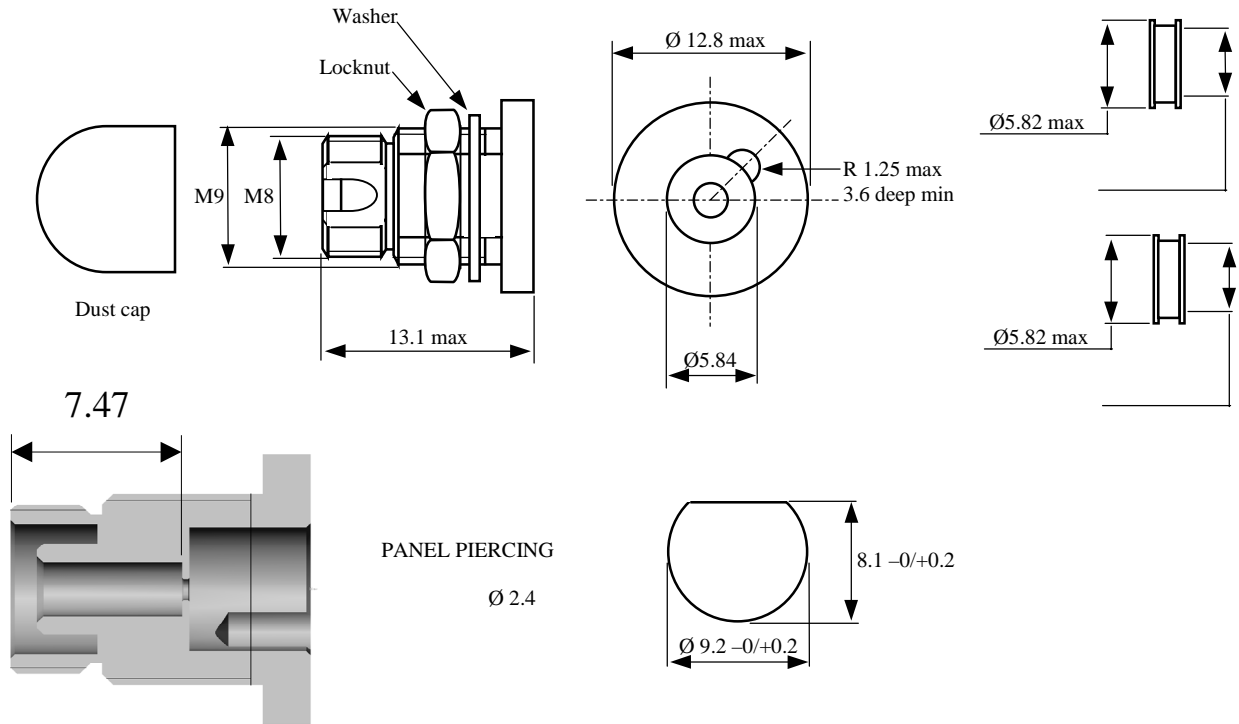

Title : EMPTY RECEPTACLE FOR TO18-TO46 ACTIVE DEVICES

 Series
 FC

 Issue
 27/04/95

 Page
 1/1

Dimensions : mm

GENERAL

- TYPE :
- IEC 874-7 type FC
 - Screw thread coupling
 - Panel mounting
 - Keyed for consistent coupling

NOTE : To be used with FCPC multimode plugs

CHARACTERISTICS (Dependent on fiber or cable construction)

- ELECTRICAL : Depends on components
- OPTICAL : Coupling efficiency depends on fibre and active device used
- OPTOELECTRONICAL : Depends on components
- MECHANICAL : Mechanical endurance 1000 matings
 Vibration 10/55Hz – 10g
- ENVIRONMENTAL : Climatic category 20/80/4