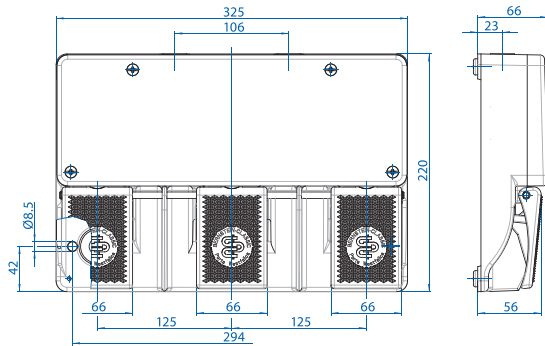

Triple Pedal

STANDARD WITHOUT COVER

Standard OFF-ON Operation-
Push pedal to change contact state. Release pedal to return to original state.

STANDARD WITH COVER

Standard OFF-ON Operation-
Push pedal to change contact state. Release pedal to return to original state.

Three pedal foot switch F3

Article number	Designation	Switching contacts		
Snap-action contact:				
		Pedal 1 (left)	Pedal 2 (middle)	Pedal 3 (right)
616.3444.577	F3-SU2Z/SU2Z/SU2Z	2NC / 2NO	2NC / 2NO	2NC / 2NO
Slow-action contact:				
		Pedal 1 (left)	Pedal 2 (middle)	Pedal 3 (right)
606.3111.025	F3-U1Z/U1Z/U1Z	1NC / 1NO	1NC / 1NO	1NC / 1NO

Three pedal foot switch F3

Article number	Designation	Switching contacts		
Snap-action contact:				
		Pedal 1 (left)	Pedal 2 (middle)	Pedal 3 (right)
606.3833.045	F3-SU1Z/SU1Z/SU1Z UN	1NC / 1NO	1NC / 1NO	1NC / 1NO
Slow-action contact:				
		Pedal 1 (left)	Pedal 2 (middle)	Pedal 3 (right)
606.3611.026	F3-U1Z/U1Z/U1Z UN	1NC / 1NO	1NC / 1NO	1NC / 1NO