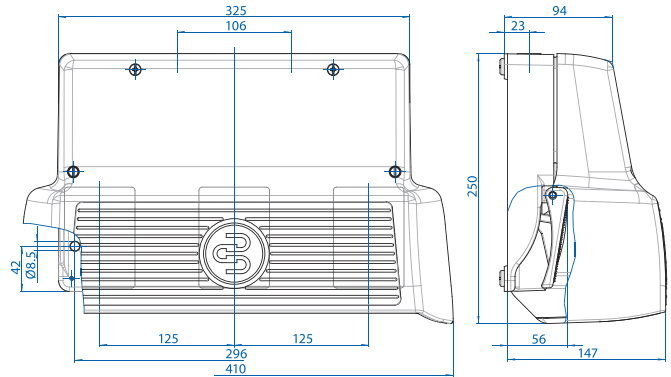

Triple Pedal

STANDARD WITHOUT COVER

Standard OFF-ON Operation-
Push pedal to change contact state. Release pedal to return to original state.

STANDARD WITH COVER

Standard OFF-ON Operation-
Push pedal to change contact state. Release pedal to return to original state.

Three pedal foot switch F3

Article number	Designation	Switching contacts		
Snap-action contact:				
		Pedal 1 (left)	Pedal 2 (middle)	Pedal 3 (right)
616.3444.577	F3-SU2Z/SU2Z/SU2Z	2NC / 2NO	2NC / 2NO	2NC / 2NO
Slow-action contact:				
		Pedal 1 (left)	Pedal 2 (middle)	Pedal 3 (right)
606.3111.025	F3-U1Z/U1Z/U1Z	1NC / 1NO	1NC / 1NO	1NC / 1NO