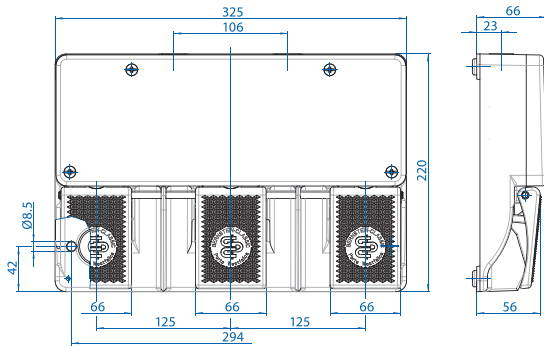

Triple Pedal

STANDARD WITHOUT COVER

Standard OFF-ON Operation-
Push pedal to change contact state. Release pedal to return to original state.

STANDARD WITH COVER

Standard OFF-ON Operation-
Push pedal to change contact state. Release pedal to return to original state.

Three pedal foot switch F3

Article number	Designation	Switching contacts
Snap-action contact:		
		Pedal 1 (left) Pedal 2 (middle) Pedal 3 (right)
616.3444.577	F3-SU2Z/SU2Z/SU2Z	2NC / 2NO 2NC / 2NO 2NC / 2NO
Slow-action contact:		
		Pedal 1 (left) Pedal 2 (middle) Pedal 3 (right)
606.3111.025	F3-U1Z/U1Z/U1Z	1NC / 1NO 1NC / 1NO 1NC / 1NO

Three pedal foot switch F3

Article number	Designation	Switching contacts
Snap-action contact:		
		Pedal 1 (left) Pedal 2 (middle) Pedal 3 (right)
606.3833.045	F3-SU1Z/SU1Z/SU1Z UN	1NC / 1NO 1NC / 1NO 1NC / 1NO
Slow-action contact:		
		Pedal 1 (left) Pedal 2 (middle) Pedal 3 (right)
606.3611.026	F3-U1Z/U1Z/U1Z UN	1NC / 1NO 1NC / 1NO 1NC / 1NO