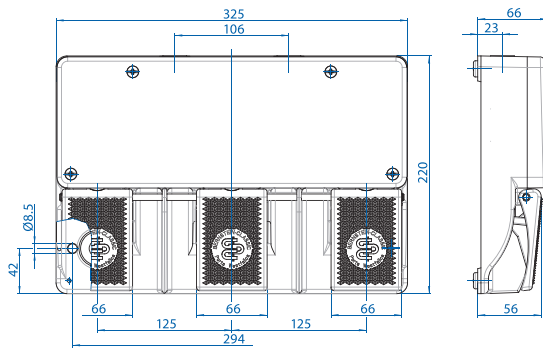

Triple Pedal

STANDARD WITHOUT COVER

Standard OFF-ON Operation-
Push pedal to change contact state. Release pedal to return to original state.

STANDARD WITH COVER

Standard OFF-ON Operation-
Push pedal to change contact state. Release pedal to return to original state.

Three pedal foot switch F3

Article number	Designation	Switching contacts
Snap-action contact:		
		Pedal 1 (left) Pedal 2 (middle) Pedal 3 (right)
616.3444.577	F3-SU2Z/SU2Z/SU2Z	2NC / 2NO 2NC / 2NO 2NC / 2NO
Slow-action contact:		
		Pedal 1 (left) Pedal 2 (middle) Pedal 3 (right)
606.3111.025	F3-U1Z/U1Z/U1Z	1NC / 1NO 1NC / 1NO 1NC / 1NO

Three pedal foot switch F3

Article number	Designation	Switching contacts
Snap-action contact:		
		Pedal 1 (left) Pedal 2 (middle) Pedal 3 (right)
606.3833.045	F3-SU1Z/SU1Z/SU1Z UN	1NC / 1NO 1NC / 1NO 1NC / 1NO
Slow-action contact:		
		Pedal 1 (left) Pedal 2 (middle) Pedal 3 (right)
606.3611.026	F3-U1Z/U1Z/U1Z UN	1NC / 1NO 1NC / 1NO 1NC / 1NO