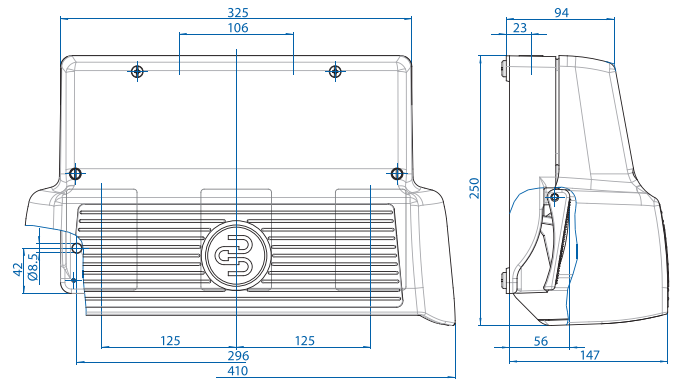

Triple Pedal

STANDARD WITHOUT COVER

Standard OFF-ON Operation-
Push pedal to change contact state. Release pedal to return to original state.

STANDARD WITH COVER

Standard OFF-ON Operation-
Push pedal to change contact state. Release pedal to return to original state.

Three pedal foot switch F3

Article number	Designation	Switching contacts
Snap-action contact:		
		Pedal 1 (left) Pedal 2 (middle) Pedal 3 (right)
616.3444.577	F3-SU2Z/SU2Z/SU2Z	2NC / 2NO 2NC / 2NO 2NC / 2NO
Slow-action contact:		
		Pedal 1 (left) Pedal 2 (middle) Pedal 3 (right)
606.3111.025	F3-U1Z/U1Z/U1Z	1NC / 1NO 1NC / 1NO 1NC / 1NO