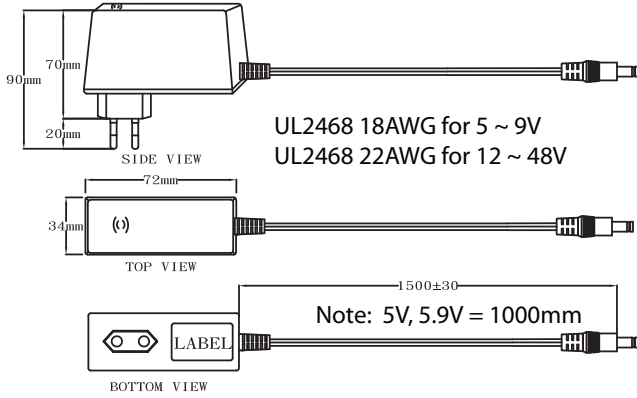

MECHANICAL SPECIFICATIONS

QAWA-24-XX-EU