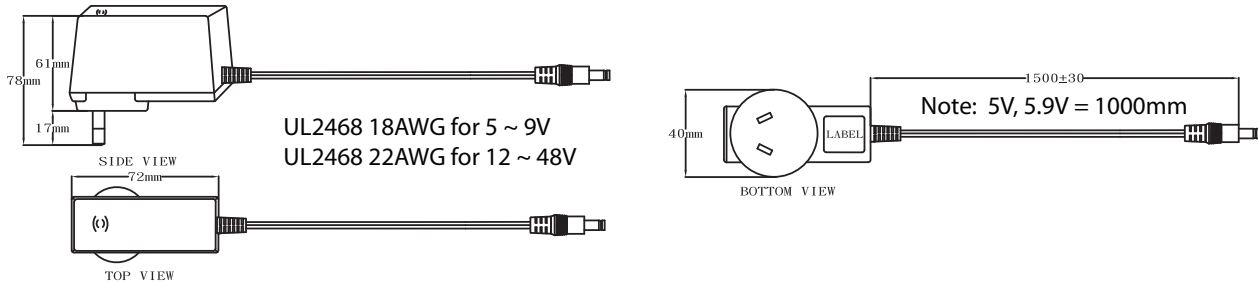

QAWA-24-XX-AU