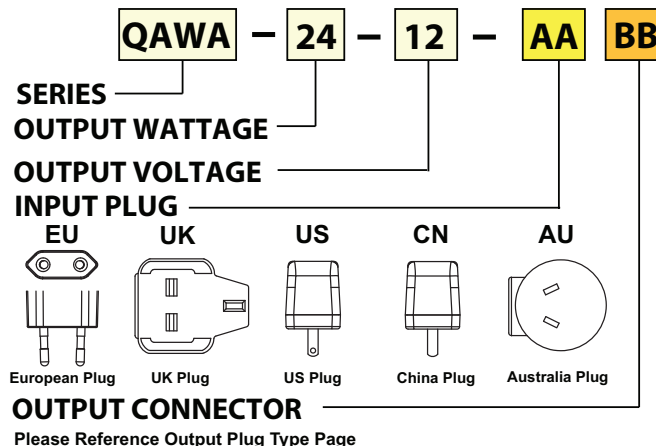

Model	QAWA-24-5	QAWA-24-5.9	QAWA-24-7	QAWA-24-7.5	QAWA-24-9	QAWA-24-12	QAWA-24-15	QAWA-24-24	QAWA-24-48
<b>Output Characteristics</b>									
DC Output	5V	5.9V	7V	7.5V	9V	12V	15V	24V	48V
Rated Current	4.0A	3.5A	3.0A	3.0A	2.5A	2.0A	1.6A	1.0A	0.5A
Ripple and Noise	±2% Vo @ Rated Load								
Load Regulation (Typ.)	±5%								
Transient Response (Typ.)	0.5mS for 50% Load Change								
Hold-up Time (Typ.)	10mS @ Rated Load								
Output Protection	Short Circuit, Over Voltage, Over Current								
Ferrite Core	No								
<b>Input Characteristics</b>									
Voltage Range	100VAC~240VAC								
Frequency Range	50Hz-60Hz								
Efficiency	DoE Level VI, Energy Star, ErP Step 2, NRCAN & GEMS Level VI Certified								
AC Current (max)	0.58A								
Input Protection	Internal Primary Current Fuse, Inrush Limiting								
Leakage Current	0.25mA								
<b>Environmental Characteristics</b>									
Operating Temperature	0°C~40°C								
Operating Relative Humidity	20% RH to 80% RH								
Storage Temperature	-20°C~80°C, 10% RH to 90% RH								
Topology	Switching Flyback								
Dielectric Withstand	3000VAC Primary-Secondary								
EMI Conduction & Radiation	Compliance to EN55022 Class B								
Harmonic Current	Compliance to EN61000-3-2, 3								
EMS Immunity	Compliance to IEC61000-4-2, 3, 4, 5, 6, 8, 11								
<b>Characteristics</b>									
MTBF	300,000Hrs (25°C, Telecordia SR-332)								
Dimension (LxWxH)	72x34x69mm (US), 72x34x90mm (EU), 72x50x81mm (UK), 72x40x78 (AU), 72x34x69 (CN)								
Weight	148g (US), 154g (EU), 158g (UK), 150g (AU), 148g (CN)								

Note: Safety Approvals  
 EU: CB, CE, LPS  
 UK: CB, CE, LPS  
 US: CB, UL, cUL, FCC, PSE, BSMI, LPS  
 AU: CB, RCM, LPS  
 CN: CB, CCC, LPS

**PART NUMBER SYSTEM**

## DERATING CURVE

UNIT: mm