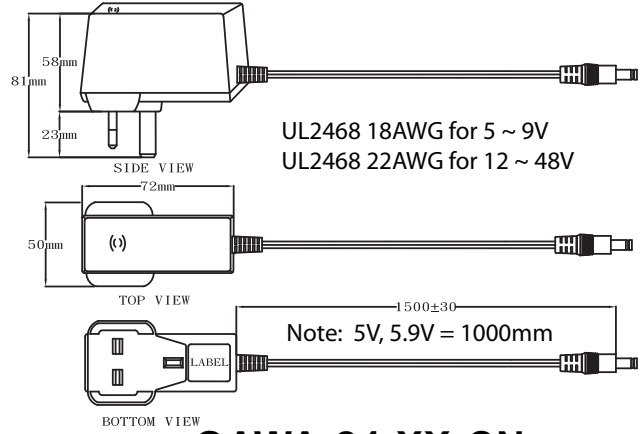

QAWA-24-XX-UK