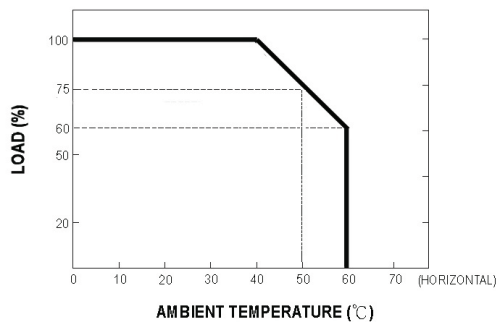

DERATING CURVE