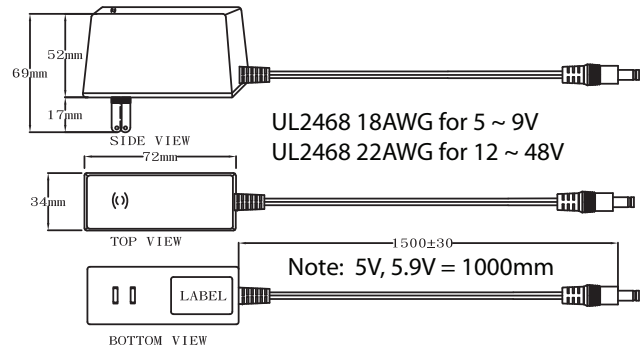

QAWA-24-XX-CN