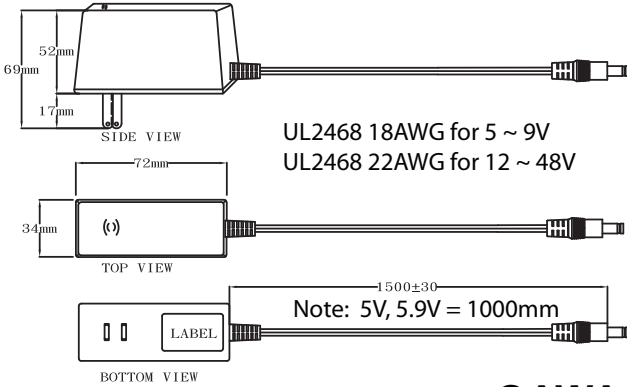

QAWA-24-XX-US