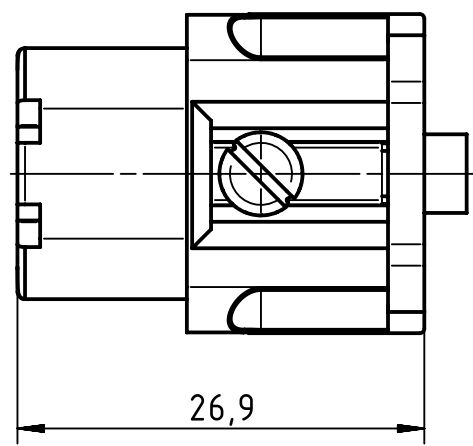

1 2 3 4 5 6

A

B

C

D

insert fixing screw M3x6
enclosed separately

	All rights reserved Department EL PD - DE HARTING Electric GmbH & Co. KG D-32339 Espelkamp	All Dimensions in mm Original Size DIN A4		Scale 2:1	Free size tol.		Ref. Sub.		
		Created by VOLAR	Inspected by PRIESTER	Standardisation TIEMANNA	Date 2015-11-09	State Final Release		Doc-Key / ECM-Nr. 100120378/UGD/005/A 500000095633	
			Title Han 4A-bu-s			Type TB		Number 09 20 004 2711	
						Rev. A		Page 1/1	