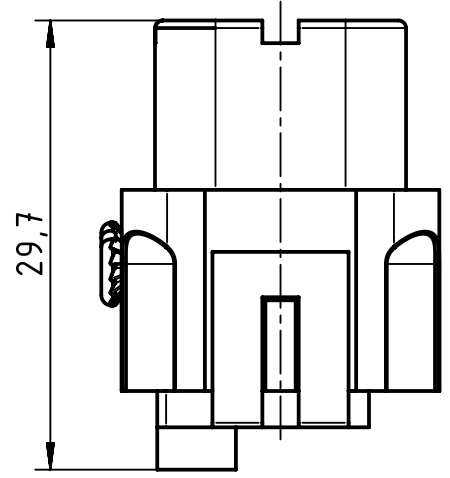

1 2 3 4 5 6

A

B

C

D

insert fixing screw M3x6
enclosed separately

	All rights reserved Department EL PD - DE HARTING Electric GmbH & Co. KG D-32339 Espelkamp	All Dimensions in mm Original Size DIN A4		Scale 2:1	Free size tol.		Ref. Sub.		
		Created by VOLAR	Inspected by PRIESTER	Standardisation TIEMANNA	Date 2015-11-09	State Final Release		Doc-Key / ECM-Nr. 100120378/UGD/005/A 500000095633	
			Title Han 4A-bu-s			Type TB		Number 09 20 004 2711	
						Rev. A		Page 1/1	