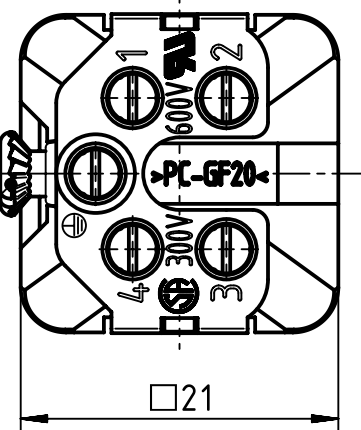

1 2 3 4 5 6

A

B

C

D

insert fixing screw M3x6
enclosed separately

	All rights reserved Department EL PD - DE HARTING Electric GmbH & Co. KG D-32339 Espelkamp	All Dimensions in mm Original Size DIN A4		Scale 2:1	Free size tol.		Ref. Sub.		
		Created by VOLAR	Inspected by PRIESTER	Standardisation TIEMANNA	Date 2015-11-09	State Final Release		Doc-Key / ECM-Nr. 100120378/UGD/005/A 500000095633	
			Title Han 4A-bu-s			Type TB		Number 09 20 004 2711	
						Rev. A		Page 1/1	