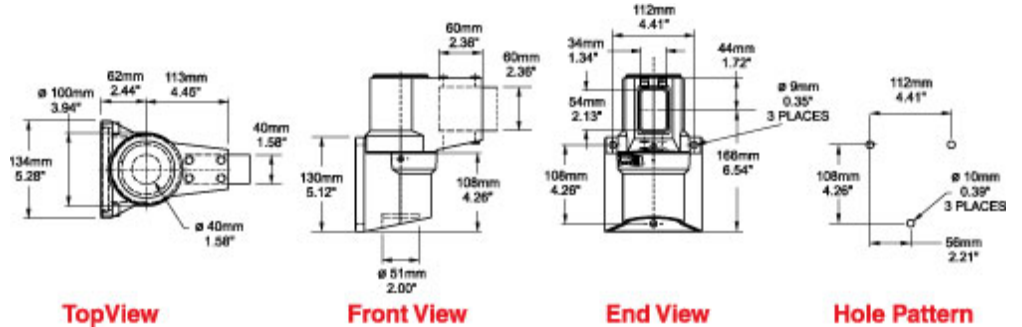

Quality Products. Service Excellence.

Tara Plus Wall Joint TPSSWJ Series

- Accepts 60x40mm rectangular tube perpendicular to its mounting surface.
- Die-cast Aluminum G Al Si 12.
- Rotates 186°.
- Accessible from the top.