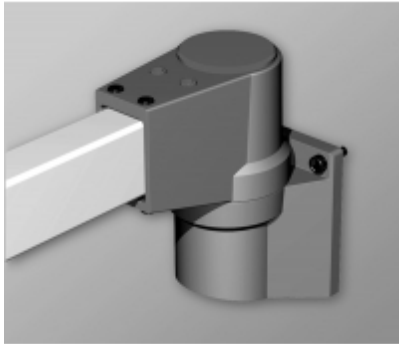

Quality Products. Service Excellence.

Tara Plus Wall Joint TPSSWJ Series

- Accepts 60x40mm rectangular tube perpendicular to its mounting surface.
- Die-cast Aluminum G Al Si 12.
- Rotates 186°.
- Accessible from the top.