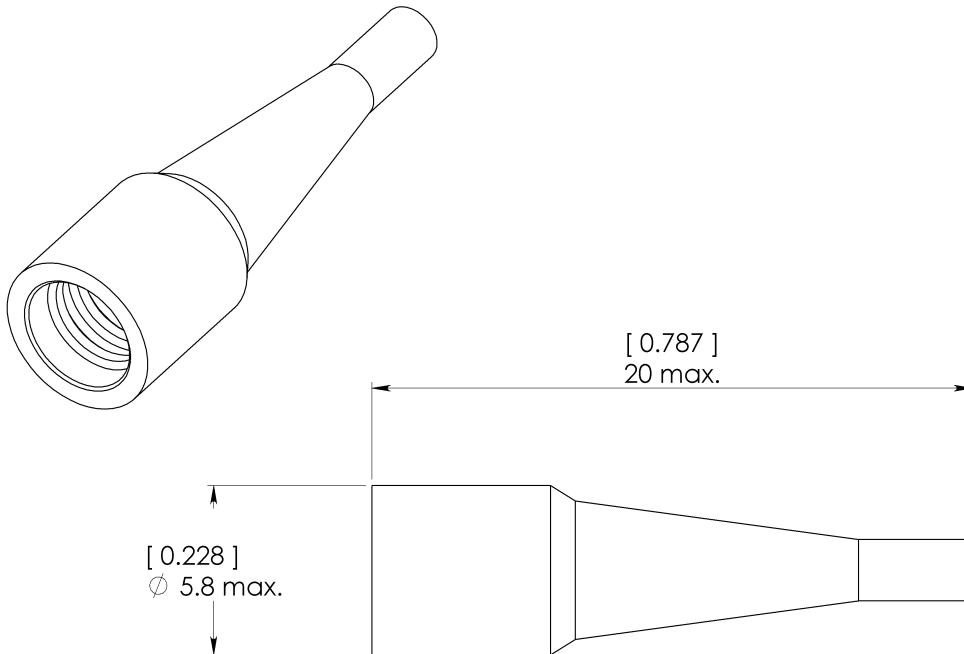

Original dimension in mm [inch]

GENERAL

- Compatible with SC and FC connectors
- Suitable for use with cable sizes Ø 1 mm max.
- Compatible with BELLCORE GR 326 specification (V0, LOI 28 % mini.)
- Color red.