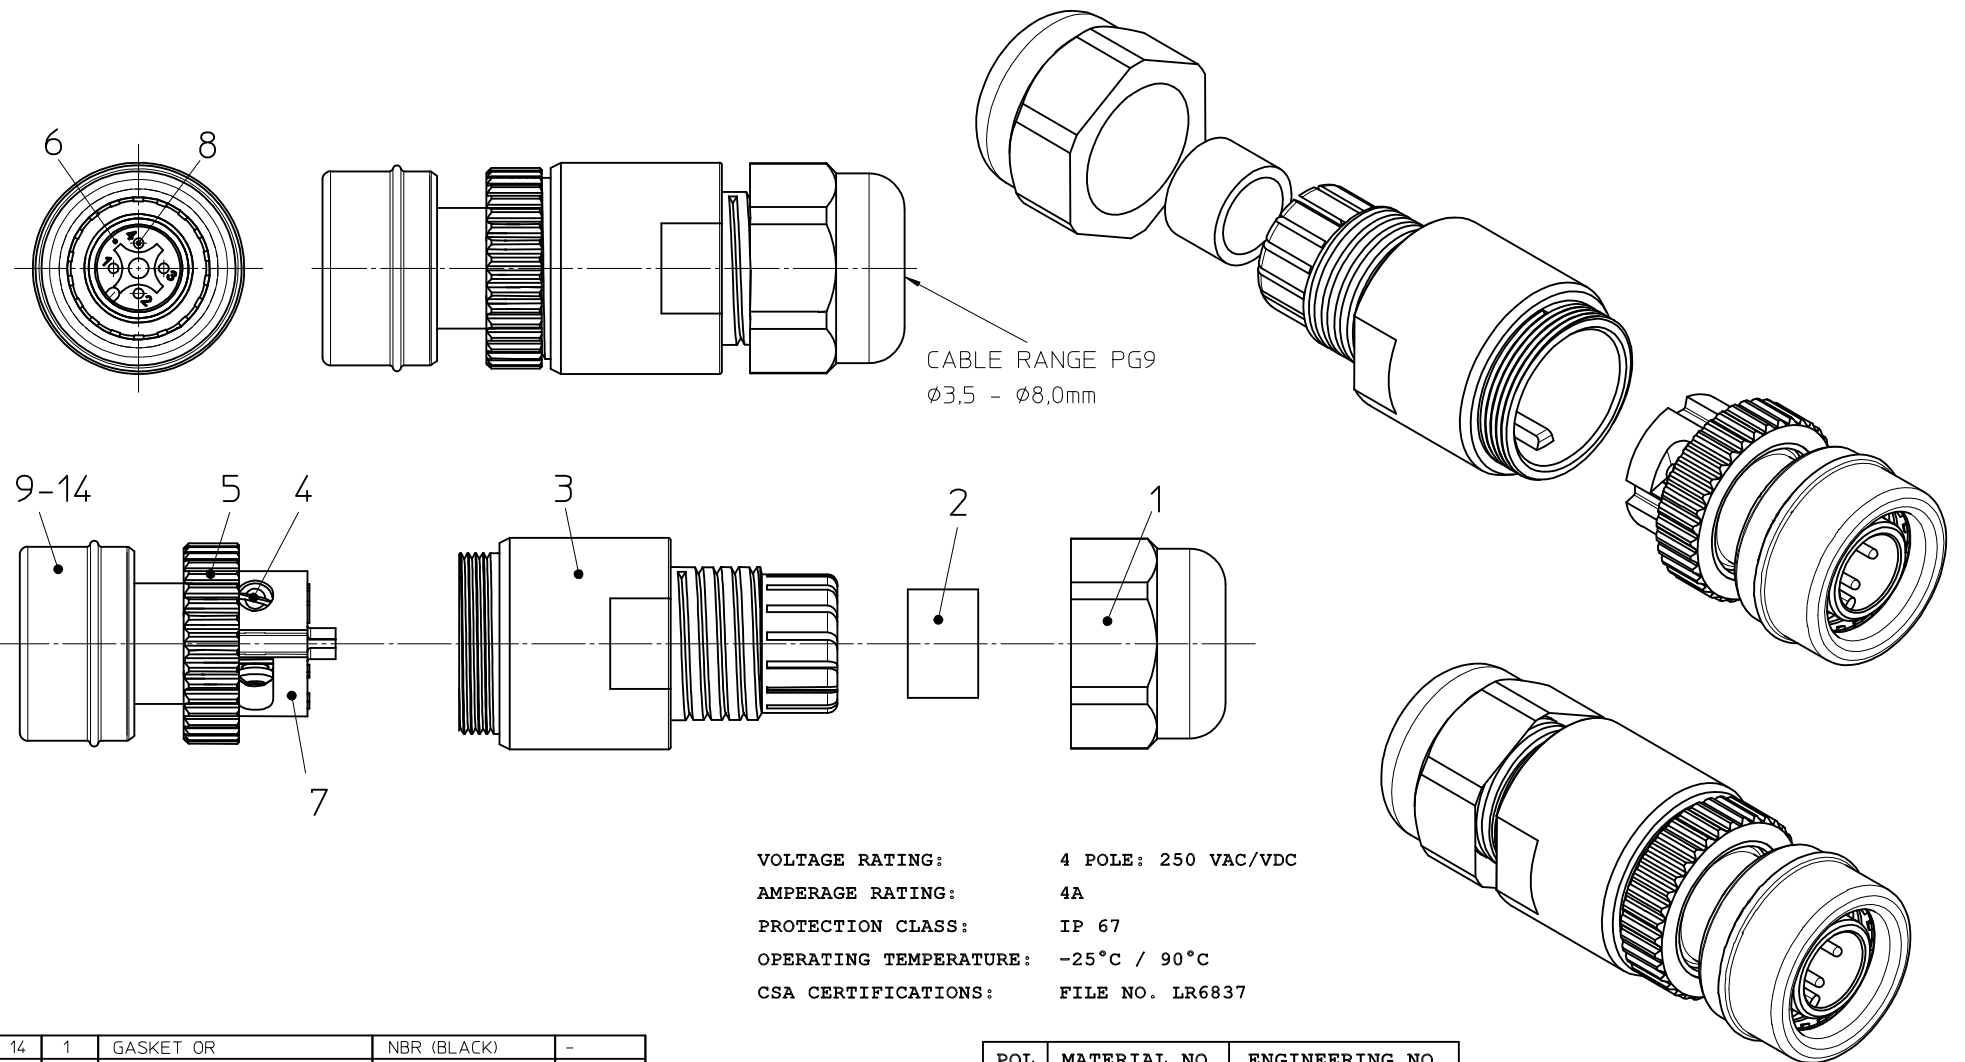

10 9 8 7 6 5 4 3 2 1

VOLTAGE RATING: 4 POLE: 250 VAC/VDC
AMPERAGE RATING: 4A
PROTECTION CLASS: IP 67
OPERATING TEMPERATURE: -25°C / 90°C
CSA CERTIFICATIONS: FILE NO. LR6837

ITEM	QTY	DESCRIPTION	MATERIAL	FINISH
14	1	GASKET OR	NBR (BLACK)	-
13	1	SLEEVE U12 MA STR	V4A	-
12	1	SLEEVE MA	V4A	-
11	1	SPRING U12U	V4A	-
10	1	GASKET	EPDM (BLACK)	-
9	1	GASKET	FPM (RED)	-
8	4	CONTACT MA U12 FA	BRASS	NI
7	1	INSERT U12 FA	PA (BLACK)	-
6	1	INSERT U12 4P AC	PA (BLACK)	-
5	1	LOCK RING FA	PA (BLACK)	-
4	4	SCREW FA	ST	-
3	1	ENDSLEEVE STR PG9 FA	PA (BLACK)	-
2	1	GROMMET PG9	CR/NBR (BLACK)	-
1	1	HUT NUT FA PG9	PA (BLACK)	-