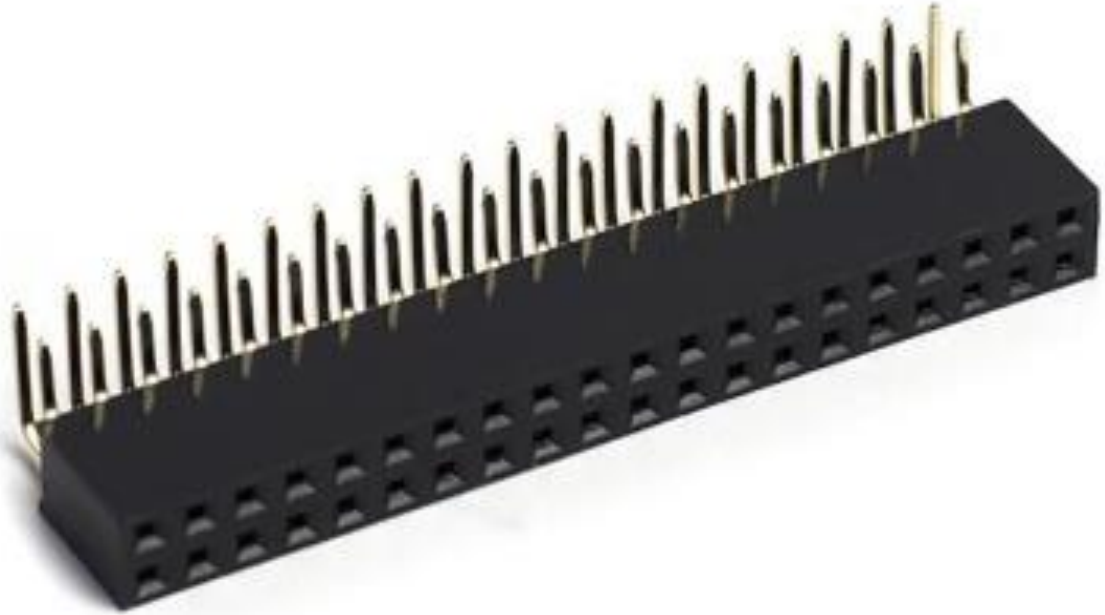

920-0201-01 - Qty 3 2 x 20 Female Right Angle Headers

Qty 3 2 x 20 Female Right Angle Headers

Qty 3 2 x 20 Female Right Angle Headers. Schmartboard headers are always immersed in gold to assure the best connection and to avoid oxidation.