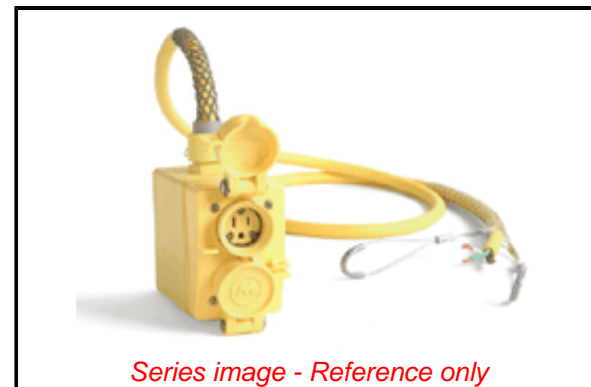

PLEASE CHECK WWW.MOLEX.COM FOR LATEST PART INFORMATION

Part Number: [1301380086](#)
Status: **Active**
Overview: [Watertite Wet-Location Wiring Solutions](#)
Description: Watertite Multiple Outlet Pendant Box, GFCI, (1) NEMA 5-15 Duplex with Flip Lids, 1.83m (6.0') Cord Length, 12/3 SOOW Cord, Double Eye Wire Mesh Support Grip

Physical

Cord Diameter	13.59mm (.535")
Cord Grip Body Size	F3 3/4"
Cord Length	1.83m (6.0')
Feed-Thru	No
Flip Lid	Yes
Material - Housing	Rubber
Net Weight	186.880/kg
Number of Receptacles	1
Packaging Type	Carton

Electrical

Cord Type	14/3 SOOW
Current - Maximum per Contact	15.0A
GFCI	Yes
Ground Continuity Monitor	No
NEMA Configuration	NEMA 5-15
Voltage - Maximum	120V

Material Info

Engineering Number	70W47L143GF
--------------------	-------------