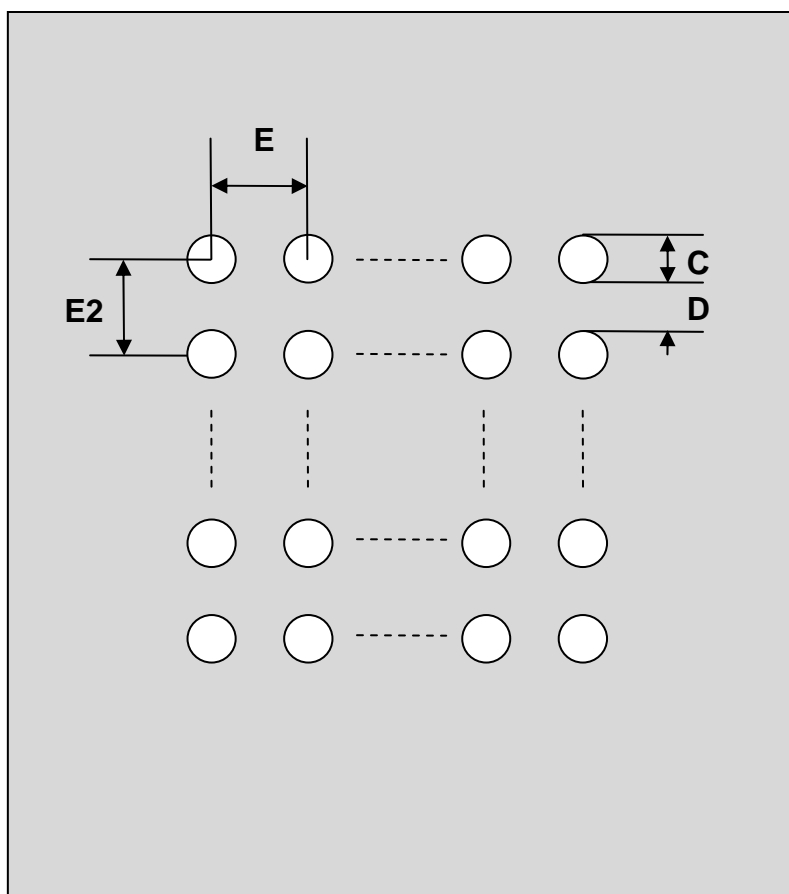

BGA-484 Stencil (1.27 mm pitch, 22 x 22 grid)

DIMENSIONS						
REF.	mm			inches		
	MIN.	TYP.	MAX.	MIN.	TYP.	MAX.
C		0.60				
D		0.67				
E		1.27				
E2		1.27				

Top View (SMT Footprint)

(Representative drawing only - not to scale)