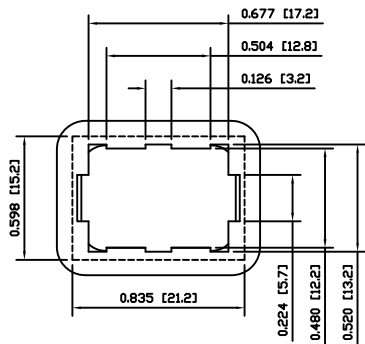

SPECIFICATIONS

FITS:
RA1-A Series, With Standard Curved Actuator
RA1-E Series, With Standard Curved Actuator
RAB-E Series, With Standard Curved Actuator

APPROVALS:

RoHS
COMPLIANT

MATERIALS

CAP:
HTV Silicone Rubber (SIR)

ACC-P01

A	INITIAL RELEASE	19880	11/04/27	CAB
REV.	DESCRIPTION	PCR	DATE	DRAWN BY

DIMENSIONS	INCHES [MILLIMETERS]
GENERAL TOLERANCES	±0.008 [±0.2] / ±1'
SCALE	1:1
PROJECTION	

ITEM NUMBER	DATE	REVISION
03-ACCP01	APRIL 27, 2011	A