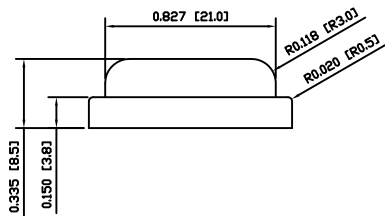

EXPLODED VIEW