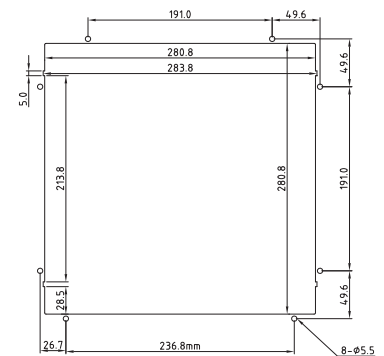

Part Number	LFGS280
Frame Description	ABS Resin - flame resistant UL94V-0, with UV protection. Vents with screens at 45-degree angle. Includes high foam sealing edge - protection grade IP44-IP54. Snap-fit or screw mount.
Filter Mesh Material	Nylon Fiber - synthetic resin, filters to 8 microns.
Color	Gray is standard. Black is available upon request. Minimums may apply.
Matching Series	OA280, OD280, OD172, OA162, OA172S, OA5920, OA225, OA180, OD180, OA200AN
Hardware	1 bag - 8 ea. M4x8, washer, lock washer 3 bags - 4 ea. M4x12, nut, star washer

PANEL CUTOUT

Filter Media 5-Packs	
Part Number	Description
LFG280BF/PK	For LFGS280