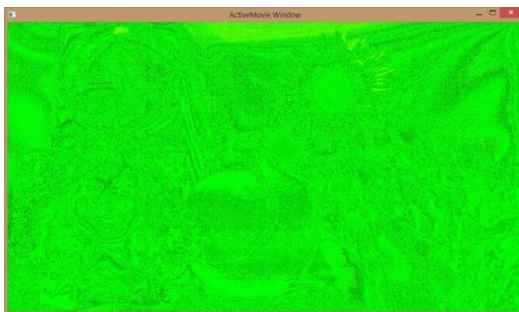

LEOPARD IMAGING INC

LI-USB30-M021XB

Data Sheet

Applications

- Machine Vision
- Medical Camera
- Scientific Camera

SDK Supported

- Camera Tool Source Code in C#
- Capture & Display
- OpenCV supported through Emgu
- RAW to RGB Conversion
- Save file as BMP & RAW format

RAW data streaming

Key Features

- USB 3.0 Super Speed support
- RAW data output without compression
- UVC compliance
- USB 2.0 backwards compatible
- Support External Trigger, Software Trigger
- Support CS lens (Not include Lens)
- Provide customization services
- USB +5VDC powered device
- Part#:

Specification

General Behavior	
Video Resolution @ Frame rate	1280 x 960 @ 30 fps 1280 x 720 @ 60 fps 800 x 460 @ 90 fps 640 x 480 @ 30 fps
Sensitivity	TBD
Dynamic range	12 bit
Trigger mode	External Trigger, Software Trigger
Interface (Optical)	
IR cut filter	Yes
Sensor specification	Aptina MT9M021 Global Shutter 720p HD Sensor
Shutter	Global
Format	1/3"
Resolution	H:1280, V:960
Pixel size	H:3.75 um, V: 3.75 um
Lens mount	CS lens mount support
Interface (Electrical)	
Interface	USB 3.0
Supply voltage	USB 3.0 +5 VDC power source
Current consumption	Approx. 170 mA at 5 VDC
Interface (Mechanical)	
Dimensions	L: 30 mm, W: 30 mm, H: 30 mm
Mass (without lens)	30 g
Adjustment (Manual)	
Shutter	Support
Gain	Support (0 ~ 18 dB)
Adjustment (Auto)	
Shutter	Support
Gain	Support (0 ~ 18 dB)
Environmental	
Max. temperature (operation)	0 °C ~ 50 °C (32 °F~ 122 °F)
Max. temperature (storage)	-20 °C ~ 80 °C (-4 °F~176 °F)
Max. humidity (operation)	20 % ~ 80 %, relative, non-condensing
Max. humidity (storage)	20 % ~ 80 %, relative, non-condensing