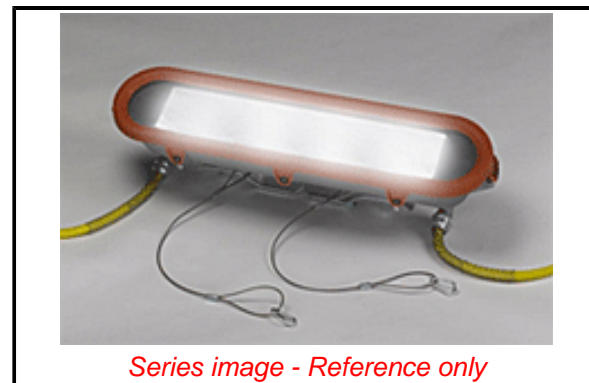

PLEASE CHECK WWW.MOLEX.COM FOR LATEST PART INFORMATION

Part Number: [1302430022](#)
Status: **Active**
Overview: [Wide-Area Lighting Products](#)
Description: Haztex Wide Area LED Work Light, 4 x 20W, Plug 14/3 SOOW 0.91m (3.0') with in/out Flying Leads

Documents:

[Drawing (PDF)](#) [RoHS Certificate of Compliance (PDF)](#)
[Product Specification PS-130243-002-001 (PDF)](#)

General

Product Family	Portable Lighting
Series	130243
Comments	Class 1, Division 2, Groups B, C, and D, Class 1, Division 2, Groups B, C, and D
Exclude SD Check	Yes
NEMA Configuration	N/A
NEMA Rating	NEMA 3R
Outlet	Feed-Through
Overview	Wide-Area Lighting Products
Product Name	Haztex
Type	Wide Area Lamps
UPC	78172536906

Physical

Cord Length - Primary	0.91m (3.0')
Cord Length - Secondary	0.91m (3.0')
Depth	176.90m (6.960")
Duty	Hazardous
Guard Included	No
Guard Type	N/A
Height	166.50mm (6.555")
Length	706.37mm (27.810")
Material - Globe	Clear Polycarbonate
Material - Guard	Silicone Rubber
Mounting Style	Variable
Packaging Type	Carton
Socket Construction	N/A

Electrical

Bulb Type	LED
Cord Type - Primary	14/3 SOOW
Cord Type - Secondary	14/3 SOOW
Lamp Type	20W LED
Lamp Wattage - Maximum	20W x 4
Lumens	5270
On/Off Switch	No
Voltage (Fixture) - Maximum	120V, 277V

Material Info

Engineering Number	1076HZ2F003143F003

Reference - Drawing Numbers

Product Specification	PS-130243-002-001
Sales Drawing	SD-130243-1001

EU ELV

Not Reviewed

EU RoHS

Not Reviewed

REACH SVHC

Not Reviewed

Halogen-Free

Status

Not Reviewed

For more information, please visit [Contact US](#)

China ROHS

Not Reviewed

ELV

Not Reviewed

RoHS Phthalates

Not Reviewed

Search Parts in this Series

[130243 Series](#)