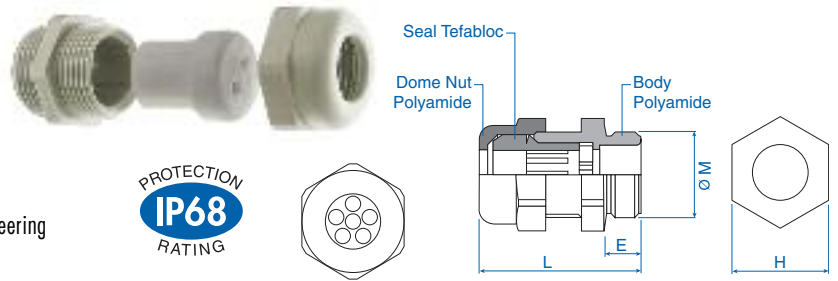

Material:

- Body: Polyamide PA 6
  25 % Glass-fiber Reinforced
- Seal: Tefabloc

Characteristics:

- Metric thread
- Multi-holed seal inserts

Temperature Range

-30 to 120°C
(-22 to 248°F)

Technical properties:

- Gas tight and watertight
- Completely twist protected
- Combinable with various sealing inserts

Applications:

- Machines and devices
- Measuring and control engineering
- Plant installations

Outer thread	Hole Quantity	Hole diameter mm	H mm	E mm	L mm	Cat. No. Light Grey	Cat. No. Black	Std. Pk.	Outer thread	Hole Quantity	Hole diameter mm	H mm	E mm	L mm	Cat. No. Light Grey	Cat. No. Black	Std. Pk.
M 16 x 1.5	2	1	19	8	32	5316100	5318100	50	M 25 x 1.5	4	6	33	11	44	5316305	5318305	20
M 16 x 1.5	2	3	19	8	32	5316101	5318101	50	M 25 x 1.5	5	5	33	11	44	5316306	5318306	20
M 16 x 1.5	2	3.5	19	8	32	5316102	5318102	50	M 25 x 1.5	5	6	33	11	44	5316307	5318307	20
M 16 x 1.5	2	4	19	8	32	5316103	5318103	50	M 25 x 1.5	5	6.5	33	11	44	5316308	5318308	20
M 16 x 1.5	3	3	19	8	32	5316104	5318104	50	M 25 x 1.5	6	4	33	11	44	5316309	5318309	20
M 20 x 1.5	2	3	24	9	36	5316200	5318200	50	M 25 x 1.5	6	5	33	11	44	5316310	5318310	20
M 20 x 1.5	2	4	27	9	39	5316201	5318201	50	M 25 x 1.5	8	4	33	11	44	5316311	5318311	20
M 20 x 1.5	2	5	27	9	39	5316202	5318202	50	M 25 x 1.5	8	5	33	11	44	5316312	5318312	20
M 20 x 1.5	2	6	27	9	39	5316203	5318203	50	M 25 x 1.5	21	2	33	11	44	5316313	5318313	20
M 20 x 1.5	2	7	27	9	39	5316204	5318204	50	M 32 x 1.5	2	9	42	12	55	5316400	5318400	20
M 20 x 1.5	3	2	24	9	36	5316205	5318205	50	M 32 x 1.5	2	11	42	12	55	5316401	5318401	20
M 20 x 1.5	3	3	27	9	39	5316206	5318206	50	M 32 x 1.5	2	12	42	12	55	5316402	5318402	20
M 20 x 1.5	3	4	27	9	39	5316207	5318207	50	M 32 x 1.5	3	9	42	12	55	5316403	5318403	20
M 20 x 1.5	3	5	27	9	39	5316208	5318208	50	M 32 x 1.5	3	11	42	12	55	5316404	5318404	20
M 20 x 1.5	3	5.6	27	9	39	5316209	5318209	50	M 32 x 1.5	4	8	42	12	55	5316405	5318405	20
M 20 x 1.5	3	6	27	9	39	5316210	5318210	50	M 32 x 1.5	4	9	42	12	55	5316406	5318406	20
M 20 x 1.5	4	3	24	9	36	5316211	5318211	50	M 32 x 1.5	4	10	42	12	55	5316407	5318407	20
M 20 x 1.5	4	4	27	9	39	5316212	5318212	50	M 32 x 1.5	6	6	42	12	55	5316408	5318408	20
M 20 x 1.5	5	4	27	9	39	5316213	5318213	50	M 32 x 1.5	6	6.5	42	12	55	5316409	5318409	20
M 20 x 1.5	5	5	27	9	39	5316214	5318214	50	M 32 x 1.5	6	7	42	12	55	5316410	5318410	20
M 20 x 1.5	6	3.5	24	9	36	5316215	5318215	50	M 32 x 1.5	7	6	42	12	55	5316411	5318411	20
M 20 x 1.5	6	4	27	9	39	5316216	5318216	50	M 32 x 1.5	7	7	42	12	55	5316412	5318412	20
M 20 x 1.5	10	2	24	9	36	5316217	5318217	50	M 32 x 1.5	8	5	42	12	55	5316413	5318413	20
M 25 x 1.5	2	4.5	33	11	44	5316300	5318300	20	M 32 x 1.5	8	6	42	12	55	5316414	5318414	20
M 25 x 1.5	2	8	33	11	44	5316301	5318301	20	M 32 x 1.5	10	6	42	12	55	5316415	5318415	20
M 25 x 1.5	3	7	33	11	44	5316302	5318302	20	M 32 x 1.5	11	5	42	12	55	5316416	5318416	20
M 25 x 1.5	3	8	33	11	44	5316303	5318303	20	M 32 x 1.5	28	3	42	12	55	5316417	5318417	20
M 25 x 1.5	4	5	33	11	44	5316304	5318304	20									

Locknuts and seal rings sold separately, see pages 24 and 35.