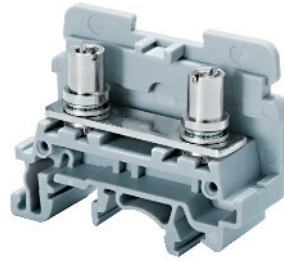

CSTSN6U

CSTSB4U

CSTSB5U

17 mm

17 mm

17 mm

39.5 x 50 mm

39.5 x 50 mm

39.5 x 50 mm

12 mm

12 mm

12 mm

Polyamide 6.6

Polyamide 6.6

Polyamide 6.6

2 screw connection for M5 ring/fork lugs

2 screw connection for M4 ring/fork lugs

2 screw connection for M5 ring/fork lugs

C US	60947-7-1	C US E220514
22-2 AWG	1.5-35 sq.mm	22-2 AWG
600 V	1000 V	600 V
125 A	125 A	125 A
25 lb-in	3.0 Nm	25 lb-in