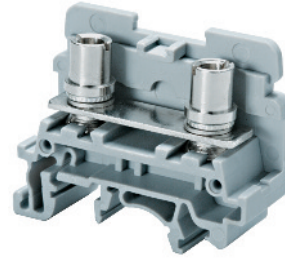

CSTSN6U

CSTSB4U

CSTSB5U

17 mm

17 mm

17 mm

39.5 x 50 mm

39.5 x 50 mm

39.5 x 50 mm

12 mm

12 mm

12 mm

Polyamide 6.6

Polyamide 6.6

Polyamide 6.6

2 screw connection for M5 ring/fork lugs

2 screw connection for M4 ring/fork lugs

2 screw connection for M5 ring/fork lugs

C US	60947-7-1	C US E220514
22-2 AWG	1.5-35 sq.mm	22-2 AWG
600 V	1000 V	600 V
125 A	125 A	125 A
25 lb-in	3.0 Nm	25 lb-in