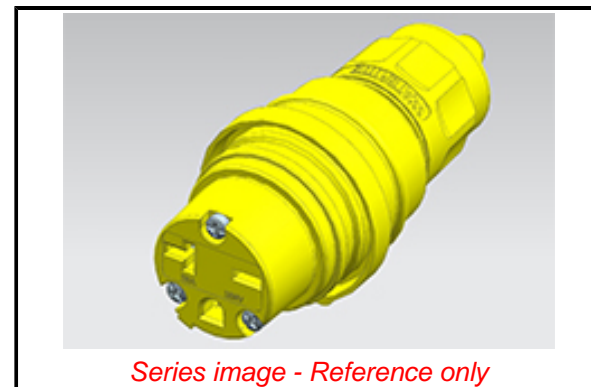

PLEASE CHECK WWW.MOLEX.COM FOR LATEST PART INFORMATION

Part Number: [1301460072](#)
Status: **Active**
Overview: [Watertite Wet-Location Wiring Solutions](#)
Description: Watertite Extreme Connector for Male Receptacle, 2 Pole/3 Wire, NEMA 6-20 250V, F2, Silicone Husk

Documents:

[RoHS Certificate of Compliance (PDF)](#)   [Product Literature (PDF)](#)

Agency Certification

CSA   LR6837

General

Product Family   Wiring Devices
Series   [130146](#)
IP Rating   IP69K
NEMA Configuration   NEMA 6-20
Overview   [Watertite Wet-Location Wiring Solutions](#)
Product Name   Watertite Extreme
Receptacle Type   Single
Specialty   N/A
Type   Connector
UPC   78678875360

Physical

Cord Grip Body Size   F2 1/2"
Flange   Yes
Flip Lid   No
Gender   Female
Length   N/A
Locking Blade   No
Poles   2-pole/3-wire

Electrical

Cord Type   N/A
Current - Maximum per Contact   20.0A
GFCI   No
Lighted Connector   No
Voltage - Maximum   250V

Material Info

Engineering Number   15W48MB

EU ELV

Not Reviewed

EU RoHS

Not Reviewed

REACH SVHC

Not Reviewed

Halogen-Free

Status

Not Reviewed

For more information, please visit [Contact US](#)

China ROHS

Not Reviewed

ELV

Not Reviewed

RoHS Phthalates

Not Reviewed

Search Parts in this Series

[130146 Series](#)