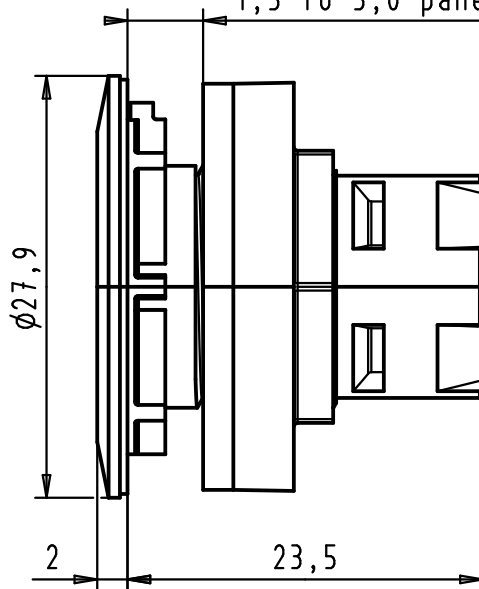

1 2 3 4 5 6

A

B

C

D

1,5 to 5,0 panel thickness

PANEL CUT DIMENSIONS:

				Dot.	Name	 All Dim. in mm Orig. Size DIN A 4	<i>har-port</i> blind cover	Moßstab/ Scale	
				Detail.	25/MAR/11			BH	2:1
				Insp.	25/MAR/11			JB	
				Stand.					
36228				HARTING EURL F-95972 Paris				TB 09 45 502 0004	Blatt/ Page
Mod.				Dot.		Name		Sub.	1 / 1