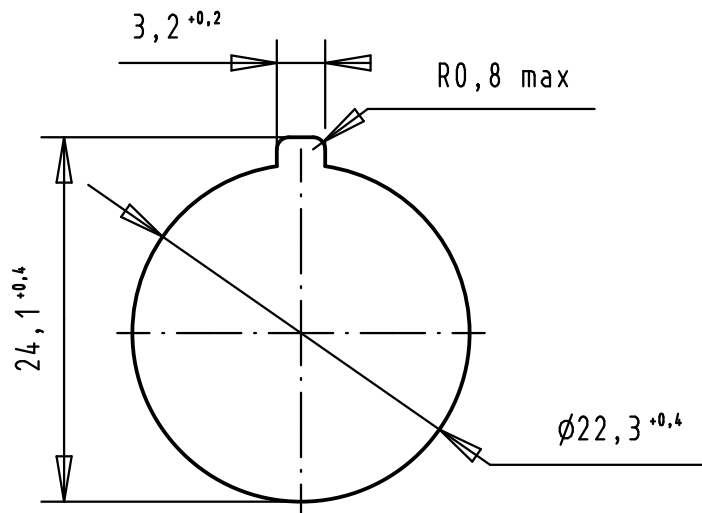

1 2 3 4 5 6

A

B

C

D

1,5 to 5,0 panel thickness

PANEL CUT DIMENSIONS:

				Dot.	Name	 All Dim. in mm Orig. Size DIN A 4	<i>har-port</i> blind cover	Moßstab/ Scale	
				Detail.	25/MAR/11			BH	2:1
				Insp.	25/MAR/11			JB	
				Stand.					
36228				HARTING EURL F-95972 Paris				TB 09 45 502 0004	Blatt/ Page
Mod.				Dot.		Name		Sub.	1 / 1