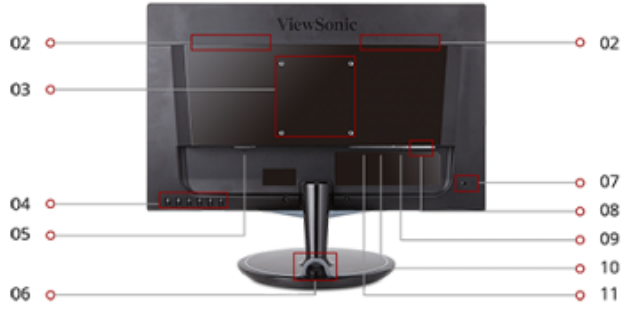

VX2457-mhd

24" Display, TN Panel, 1920 x 1080 Resolution

Key Features:

- **Ultra-fast response time**
- **AMD FreeSync™ technology**
- **Low input lag**
- **Black stabilization for ultimate visibility**
- **Game Mode hotkey and user-customized settings**

Dimensions: 23.2 x 16.6 x 9.0 in. / 558.7 x 422.4 x 229.7 mm

- 01. Menu Control Panel
- 02. Internal Speakers
- 03. VESA Compatible Wall Mount (100 x 100mm)

- 04. Menu Control Buttons
- 05. AC In
- 06. Cable Management Ring
- 07. Kensington® Lock Slot

- 08. Headphone / Audio In
- 09. VGA
- 10. HDMI
- 11. DisplayPort

Full Specifications

Display

Type:	TN
Colors:	16.7M
Static Contrast Ratio:	1000:1
Viewing Angles:	170° horizontal, 160° vertical
Resolution:	1920 x 1080
Viewable Area (in.):	23.6
Dynamic Contrast Ratio:	80M:1
Backlight Life (Hours):	40,000
Response Time (GTG):	2ms
Light Source:	LED
Brightness:	300 cd/m2
Panel Surface:	3H Anti-glare, hard-coating
Display Size (in.):	24