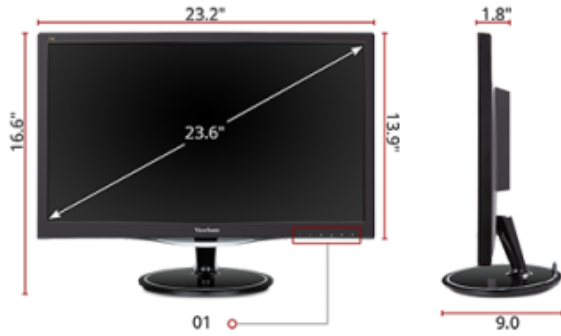

VX2457-mhd

24" Display, TN Panel, 1920 x 1080 Resolution

Key Features:

- **Ultra-fast response time**
- **AMD FreeSync™ technology**
- **Low input lag**
- **Black stabilization for ultimate visibility**
- **Game Mode hotkey and user-customized settings**

Dimensions: 23.2 x 16.6 x 9.0 in. / 558.7 x 422.4 x 229.7 mm

- 01. Menu Control Panel
- 02. Internal Speakers
- 03. VESA Compatible Wall Mount (100 x 100mm)

- 04. Menu Control Buttons
- 05. AC In
- 06. Cable Management Ring
- 07. Kensington® Lock Slot

- 08. Headphone / Audio In
- 09. VGA
- 10. HDMI
- 11. DisplayPort

Full Specifications

Display

Type:	TN
Colors:	16.7M
Static Contrast Ratio:	1000:1
Viewing Angles:	170° horizontal, 160° vertical
Resolution:	1920 x 1080
Viewable Area (in.):	23.6
Dynamic Contrast Ratio:	80M:1
Backlight Life (Hours):	40,000
Response Time (GTG):	2ms
Light Source:	LED
Brightness:	300 cd/m2
Panel Surface:	3H Anti-glare, hard-coating
Display Size (in.):	24