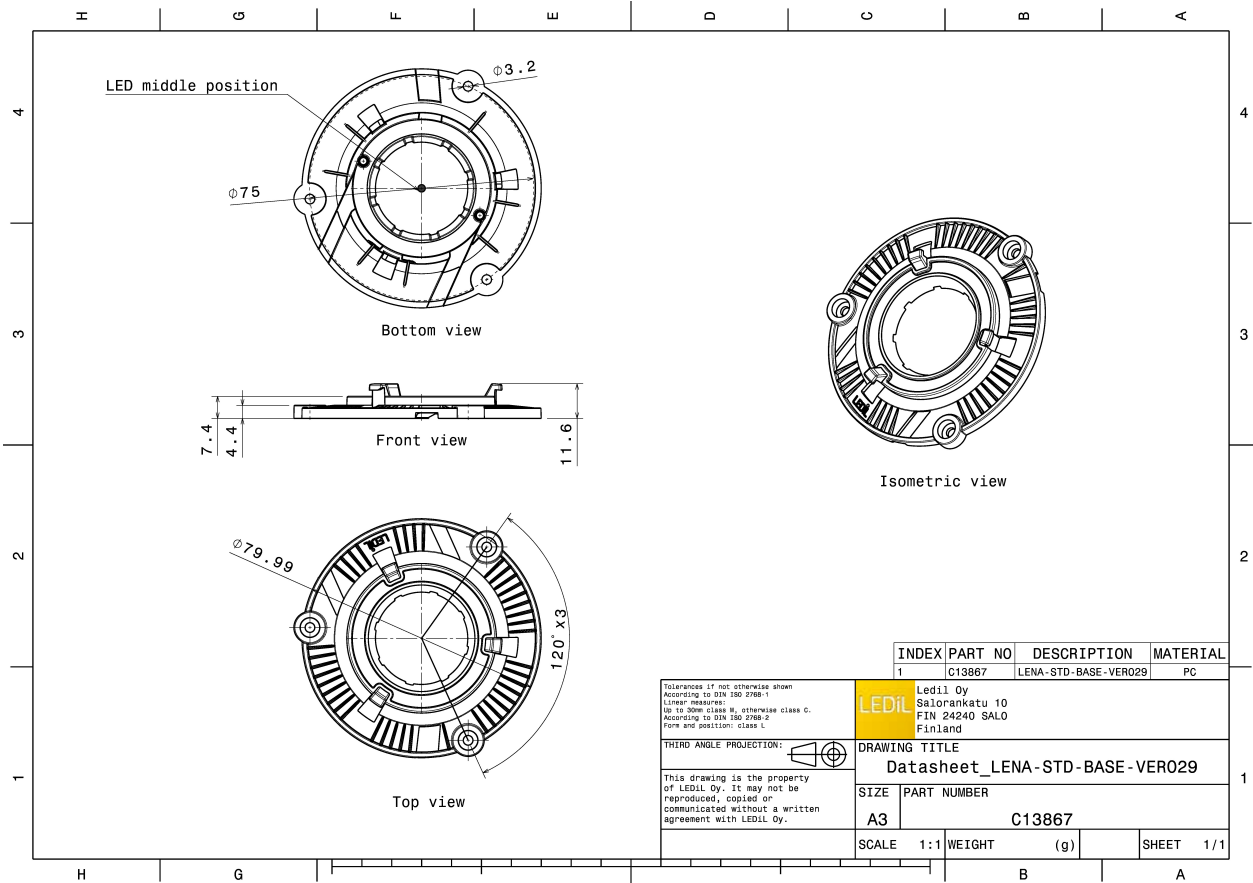

LENA-STD-BASE-VERO29

Basepart for LENA and LENINA reflectors.
Compatible with Bridgelux VERO29.

TECHNICAL SPECIFICATIONS:

Dimensions	Ø 80.0 mm
Height	11.6 mm
Fastening	screw
ROHS compliant	yes ⓘ

MATERIAL SPECIFICATIONS:

Component	Type	Material	Colour	Finish
LENA-STD-BASE-VERO29	Base part	PC	white	

ORDERING INFORMATION:

Component	Qty in box	MOQ	MPQ	Box weight (kg)
C13867_LENA-STD-BASE-VERO29 » Box size: 270 x 180 x 115 mm	60	60	60	3.9

GENERAL INFORMATION:

NOTE: The typical beam angle will be changed by different color, chip size and chip position tolerance. The typical total beam angle is the full angle measured where the luminous intensity is half of the peak value.