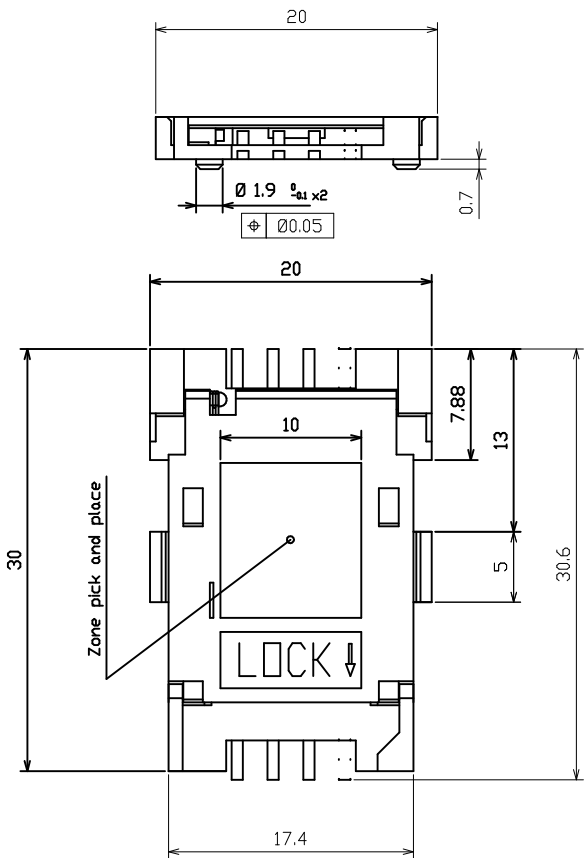

CATALOGUE NUMBER
7112S0815X11
7112S0825X11

Duverture capot 120_

Matiere/ Basic material		Specif/ Spec	
Tolerances generales/ general tolerances		Façon/Routing	
±0.1	Traitement/ Processing	Finition/ Finishing	Protection/ Protecting
-	Dessine / Draw	Verifie / Checked	Approuve / Approved
JB.BERNARDET	ELCAILLER	E.LUDIC	-
ECHELLE/SCALE 1/4	Plot -	Dossier/ File VXX27835	-
Connecteur S08 capot plein avec ressort			-
CONNECTORS PONTARLIER Rue Claude CHAPPE BP19 25300 PONTARLIER CEDEX			COMMUNICATION REPRODUCTION UTILISATION INTERDITES SAUF AUTORISATION ECRITE ANY PART OF THIS DOCUMENT MAY BE REPRODUCED REPRODUCED OR USED WITHOUT PRIOR WRITTEN PERMISSION
A/2	PAGE/PAGE -/-	VRW 11881	EDITION/ISSUE 01/08-04-97