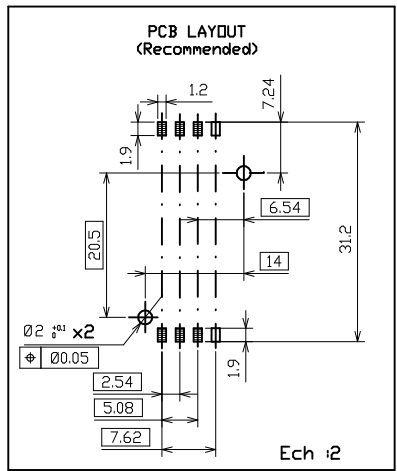

CATALOGUE NUMBER
7112S0815X11
7112S0825X11

Duverture capot 120_

Matiere/ Basic material		Specif/ Spec	
Tolerances generales/ general tolerances		Façon/Routing	
±0.1	Traitement/ Processing	Finition/ Finishing	Protection/ Protecting
-	Dessine / Draw	Verifie / Checked	Approuve / Approved
JB.BERNARDET	ELCAILLER	E.LUDIC	-
ECHELLE/SCALE 1/4	Plot -	Dossier/ File VXX27835	-
Connecteur S08 capot plein avec ressort			-
CONNECTORS PONTARLIER Rue Claude CHAPPE BP19 25300 PONTARLIER CEDEX			COMMUNICATION REPRODUCTION UTILISATION INTERDITES SAUF AUTORISATION ECRITE ANY PART OF THIS DOCUMENT MAY BE REPRODUCED REPRODUCED OR USED WITHOUT PRIOR WRITTEN PERMISSION
A/2	PAGE/PAGE -/-	VRW 11881	EDITION/ISSUE 01/08-04-97