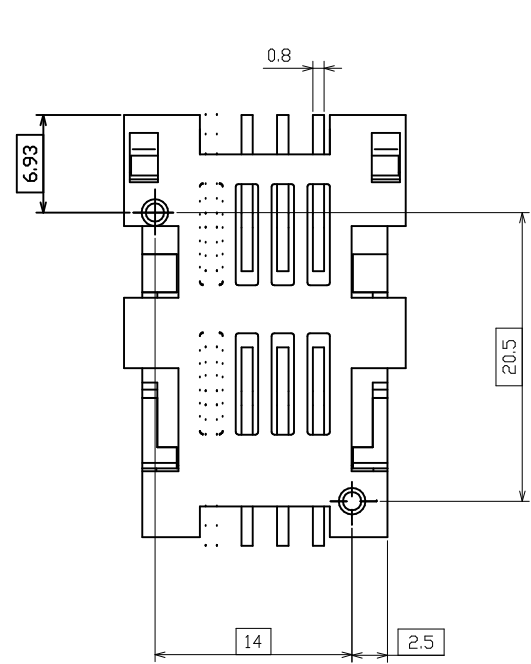

CATALOGUE NUMBER
7112S0815X11
7112S0825X11

Duverture capot 120_

Matiere/ Basic material		Specif/ Spec	
Tolerances generales/ general tolerances		Façon/Routing	
±0.1	Traitement/ Processing	Finition/ Finishing	Protection/ Protecting
-	Dessine / Draw	Verifie / Checked	Approuve / Approved
JB.BERNARDET	ELCAILLER	E.LUDIC	-
ECHELLE/SCALE 1/4	Plot -	Dossier/ File VXX27835	-
Connecteur S08 capot plein avec ressort			-
CONNECTORS PONTARLIER Rue Claude CHAPPE BP19 25300 PONTARLIER CEDEX			COMMUNICATION REPRODUCTION UTILISATION INTERDITES SAUF AUTORISATION ECRITE ANY PART OF THIS DOCUMENT MAY BE REPRODUCED REPRODUCED OR USED WITHOUT PRIOR WRITTEN PERMISSION
A/2	PAGE/PAGE -/-	VRW 11881	EDITION/ISSUE 01/08-04-97