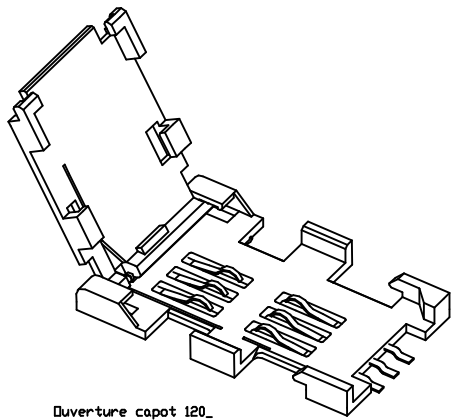

CATALOGUE NUMBER
7112S0815X11
7112S0825X11

Duverture capot 120_

Matiere/ Basic material		Specif/ Spec	
Tolerances generales/ general tolerances		Façon/Routing	
±0.1	Traitement/ Processing	Finition/ Finishing	Protection/ Protecting
-	Dessine / Draw	Verifie / Checked	Approuve / Approved
JB.BERNARDET	ELCAILLER	E.LUDIC	-
ECHELLE/SCALE 1/4	Plot -	Dossier/ File VXX27835	-
Connecteur S08 capot plein avec ressort			-
CONNECTORS PONTARLIER Rue Claude CHAPPE BP19 25300 PONTARLIER CEDEX			COMMUNICATION REPRODUCTION UTILISATION INTERDITES SAUF AUTORISATION ECRITE ANY PART OF THIS DOCUMENT MAY BE REPRODUCED REPRODUCED OR USED WITHOUT PRIOR WRITTEN PERMISSION
A/2	PAGE/PAGE -/-	VRW 11881	EDITION/ISSUE 01/08-04-97