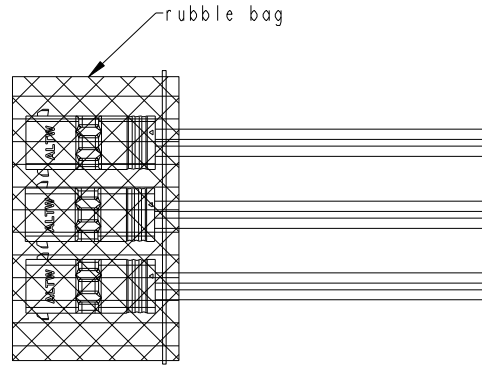

PACKAGE

10pcs connector put on rubble bag, and with a cable ties.