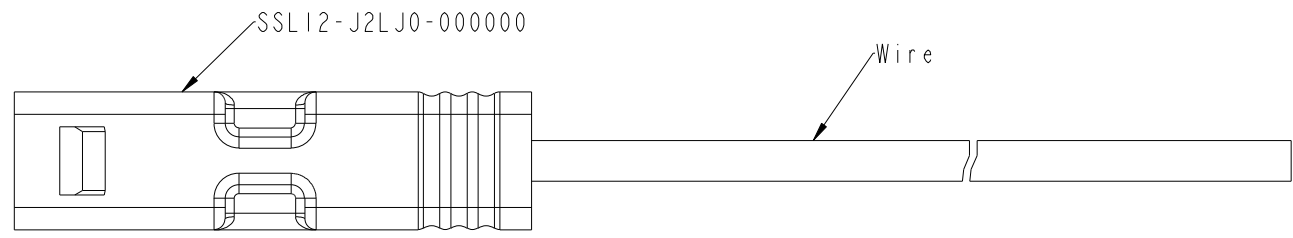

SSL12-J2LJ0-020AXX

01: L=100±20mm
 02: L=200±20mm
 04: L=400±25mm
 Standard Length is 400mm.
 Wire Length Range(L): 100~9900mm
 20: 20AWG

- Notes:
- * \varnothing Important Dimension To Check.
 - * Waterproof Rate: IP68(mating)
 1M Depth Of Water In 24 Hours.
 - * Housing: Thermoplastic, UL94V-0, Natural White.
 - * Terminal: Copper Alloy, Gold Plated on contact area.
 - * Seals: Silicone, Gray.
 - * Wire: ULI430 20AWG.
 - * Current Rating : 5A maximum.
 - * Voltage Rating: 250V DC/AC maximum.
 - * Operating Temperature: -40~+105°C.