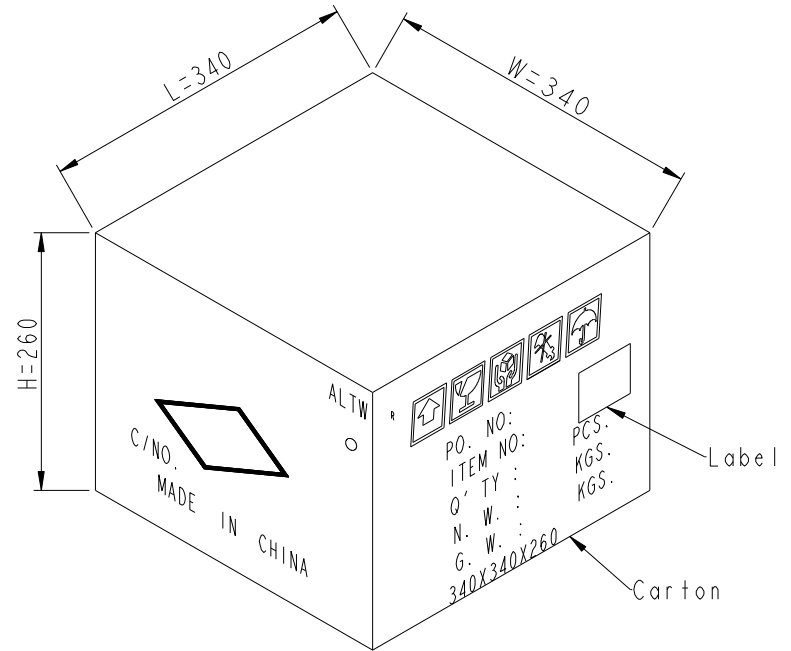

SSL12-J2LJ0-020AXX

01: L=100±20mm
 02: L=200±20mm
 04: L=400±25mm
 Standard Length is 400mm.
 Wire Length Range(L): 100~9900mm
 20: 20AWG

- Notes:
- * \varnothing Important Dimension To Check.
 - * Waterproof Rate: IP68(mating)
 1M Depth Of Water In 24 Hours.
 - * Housing: Thermoplastic, UL94V-0, Natural White.
 - * Terminal: Copper Alloy, Gold Plated on contact area.
 - * Seals: Silicone, Gray.
 - * Wire: ULI430 20AWG.
 - * Current Rating : 5A maximum.
 - * Voltage Rating: 250V DC/AC maximum.
 - * Operating Temperature: -40~+105°C.

2	Red	紅
1	Brown	棕
Conn.	Wire	
Pin-out		

UNIT:mm		TITLE	SSL1.2 2P WIRE ASS'Y JACK TO OPEN		
TOLERANCE		SCALE	3:1	SIZE	A4
.X	±0.25	REV.	F	WC-REV.	A.8
.XX	±0.1	SHEET 1 OF 2			
.XXX	±0.05	◎: Inspection item			
ANGLES	±1°				

100 Pcs Cable into a PE Bag

600pcs per Carton

UNIT:mm		TITLE	SSL1.2 2P WIRE ASS'Y PLUG TO OPEN		
TOLERANCE		SCALE	SIZE	SHEET	OF
±0.5mm		1:1	A4	2	2
REV.	F	WC-REV.	A.5	QC: Inspection item	

Amphenol LTW
安費諾亮泰企業股份有限公司