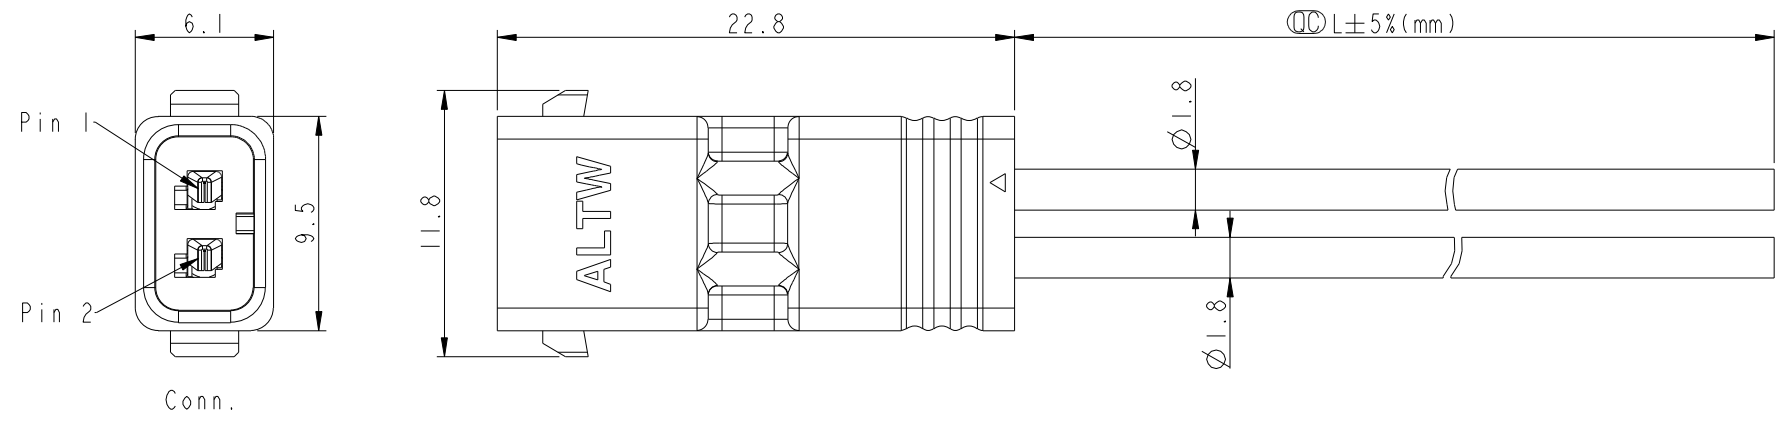

SSL12-J2LJ0-020AXX

01: L=100±20mm
 02: L=200±20mm
 04: L=400±25mm
 Standard Length is 400mm.
 Wire Length Range(L): 100~9900mm
 20: 20AWG

- Notes:
- * \varnothing Important Dimension To Check.
 - * Waterproof Rate: IP68(mating)
 1M Depth Of Water In 24 Hours.
 - * Housing: Thermoplastic, UL94V-0, Natural White.
 - * Terminal: Copper Alloy, Gold Plated on contact area.
 - * Seals: Silicone, Gray.
 - * Wire: ULI430 20AWG.
 - * Current Rating : 5A maximum.
 - * Voltage Rating: 250V DC/AC maximum.
 - * Operating Temperature: -40~+105°C.

2	Red	紅
1	Brown	棕
Conn.	Wire	
Pin-out		

UNIT:mm		TITLE	SSL1.2 2P WIRE ASS'Y JACK TO OPEN		
TOLERANCE		SCALE	3:1	SIZE	A4
.X	±0.25	REV.	F	WC-REV.	A.8
.XX	±0.1	SHEET 1 OF 2			
.XXX	±0.05	◎: Inspection item			
ANGLES	±1°				

100 Pcs Cable into a PE Bag

600pcs per Carton

UNIT:mm		TITLE	SSL1.2 2P WIRE ASS'Y PLUG TO OPEN		
TOLERANCE		SCALE	SIZE	SHEET	OF
±0.5mm		1:1	A4	2	2
REV.	F	WC-REV.	A.5	QC: Inspection item	

Amphenol LTW
安費諾亮泰企業股份有限公司