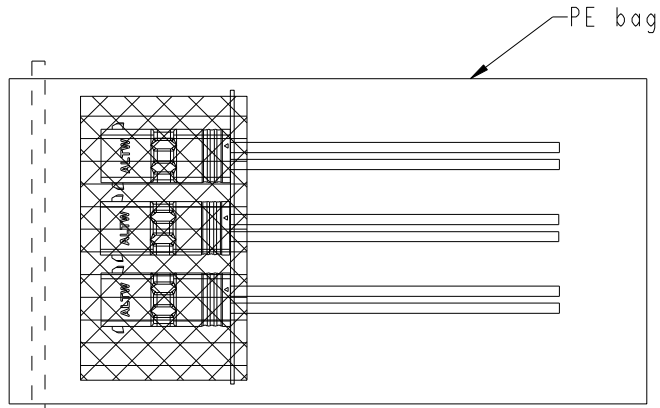

100 Pcs Cable into a PE Bag