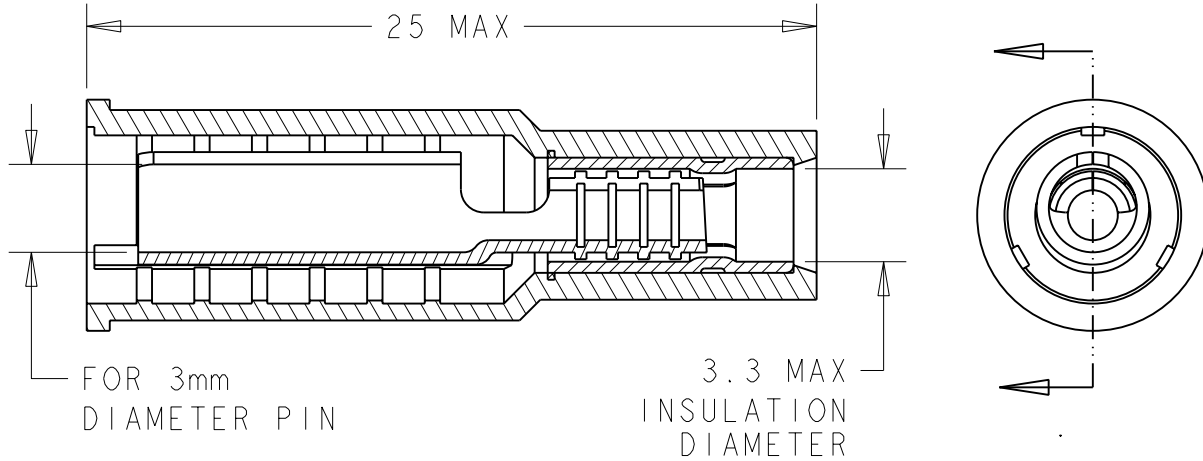

LOC	DIST	REVISIONS					
		P	LTR	DESCRIPTION	DATE	DWN	APVD
-	-		A	AJOUTE 141456-2	11/1/84	GR	GR
			B	REDRAWN IN CAD	19/10/07	NH	GR