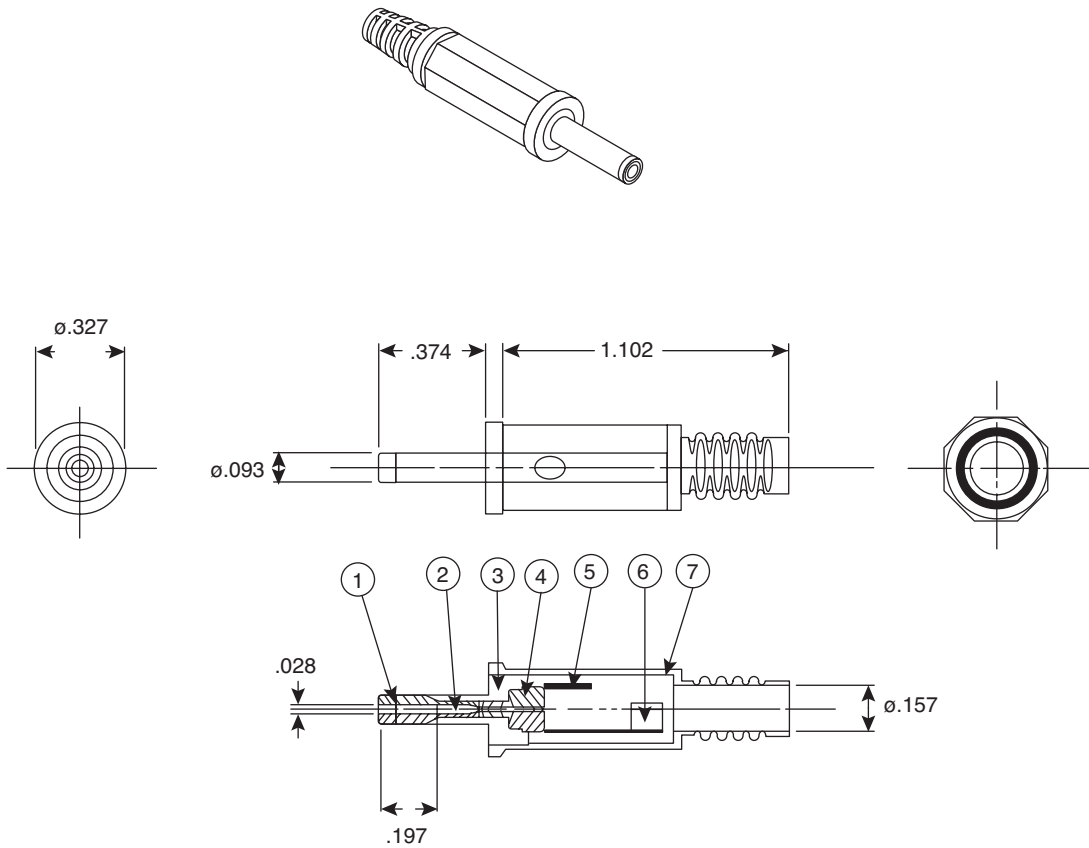

DC Power Plug

171-3218-EX

DC Power Plug

Dimensions: In.

SPECIFICATIONS	
Color:	Black
RoHS Compliant by Exemption	

MATERIALS		
Part No.	Part Name	Material
1	Insulator A	POM
2	Sleeve Metal	Nickel Plated Brass
3	Center Terminal	Nickel Plated Brass
4	Metal Ring	Nickel Plated Brass
5	Insulator B	POM
6	Terminal	Nickel Plated Brass
7	Cap	PP