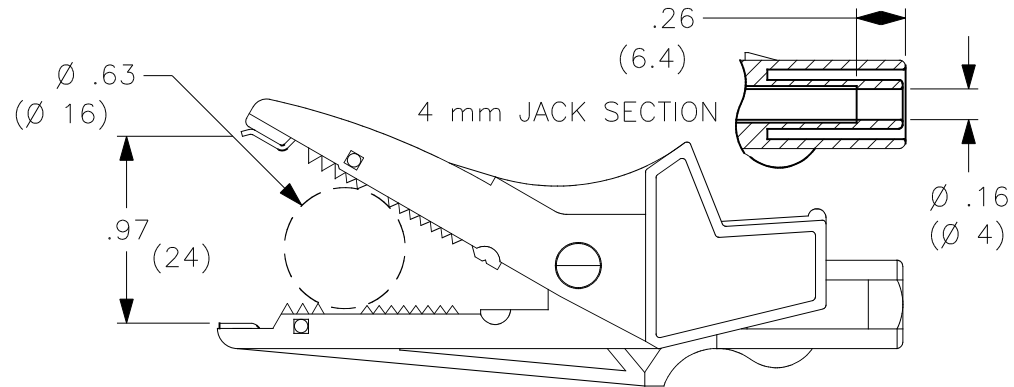

1. LARGE INSULATED ALLIGATOR CLIP w/4 mm SAFETY BANANA JACK.
2. SPECIFICATIONS:  
INSULATOR: POLYAMIDE (NYLON)  
CONTACT: BRASS, NICKEL PLATED
3. RATING:  
VOLTAGE: 1000 V CATIII/600 V CATIV (IEC61010-031)  
CURRENT: 20 A MAX.  
TEMPERATURE: -20° C TO +80° C.

**PART NUMBER**

**CT2392A-#**

- COLOR:
- 0 - BLACK
  - 2 - RED
  - 4 - YELLOW
  - 5 - GREEN
  - 6 - BLUE
  - 9 - WHITE

THIRD ANGLE PROJECTION

UNLESS OTHERWISE SPECIFIED  
DIMENSIONS ARE IN INCHES  
TOLERANCES ARE:  
FRACTIONS DECIMALS  
± 1/32 .XX ± .02  
DO NOT SCALE DRAWING .XXX ± .005