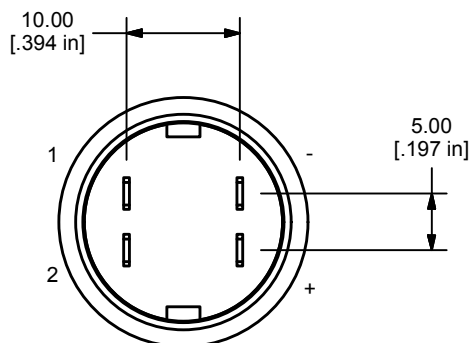

PVT4 SERIES ANTI-VANDAL SWITCH

SOLDERLUG TERMINATION