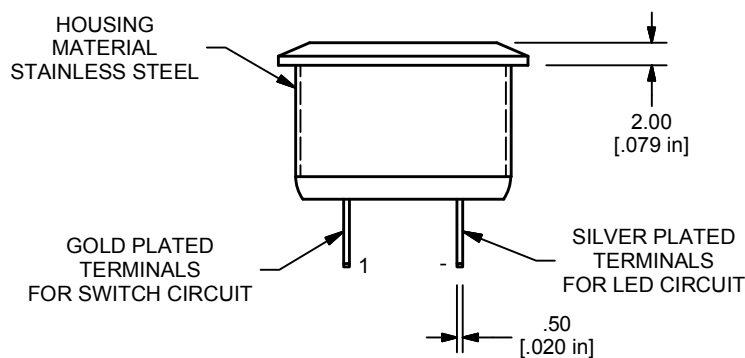

FEATURES & BENEFITS

- 19mm panel cutout
- Solder or wire lead termination options
- Ring illumination
- LED color options
- Crisp tactile response
- IP65 rated

PART NUMBER CONFIGURATOR

Series	Actuator Options	Terminal Options	Function Options	Housing Options	Button Finish	Lens Style	LED Color	LED Voltage Options
<input type="text" value="PVT4"/>	<input type="text" value="F - Flat"/>	<input type="text" value="S - Solder Lug
W - Wire leads
300mm"/>	<input type="text" value="4 - Off - (On)*"/>	<input type="text" value="S - Stainless
Stainless"/>	<input type="text" value="S - Stainless
Stainless"/>	<input type="text" value="3 - Ring
Illumination"/>	<input type="text" value="0 - White
1 - Red
2 - Orange
3 - Green
4 - Blue
5 - Yellow"/>	<input type="text" value="1 - Base Voltage
3 - 6V
4 - 12V
5 - 24V"/>

NOTES:
 *(ON) Denotes function is momentary

Specifications subject to change without notice 6.5.2018

E-SWITCH®

www.e-switch.com

800.867.2717

1

PVT4 SERIES ANTI-VANDAL SWITCH

SOLDERLUG TERMINATION