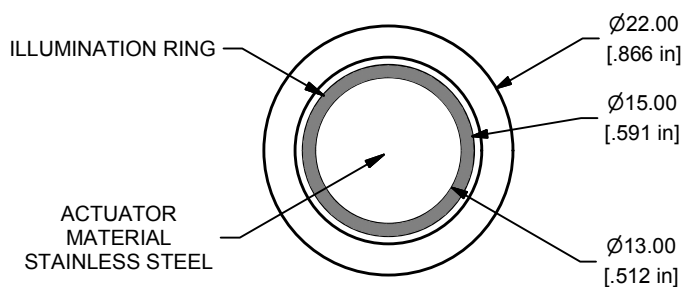

FEATURES & BENEFITS

- 19mm panel cutout
- Solder or wire lead termination options
- Ring illumination
- LED color options
- Crisp tactile response
- IP65 rated

PART NUMBER CONFIGURATOR

Series	Actuator Options	Terminal Options	Function Options	Housing Options	Button Finish	Lens Style	LED Color	LED Voltage Options
<input type="text" value="PVT4"/>	<input type="text" value="F - Flat"/>	<input type="text" value="S - Solder Lug
W - Wire leads
300mm"/>	<input type="text" value="4 - Off - (On)*"/>	<input type="text" value="S - Stainless
Stainless"/>	<input type="text" value="S - Stainless
Stainless"/>	<input type="text" value="3 - Ring
Illumination"/>	<input type="text" value="0 - White
1 - Red
2 - Orange
3 - Green
4 - Blue
5 - Yellow"/>	<input type="text" value="1 - Base Voltage
3 - 6V
4 - 12V
5 - 24V"/>

NOTES:
 *(ON) Denotes function is momentary

Specifications subject to change without notice 6.5.2018

E-SWITCH®

www.e-switch.com

800.867.2717

1

PVT4 SERIES ANTI-VANDAL SWITCH

SOLDERLUG TERMINATION