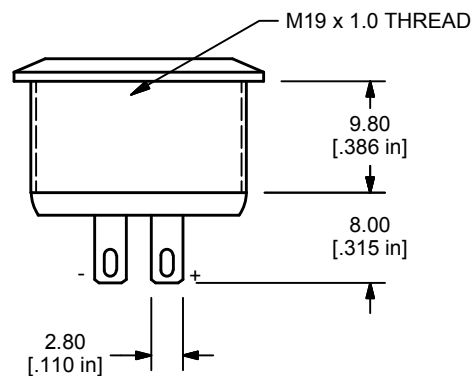

PVT4 SERIES ANTI-VANDAL SWITCH

SOLDERLUG TERMINATION