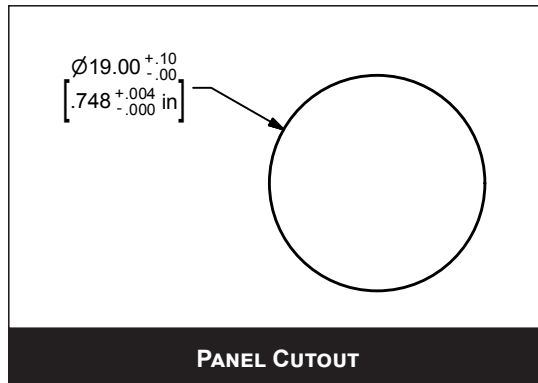

PVT4 SERIES ANTI-VANDAL SWITCH

SOLDERLUG TERMINATION