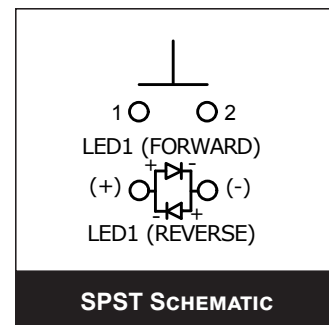

FEATURES & BENEFITS

- 19mm panel cutout
- Solder or wire lead termination options
- Ring illumination
- LED color options
- Crisp tactile response
- IP65 rated

PART NUMBER CONFIGURATOR

Series	Actuator Options	Terminal Options	Function Options	Housing Options	Button Finish	Lens Style	LED Color	LED Voltage Options
<input type="text" value="PVT4"/>	<input type="text" value="F - Flat"/>	<input type="text" value="S - Solder Lug
W - Wire leads
300mm"/>	<input type="text" value="4 - Off - (On)*"/>	<input type="text" value="S - Stainless
Stainless"/>	<input type="text" value="S - Stainless
Stainless"/>	<input type="text" value="3 - Ring
Illumination"/>	<input type="text" value="0 - White
1 - Red
2 - Orange
3 - Green
4 - Blue
5 - Yellow"/>	<input type="text" value="1 - Base Voltage
3 - 6V
4 - 12V
5 - 24V"/>

NOTES:
 *(ON) Denotes function is momentary

Specifications subject to change without notice 6.5.2018

E-SWITCH®

www.e-switch.com

800.867.2717

1

PVT4 SERIES ANTI-VANDAL SWITCH

SOLDERLUG TERMINATION