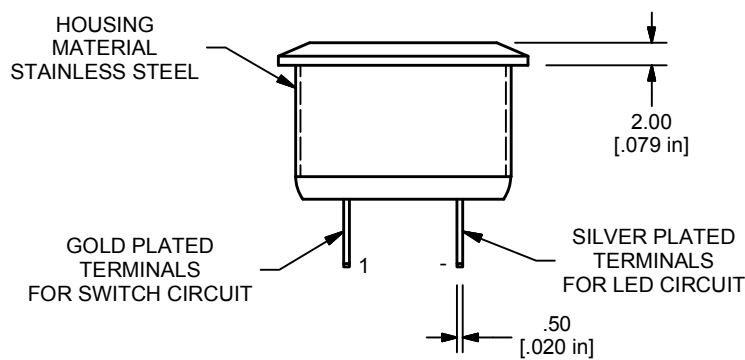

FEATURES & BENEFITS

- 19mm panel cutout
- Solder or wire lead termination options
- Ring illumination
- LED color options
- Crisp tactile response
- IP65 rated

PART NUMBER CONFIGURATOR

| Series | Actuator Options | Terminal Options | Function Options | Housing Options | Button Finish | Lens Style | LED Color | LED Voltage Options |
|-----------------------------------|---------------------------------------|--|--|--|--|--|---|--|
| <input type="text" value="PVT4"/> | <input type="text" value="F - Flat"/> | <input type="text" value="S - Solder Lug W - Wire leads 300mm"/> | <input type="text" value="4 - Off - (On)*"/> | <input type="text" value="S - Stainless Stainless"/> | <input type="text" value="S - Stainless Stainless"/> | <input type="text" value="3 - Ring Illumination"/> | <input type="text" value="0 - White 1 - Red 2 - Orange 3 - Green 4 - Blue 5 - Yellow"/> | <input type="text" value="1 - Base Voltage 3 - 6V 4 - 12V 5 - 24V"/> |

NOTES:
*(ON) Denotes function is momentary

Specifications subject to change without notice 6.5.2018

E-SWITCH®

www.e-switch.com

800.867.2717

1

PVT4 SERIES ANTI-VANDAL SWITCH

SOLDERLUG TERMINATION