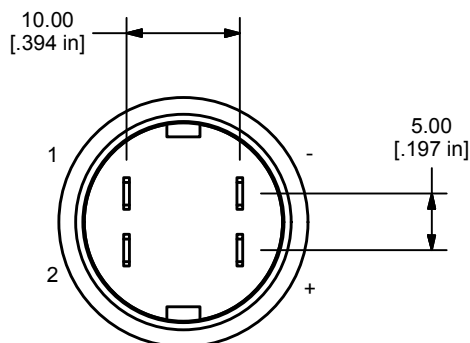

PVT4 SERIES ANTI-VANDAL SWITCH

SOLDERLUG TERMINATION