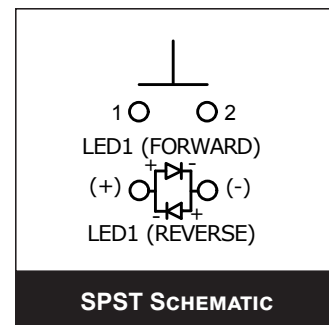

FEATURES & BENEFITS

- 19mm panel cutout
- Solder or wire lead termination options
- Ring illumination
- LED color options
- Crisp tactile response
- IP65 rated

PART NUMBER CONFIGURATOR

| Series | Actuator Options | Terminal Options | Function Options | Housing Options | Button Finish | Lens Style | LED Color | LED Voltage Options |
|-----------------------------------|---------------------------------------|--|--|--|--|--|---|--|
| <input type="text" value="PVT4"/> | <input type="text" value="F - Flat"/> | <input type="text" value="S - Solder Lug W - Wire leads 300mm"/> | <input type="text" value="4 - Off - (On)*"/> | <input type="text" value="S - Stainless Stainless"/> | <input type="text" value="S - Stainless Stainless"/> | <input type="text" value="3 - Ring Illumination"/> | <input type="text" value="0 - White 1 - Red 2 - Orange 3 - Green 4 - Blue 5 - Yellow"/> | <input type="text" value="1 - Base Voltage 3 - 6V 4 - 12V 5 - 24V"/> |

NOTES:
*(ON) Denotes function is momentary

Specifications subject to change without notice 6.5.2018

E-SWITCH®

www.e-switch.com

800.867.2717

1

PVT4 SERIES ANTI-VANDAL SWITCH

SOLDERLUG TERMINATION