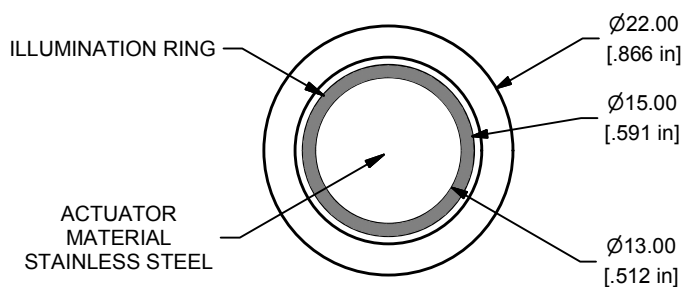

FEATURES & BENEFITS

- 19mm panel cutout
- Solder or wire lead termination options
- Ring illumination
- LED color options
- Crisp tactile response
- IP65 rated

PART NUMBER CONFIGURATOR

| Series | Actuator Options | Terminal Options | Function Options | Housing Options | Button Finish | Lens Style | LED Color | LED Voltage Options |
|-----------------------------------|---------------------------------------|--|--|--|--|--|---|--|
| <input type="text" value="PVT4"/> | <input type="text" value="F - Flat"/> | <input type="text" value="S - Solder Lug W - Wire leads 300mm"/> | <input type="text" value="4 - Off - (On)*"/> | <input type="text" value="S - Stainless Stainless"/> | <input type="text" value="S - Stainless Stainless"/> | <input type="text" value="3 - Ring Illumination"/> | <input type="text" value="0 - White 1 - Red 2 - Orange 3 - Green 4 - Blue 5 - Yellow"/> | <input type="text" value="1 - Base Voltage 3 - 6V 4 - 12V 5 - 24V"/> |

NOTES:
*(ON) Denotes function is momentary

Specifications subject to change without notice 6.5.2018

E-SWITCH®

www.e-switch.com

800.867.2717

1

PVT4 SERIES ANTI-VANDAL SWITCH

SOLDERLUG TERMINATION