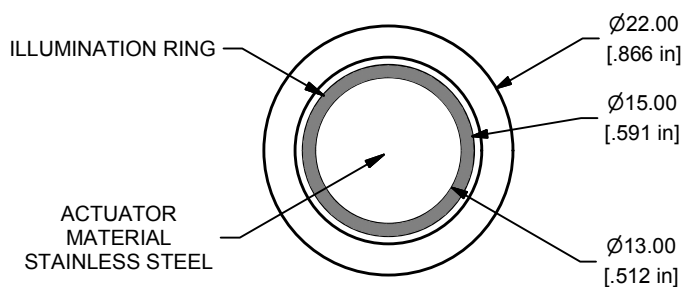

FEATURES & BENEFITS

- 19mm panel cutout
- Solder or wire lead termination options
- Ring illumination
- LED color options
- Crisp tactile response
- IP65 rated

PART NUMBER CONFIGURATOR

Series	Actuator Options	Terminal Options	Function Options	Housing Options	Button Finish	Lens Style	LED Color	LED Voltage Options
<input type="text" value="PVT4"/>	<input type="text" value="F - Flat"/>	<input type="text" value="S - Solder Lug
W - Wire leads
300mm"/>	<input type="text" value="4 - Off - (On)*"/>	<input type="text" value="S - Stainless
Stainless"/>	<input type="text" value="S - Stainless
Stainless"/>	<input type="text" value="3 - Ring
Illumination"/>	<input type="text" value="0 - White
1 - Red
2 - Orange
3 - Green
4 - Blue
5 - Yellow"/>	<input type="text" value="1 - Base Voltage
3 - 6V
4 - 12V
5 - 24V"/>

NOTES:
*(ON) Denotes function is momentary

Specifications subject to change without notice 6.5.2018

E-SWITCH®

www.e-switch.com

800.867.2717

1

PVT4 SERIES ANTI-VANDAL SWITCH

SOLDERLUG TERMINATION