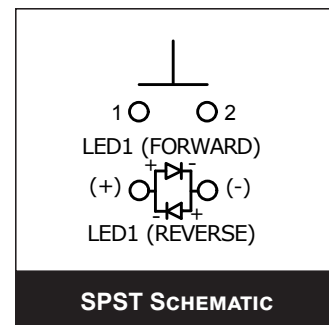

FEATURES & BENEFITS

- 19mm panel cutout
- Solder or wire lead termination options
- Ring illumination
- LED color options
- Crisp tactile response
- IP65 rated

PART NUMBER CONFIGURATOR

Series	Actuator Options	Terminal Options	Function Options	Housing Options	Button Finish	Lens Style	LED Color	LED Voltage Options
<input type="text" value="PVT4"/>	<input type="text" value="F - Flat"/>	<input type="text" value="S - Solder Lug
W - Wire leads
300mm"/>	<input type="text" value="4 - Off - (On)*"/>	<input type="text" value="S - Stainless
Stainless"/>	<input type="text" value="S - Stainless
Stainless"/>	<input type="text" value="3 - Ring
Illumination"/>	<input type="text" value="0 - White
1 - Red
2 - Orange
3 - Green
4 - Blue
5 - Yellow"/>	<input type="text" value="1 - Base Voltage
3 - 6V
4 - 12V
5 - 24V"/>

NOTES:
*(ON) Denotes function is momentary

Specifications subject to change without notice 6.5.2018

E-SWITCH®

www.e-switch.com

800.867.2717

1

PVT4 SERIES ANTI-VANDAL SWITCH

SOLDERLUG TERMINATION