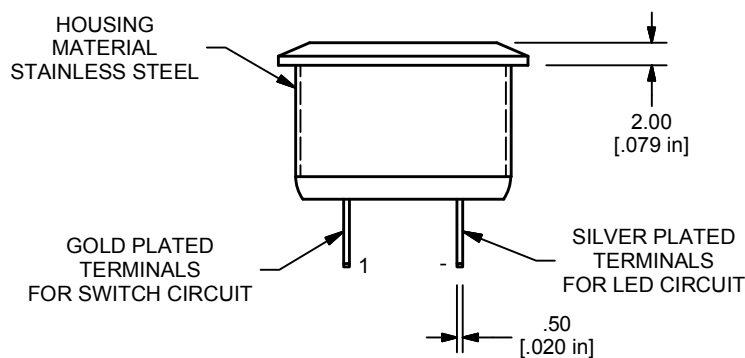

FEATURES & BENEFITS

- 19mm panel cutout
- Solder or wire lead termination options
- Ring illumination
- LED color options
- Crisp tactile response
- IP65 rated

PART NUMBER CONFIGURATOR

Series	Actuator Options	Terminal Options	Function Options	Housing Options	Button Finish	Lens Style	LED Color	LED Voltage Options
<input type="text" value="PVT4"/>	<input type="text" value="F - Flat"/>	<input type="text" value="S - Solder Lug
W - Wire leads
300mm"/>	<input type="text" value="4 - Off - (On)*"/>	<input type="text" value="S - Stainless
Stainless"/>	<input type="text" value="S - Stainless
Stainless"/>	<input type="text" value="3 - Ring
Illumination"/>	<input type="text" value="0 - White
1 - Red
2 - Orange
3 - Green
4 - Blue
5 - Yellow"/>	<input type="text" value="1 - Base Voltage
3 - 6V
4 - 12V
5 - 24V"/>

NOTES:
*(ON) Denotes function is momentary

Specifications subject to change without notice 6.5.2018

E-SWITCH®

www.e-switch.com

800.867.2717

1

PVT4 SERIES ANTI-VANDAL SWITCH

SOLDERLUG TERMINATION