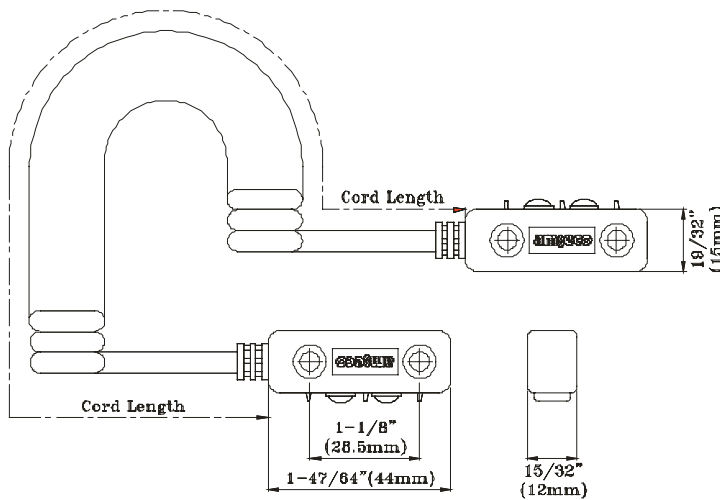

NRC SERIES RETRACTABLE DOOR CORD

- UL and ULC listed
- Available in brown, gray, or ivory

NRC-11

Application

The NRC Series Retractable Door Cord is a UL listed door cord designed with a retractable cord to provide flexibility while transferring protection onto movable objects such as a man doors, sliding doors, and windows.

Dimensions

Specifications

Model Number	Color	Stock Number	Length (Normal)	Length (Stretched)	Voltage (Normal)	Voltage (Max)	Current Rating (Normal)	Current Rating (Max)
NRC-11	Brown	4300002	24"	49"	130V	300V	50mA	2A
	Gray	4300021						
	Ivory	4300022						
NRC-22	Brown	4300029	48"	98"	130V	300V	50mA	2A
	Gray	4300030						
	Ivory	4300031						