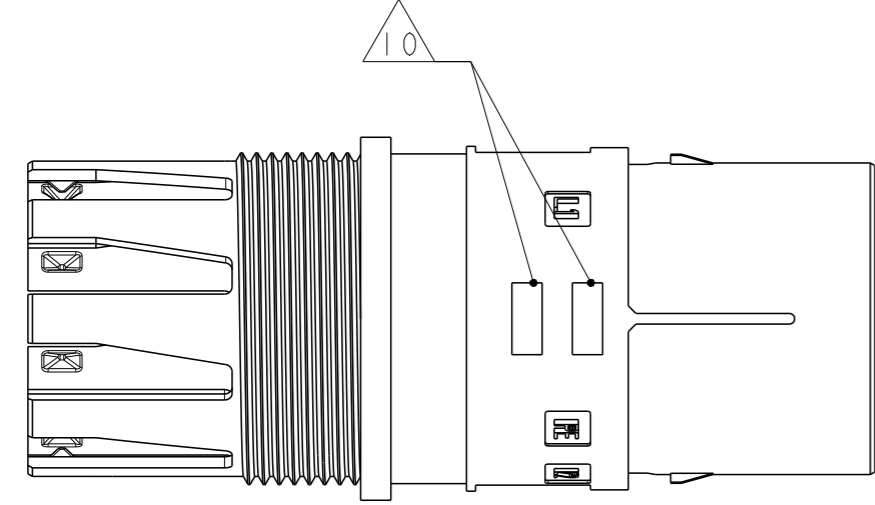

P	LTR	DESCRIPTION	DATE	DWN	APVD
4		REVISED	02MAY13	KR	JC
5		UPDATED	22JUL2013	MZ	JC
6		REVISED LATCH SHAPE	09AUG2013	KR	JC
A		PARTS RELEASED FOR PRODUCTION	12NOV2013	MZ	JC

NOTES:

- 1 MATERIAL: PA GF (NATURAL AND BLACK COLOUR)
- 2 ALL POLARIZATION KEYS SHOWN FOR REF ONLY
- 3 WAYS I.D.
- 4 VOLTAGE AND CURRENT RATINGS
- 5 RIB CLOSING CAVITIES BY CHANGE OVER
- 6 TE LOGO
- 7 TE PART NUMBER
- 8 DATA CODE AND CAVITY I.D.
- 9 AREA FOR AGENCIES APPROVAL LOGO
- 10 VISUAL INDOCATOR FOR PE CONDUCTOR
- 11) SEE C-DRAWING 293682 (LOCKING CAP) TO GET IP 40
- 12 IP CODE
- 13 POLARISATION KEY "TYPE D" SUITABLE FOR DALI APPLICATION

THIS DRAWING IS A CONTROLLED DOCUMENT.		DWN M. ZUCCA 31MAR2011	 <b>TE Connectivity</b>	
DIMENSIONS: mm		CHK M. ZUCCA 31MAR2011		
TOLERANCES UNLESS OTHERWISE SPECIFIED:		APVD G. TURCO 31MAR2011	NAME PIN HOUSING FREE HANGING NECTOR* M-LINE 5 POLES UNSEALED VERSION	
		PRODUCT SPEC -	RESTRICTED TO -	
MATERIAL -		FINISH -	APPLICATION SPEC -	SIZE A300779
		WEIGHT -	WARRANTY -	CAGE CODE C-293616
		Customer Drawing	SCALE 2:1	SHEET 1 OF 2
				REV A