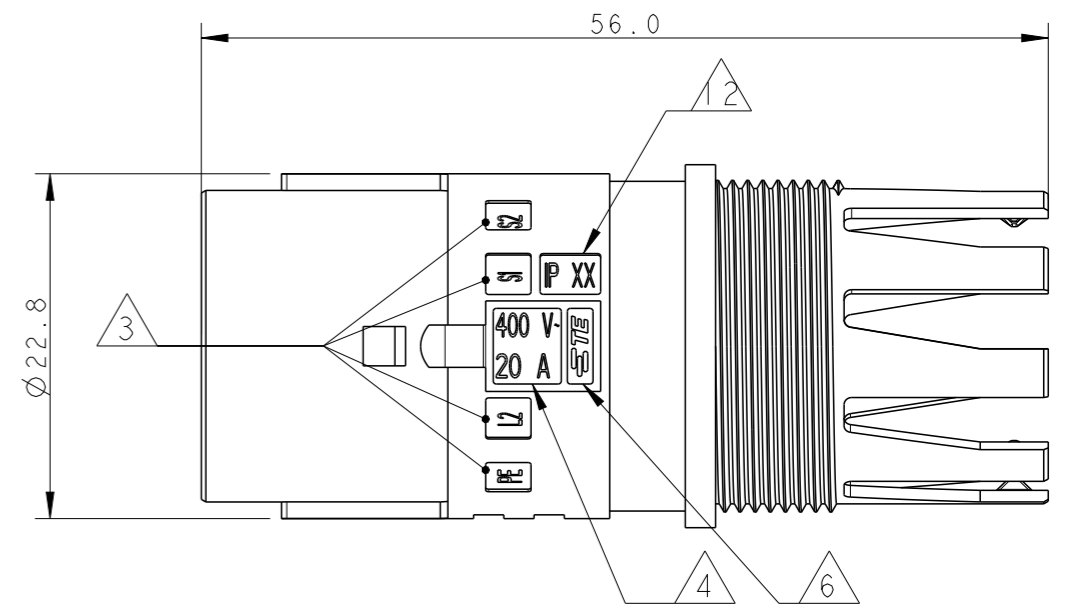

P	LTR	DESCRIPTION	DATE	DWN	APVD
4		REVISED	02MAY13	KR	JC
5		UPDATED	22JUL2013	MZ	JC
6		REVISED LATCH SHAPE	09AUG2013	KR	JC
A		PARTS RELEASED FOR PRODUCTION	12NOV2013	MZ	JC

NOTES:

- 1 MATERIAL: PA GF (NATURAL AND BLACK COLOUR)
- 2 ALL POLARIZATION KEYS SHOWN FOR REF ONLY
- 3 WAYS I.D.
- 4 VOLTAGE AND CURRENT RATINGS
- 5 RIB CLOSING CAVITIES BY CHANGE OVER
- 6 TE LOGO
- 7 TE PART NUMBER
- 8 DATA CODE AND CAVITY I.D.
- 9 AREA FOR AGENCIES APPROVAL LOGO
- 10 VISUAL INDOCATOR FOR PE CONDUCTOR
- 11) SEE C-DRAWING 293682 (LOCKING CAP) TO GET IP 40
- 12 IP CODE
- 13 POLARISATION KEY "TYPE D" SUITABLE FOR DALI APPLICATION

THIS DRAWING IS A CONTROLLED DOCUMENT.		DWN M. ZUCCA 31MAR2011	 <b>TE Connectivity</b>	
DIMENSIONS: mm		CHK M. ZUCCA 31MAR2011		
TOLERANCES UNLESS OTHERWISE SPECIFIED:		APVD G. TURCO 31MAR2011	NAME PIN HOUSING FREE HANGING NECTOR* M-LINE 5 POLES UNSEALED VERSION	
		PRODUCT SPEC -	RESTRICTED TO -	
MATERIAL -		FINISH -	APPLICATION SPEC -	SIZE A300779
		WEIGHT -	WARRANTY -	CAGE CODE C-293616
		Customer Drawing	SCALE 2:1	SHEET 1 OF 2
				REV A

**STE** TE Connectivity

NAME  
PIN HOUSING FREE HANGING NECTOR\* M-LINE 5 POLES UNSEALED VERSION

SIZE CAGE CODE DRAWING NO RESTRICTED TO

A300779 C-293616

SCALE 2:1 SHEET 2 OF 2 REV A