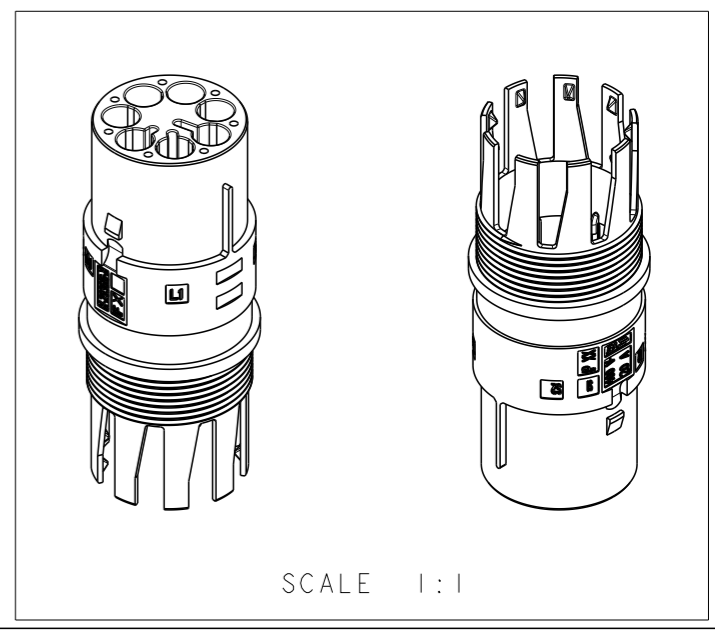

P	LTR	DESCRIPTION	DATE	DWN	APVD
4		REVISED	02MAY13	KR	JC
5		UPDATED	22JUL2013	MZ	JC
6		REVISED LATCH SHAPE	09AUG2013	KR	JC
A		PARTS RELEASED FOR PRODUCTION	12NOV2013	MZ	JC

NOTES:

- 1 MATERIAL: PA GF (NATURAL AND BLACK COLOUR)
- 2 ALL POLARIZATION KEYS SHOWN FOR REF ONLY
- 3 WAYS I.D.
- 4 VOLTAGE AND CURRENT RATINGS
- 5 RIB CLOSING CAVITIES BY CHANGE OVER
- 6 TE LOGO
- 7 TE PART NUMBER
- 8 DATA CODE AND CAVITY I.D.
- 9 AREA FOR AGENCIES APPROVAL LOGO
- 10 VISUAL INDOCATOR FOR PE CONDUCTOR
- 11) SEE C-DRAWING 293682 (LOCKING CAP) TO GET IP 40
- 12 IP CODE
- 13 POLARISATION KEY "TYPE D" SUITABLE FOR DALI APPLICATION

THIS DRAWING IS A CONTROLLED DOCUMENT.		DWN M. ZUCCA 31MAR2011	 <b>TE Connectivity</b>	
DIMENSIONS: mm		CHK M. ZUCCA 31MAR2011		
TOLERANCES UNLESS OTHERWISE SPECIFIED:		APVD G. TURCO 31MAR2011	NAME PIN HOUSING FREE HANGING NECTOR* M-LINE 5 POLES UNSEALED VERSION	
		PRODUCT SPEC -	RESTRICTED TO -	
MATERIAL -		FINISH -	APPLICATION SPEC -	SIZE A300779
		WEIGHT -	WARRANTY -	CAGE CODE C-293616
		Customer Drawing	SCALE 2:1	SHEET 1 OF 2
				REV A

**STE** TE Connectivity

NAME  
PIN HOUSING FREE HANGING NECTOR\* M-LINE 5 POLES UNSEALED VERSION

SIZE CAGE CODE DRAWING NO RESTRICTED TO

A300779 C-293616

SCALE 2:1 SHEET 2 OF 2 REV A