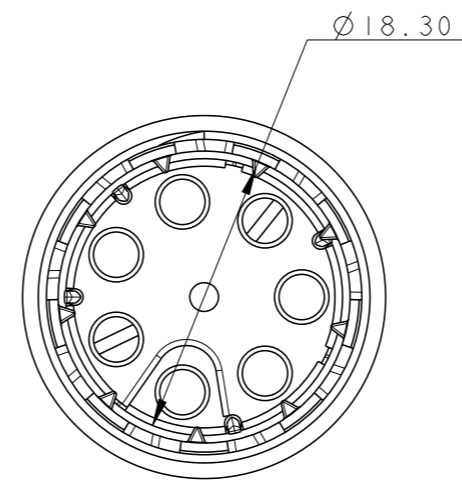

P	LTR	DESCRIPTION	DATE	DWN	APVD
4		REVISED	02MAY13	KR	JC
5		UPDATED	22JUL2013	MZ	JC
6		REVISED LATCH SHAPE	09AUG2013	KR	JC
A		PARTS RELEASED FOR PRODUCTION	12NOV2013	MZ	JC

NOTES:

- 1 MATERIAL: PA GF (NATURAL AND BLACK COLOUR)
- 2 ALL POLARIZATION KEYS SHOWN FOR REF ONLY
- 3 WAYS I.D.
- 4 VOLTAGE AND CURRENT RATINGS
- 5 RIB CLOSING CAVITIES BY CHANGE OVER
- 6 TE LOGO
- 7 TE PART NUMBER
- 8 DATA CODE AND CAVITY I.D.
- 9 AREA FOR AGENCIES APPROVAL LOGO
- 10 VISUAL INDOCATOR FOR PE CONDUCTOR
- 11) SEE C-DRAWING 293682 (LOCKING CAP) TO GET IP 40
- 12 IP CODE
- 13 POLARISATION KEY "TYPE D" SUITABLE FOR DALI APPLICATION

THIS DRAWING IS A CONTROLLED DOCUMENT.		DWN M. ZUCCA 31MAR2011	 <b>TE Connectivity</b>	
DIMENSIONS: mm		CHK M. ZUCCA 31MAR2011		
TOLERANCES UNLESS OTHERWISE SPECIFIED:		APVD G. TURCO 31MAR2011	NAME PIN HOUSING FREE HANGING NECTOR* M-LINE 5 POLES UNSEALED VERSION	
		PRODUCT SPEC -	RESTRICTED TO -	
MATERIAL -		FINISH -	APPLICATION SPEC -	SIZE A300779
		WEIGHT -	WARRANTY -	CAGE CODE C-293616
		Customer Drawing	SCALE 2:1	SHEET 1 OF 2
				REV A

THIS DRAWING IS A CONTROLLED DOCUMENT.

DIMENSIONS:  
mm

TOLERANCES UNLESS OTHERWISE SPECIFIED:

0 PLC	±	0.3
1 PLC	±	0.3
2 PLC	±	0.20
3 PLC	±	
4 PLC	±	
ANGLES	±	3°
FINISH	-	

MATERIAL

-

FINISH

-

**STE** TE Connectivity

NAME  
PIN HOUSING FREE HANGING NECTOR\* M-LINE 5 POLES UNSEALED VERSION

SIZE CAGE CODE DRAWING NO RESTRICTED TO

A300779 C-293616

SCALE 2:1 SHEET 2 OF 2 REV A