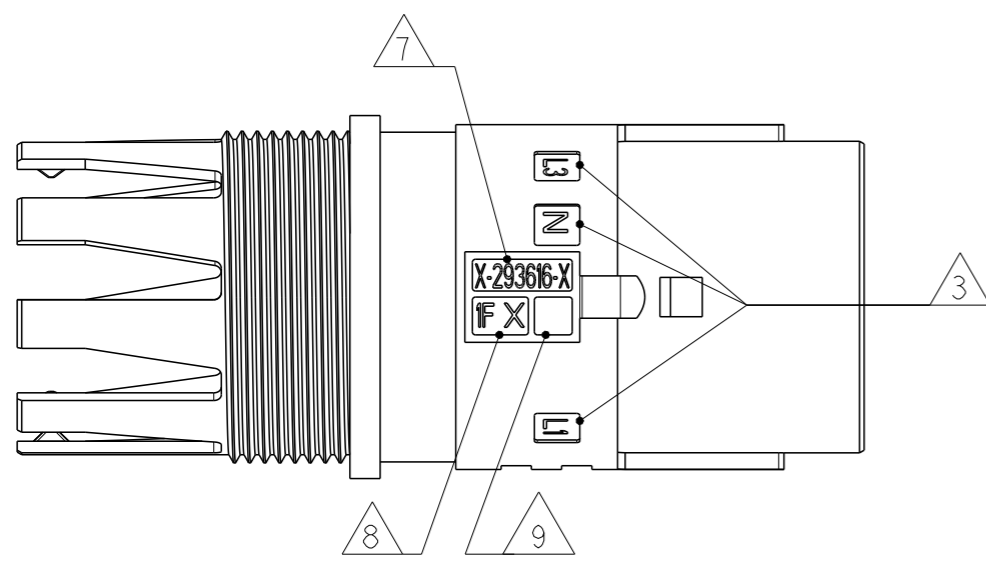

P	LTR	DESCRIPTION	DATE	DWN	APVD
4		REVISED	02MAY13	KR	JC
5		UPDATED	22JUL2013	MZ	JC
6		REVISED LATCH SHAPE	09AUG2013	KR	JC
A		PARTS RELEASED FOR PRODUCTION	12NOV2013	MZ	JC

NOTES:

- 1 MATERIAL: PA GF (NATURAL AND BLACK COLOUR)
- 2 ALL POLARIZATION KEYS SHOWN FOR REF ONLY
- 3 WAYS I.D.
- 4 VOLTAGE AND CURRENT RATINGS
- 5 RIB CLOSING CAVITIES BY CHANGE OVER
- 6 TE LOGO
- 7 TE PART NUMBER
- 8 DATA CODE AND CAVITY I.D.
- 9 AREA FOR AGENCIES APPROVAL LOGO
- 10 VISUAL INDOCATOR FOR PE CONDUCTOR
- 11) SEE C-DRAWING 293682 (LOCKING CAP) TO GET IP 40
- 12 IP CODE
- 13 POLARISATION KEY "TYPE D" SUITABLE FOR DALI APPLICATION

THIS DRAWING IS A CONTROLLED DOCUMENT.		DWN M. ZUCCA 31MAR2011	 <b>TE Connectivity</b>	
DIMENSIONS: mm		CHK M. ZUCCA 31MAR2011		
TOLERANCES UNLESS OTHERWISE SPECIFIED:		APVD G. TURCO 31MAR2011	NAME PIN HOUSING FREE HANGING NECTOR* M-LINE 5 POLES UNSEALED VERSION	
		PRODUCT SPEC -	RESTRICTED TO -	
MATERIAL -		FINISH -	APPLICATION SPEC -	SIZE A300779
		WEIGHT -	WARRANTY -	CAGE CODE C-293616
		Customer Drawing	SCALE 2:1	SHEET 1 OF 2
				REV A

**STE** TE Connectivity

NAME  
PIN HOUSING FREE HANGING NECTOR\* M-LINE 5 POLES UNSEALED VERSION

SIZE CAGE CODE DRAWING NO RESTRICTED TO

A300779 C-293616

SCALE 2:1 SHEET 2 OF 2 REV A