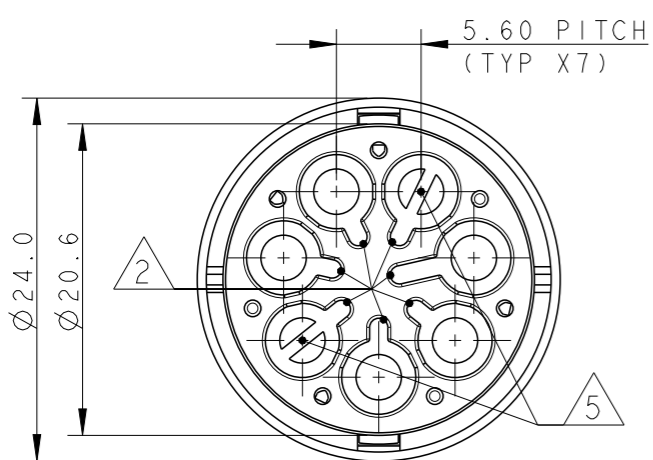

P	LTR	DESCRIPTION	DATE	DWN	APVD
4		REVISED	02MAY13	KR	JC
5		UPDATED	22JUL2013	MZ	JC
6		REVISED LATCH SHAPE	09AUG2013	KR	JC
A		PARTS RELEASED FOR PRODUCTION	12NOV2013	MZ	JC

NOTES:

- 1 MATERIAL: PA GF (NATURAL AND BLACK COLOUR)
- 2 ALL POLARIZATION KEYS SHOWN FOR REF ONLY
- 3 WAYS I.D.
- 4 VOLTAGE AND CURRENT RATINGS
- 5 RIB CLOSING CAVITIES BY CHANGE OVER
- 6 TE LOGO
- 7 TE PART NUMBER
- 8 DATA CODE AND CAVITY I.D.
- 9 AREA FOR AGENCIES APPROVAL LOGO
- 10 VISUAL INDOCATOR FOR PE CONDUCTOR
- 11) SEE C-DRAWING 293682 (LOCKING CAP) TO GET IP 40
- 12 IP CODE
- 13 POLARISATION KEY "TYPE D" SUITABLE FOR DALI APPLICATION

THIS DRAWING IS A CONTROLLED DOCUMENT.		DWN M. ZUCCA 31MAR2011	 <b>TE Connectivity</b>	
DIMENSIONS: mm		CHK M. ZUCCA 31MAR2011		
TOLERANCES UNLESS OTHERWISE SPECIFIED:		APVD G. TURCO 31MAR2011	NAME PIN HOUSING FREE HANGING NECTOR* M-LINE 5 POLES UNSEALED VERSION	
		PRODUCT SPEC -	RESTRICTED TO -	
MATERIAL -		FINISH -	APPLICATION SPEC -	SIZE A300779
		WEIGHT -	WARRANTY -	CAGE CODE C-293616
		Customer Drawing	SCALE 2:1	SHEET 1 OF 2
				REV A

THIS DRAWING IS A CONTROLLED DOCUMENT.

DIMENSIONS:  
mm

TOLERANCES UNLESS OTHERWISE SPECIFIED:

0 PLC	±	0.3
1 PLC	±	0.3
2 PLC	±	0.20
3 PLC	±	
4 PLC	±	
ANGLES	±	3°
FINISH	-	

MATERIAL

-

FINISH

-

**STE** TE Connectivity

NAME  
PIN HOUSING FREE HANGING NECTOR\* M-LINE 5 POLES UNSEALED VERSION

SIZE CAGE CODE DRAWING NO RESTRICTED TO

A300779 C-293616

SCALE 2:1 SHEET 2 OF 2 REV A