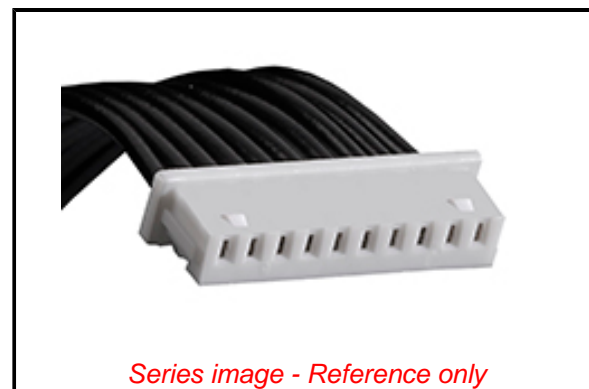

PLEASE CHECK WWW.MOLEX.COM FOR LATEST PART INFORMATION

Part Number: [0151341001](#)
Status: **Active**
Overview: [PicoBlade Connector System](#)
Description: PicoBlade-to-PicoBlade Off-the-Shelf (OTS) Cable Assembly, Single Row, 100.00mm Length, 10 Circuits, Natural

Documents:

[3D Model](#) [RoHS Certificate of Compliance (PDF)](#)
[Drawing (PDF)](#) [Product Literature (PDF)](#)

General

Product Family	Cable Assemblies
Series	15134
Application	Signal, Wire-to-Board, Wire-to-Wire
Assembly Configuration	Dual Ended Connectors
Connector to Connector	PicoBlade-to-PicoBlade
Overmolded	No
Overview	PicoBlade Connector System
Product Literature Order No	987651-6143
Product Name	PicoBlade
Type	Discrete Wire Assembly
UPC	191128411806

Physical

Cable Length	100.00mm
Circuits (Loaded)	10
Color - Resin	Natural
Gender	Female-Female
Lock to Mating Part	Yes
Material - Metal	Phosphor Bronze
Material - Plating Mating	Tin
Material - Plating Termination	Tin
Material - Resin	Polyester
Net Weight	4.550/g
Number of Rows	1
Packaging Type	Bag
Pitch - Mating Interface	1.25mm
Plating min - Mating	0.889µm
Plating min - Termination	0.914µm
Single Ended	No
Termination Interface: Style	Crimp or Compression
Wire Insulation Diameter	0.90mm
Wire Size AWG	28
Wire/Cable Type	UL 1061

Electrical

Current - Maximum per Contact	1.0A
Voltage - Maximum	125V

Material Info

Reference - Drawing Numbers

Sales Drawing	2012343240-000

Series image - Reference only

EU ELV

Not Relevant

EU RoHS

Compliant

REACH SVHC

Not Contained Per -
ED/71/2019 (16 July
2019)

Halogen-Free

Status

Not Low-Halogen

For more information, please visit [Contact US](#)

China ROHS

ELV

RoHS Phthalates

China RoHS

Green Image

Not Relevant

Not Contained

Search Parts in this Series

[15134 Series](#)

Mates With

PicoBlade Header [53261](#) , [53047](#) , [53398](#) ,
[53048](#)
PicoBlade Plug Housing [51047](#)