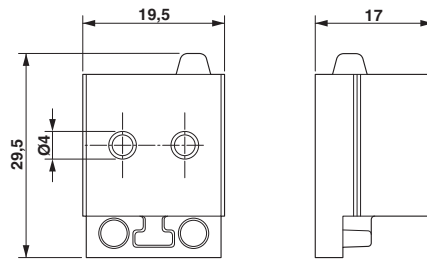

Drawings

Dimensional drawing

Dimensional drawing