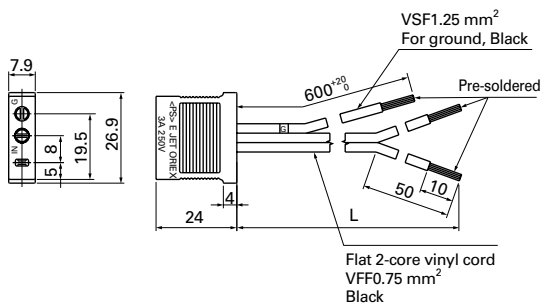

Products compliant with electrical appliance and material safety law

For 120×120×38 mm (not including AC/DC fan)

Model no.	Power cord length [L] (mm)	Mass (g)
489-006-L10	1000	47
489-006-L21	2100	76
489-006-L35	3500	114

● Be careful not to damage the plug/cord when taking them out of the package.