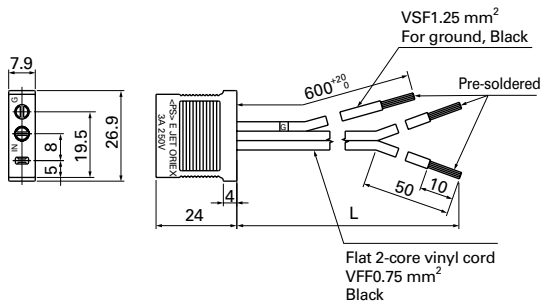

Products compliant with electrical appliance and material safety law

For 120×120×38 mm (not including AC/DC fan)

Model no.	Power cord length [L] (mm)	Mass (g)
489-006-L10	1000	47
489-006-L21	2100	76
489-006-L35	3500	114

● Be careful not to damage the plug/cord when taking them out of the package.