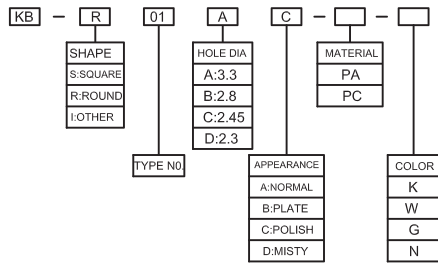

HOW TO ORDER

塑膠顏色編碼 (CAP COLOR)		
中文	ENGLISH	CODE
灰色	GRAY	G
綠色	GREEN	N
黑色	BLACK	K
紅色	RED	R
白色	WHITE	W
黃色	YELLOW	Y
透明	TRANSPARENT	T

PART NUMBER	KB-R01AC-PA-□
COLOR OF KNOB	G, K, N, R, T
SERIES	A.M.ML.PT.T

PART NUMBER	KB-R02AD-PA-□
COLOR OF KNOB	K
SERIES	A.M.ML.PT.T

PART NUMBER	KB-R02BD-PA-□
COLOR OF KNOB	K
SERIES	MS.PD

PART NUMBER	KB-R03BA-PA-□
COLOR OF KNOB	G, K, R
SERIES	MS.PD

PART NUMBER	KB-R03DA-PA-□
COLOR OF KNOB	G, K, R
SERIES	ACTUATOR (2 x 3 mm)