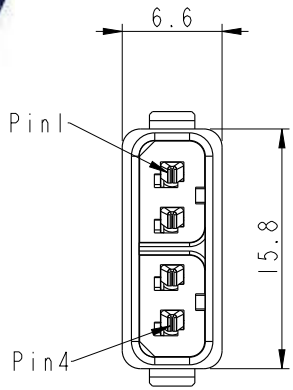

REV.	ECN NO.	DATE	SIGN	DESCRIPTION
A	Initial Release	2015-03-16	Fisher	Initial Release
B	LEN1560330	2015-06-15	Fisher	Change the package

SSL12-J4LJ0-020AXX

- 01: L=100±20mm
- 02: L=200±20mm
- 04: L=400±25mm
- Wire Length Range(L): 100~9900mm
- 20: 20AWG

- Notes:
- * \varnothing Important Dimension To Check.
 - * Waterproof Rate: IP68(mating)
IM Depth Of Water In 24 Hours.
 - * Housing: Thermoplastic, UL94V-0, Natural White.
 - * Terminal: Copper Alloy, Gold Plated on contact area.
 - * Seals: Silicone, Gray.
 - * Wire: UL1430 20AWG.
 - * Current Rating : 5A maximum.
 - * Voltage Rating: 250V DC/AC maximum.
 - * Operating Temperature: -40~+105°C.

4	Yellow	黃
3	Orange	橙
2	Red	紅
1	Brown	棕
Conn.	Wire	
Pin-out		

UNIT:mm	TOLERANCE	TITLE
$\pm 0.5mm$	\varnothing	SSL1.2 4P WIRE ASS'Y JACK TO OPEN
SCALE 1:1	SIZE A4	SHEET 1 OF 2
REV. B	WC-REV. A.5	\varnothing : Inspection item

PACKAGE

10pcs connector put on rubble bag, and with a cable ties.

100 Pcs Cable into a PE Bag

Label print content

500pcs per Carton

UNIT:mm		TITLE	SSL1.2 4P WIRE ASS'Y PLUG TO OPEN		
TOLERANCE	±0.5mm	SCALE	1:1	SIZE	A4
		REV.	B	WC-REV.	A.5
		SHEET	2	OF	2
		◎: Inspection item			