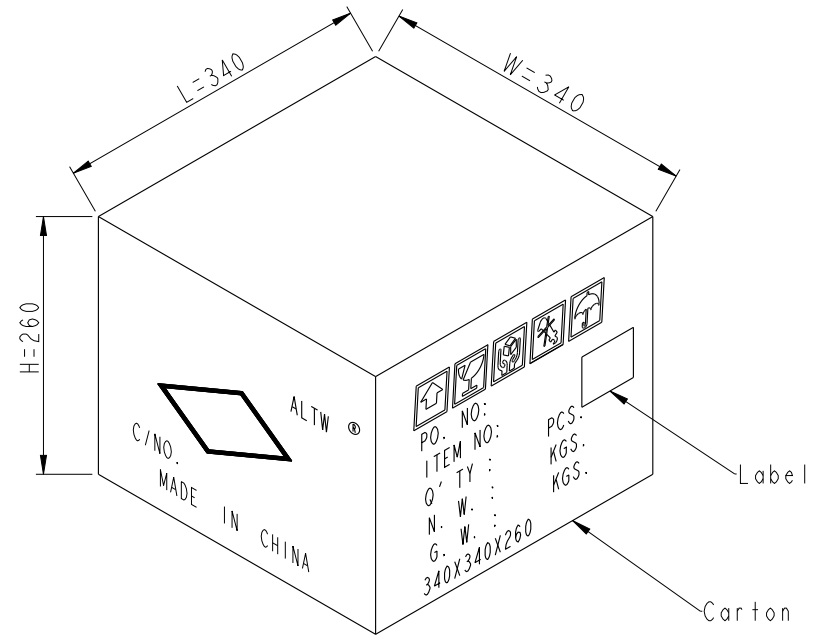

- Notes:
- * \varnothing Important Dimension To Check.
 - * Waterproof Rate: IP68(mating)
IM Depth Of Water In 24 Hours.
 - * Housing: Thermoplastic, UL94V-0, Natural White.
 - * Terminal: Copper Alloy, Gold Plated on contact area.
 - * Seals: Silicone, Gray.
 - * Wire: UL1430 20AWG.
 - * Current Rating : 5A maximum.
 - * Voltage Rating: 250V DC/AC maximum.
 - * Operating Temperature: -40~+105°C.

PACKAGE

10pcs connector put on rubble bag, and with a cable ties.

100 Pcs Cable into a PE Bag

Label print content

500pcs per Carton

UNIT:mm		TITLE	SSL1.2 4P WIRE ASS'Y PLUG TO OPEN		
TOLERANCE	±0.5mm	SCALE	1:1	SIZE	A4
		REV.	B	WC-REV.	A.5
		SHEET	2	OF	2
		◎: Inspection item			