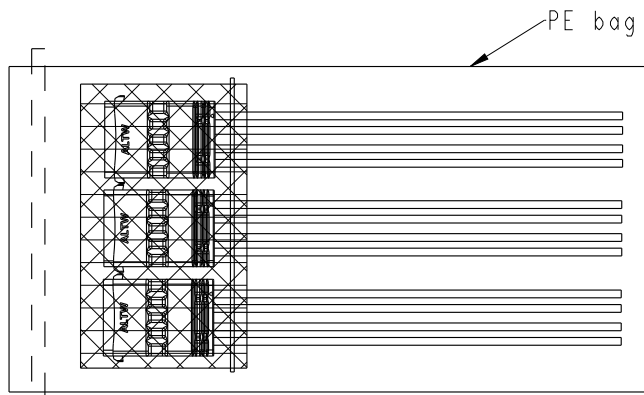

- Notes:
- * \varnothing Important Dimension To Check.
 - * Waterproof Rate: IP68(mating)
IM Depth Of Water In 24 Hours.
 - * Housing: Thermoplastic, UL94V-0, Natural White.
 - * Terminal: Copper Alloy, Gold Plated on contact area.
 - * Seals: Silicone, Gray.
 - * Wire: UL1430 20AWG.
 - * Current Rating : 5A maximum.
 - * Voltage Rating: 250V DC/AC maximum.
 - * Operating Temperature: -40~+105°C.

PACKAGE

10pcs connector put on rubble bag, and with a cable ties.

100 Pcs Cable into a PE Bag

Label print content

500pcs per Carton

UNIT:mm		TITLE	SSL1.2 4P WIRE ASS'Y PLUG TO OPEN		
TOLERANCE	±0.5mm	SCALE	1:1	SIZE	A4
		REV.	B	WC-REV.	A.5
		SHEET	2	OF	2
		◎: Inspection item			