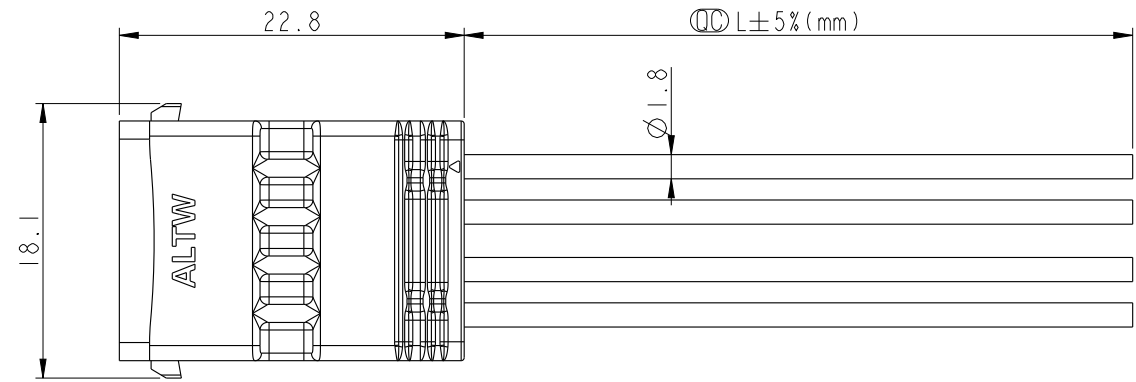

REV.	ECN NO.	DATE	SIGN	DESCRIPTION
A	Initial Release	2015-03-16	Fisher	Initial Release
B	LEN1560330	2015-06-15	Fisher	Change the package

SSL12-J4LJ0-020AXX

- 01: L=100±20mm
- 02: L=200±20mm
- 04: L=400±25mm
- Wire Length Range(L): 100~9900mm
- 20: 20AWG

- Notes:
- * \varnothing Important Dimension To Check.
 - * Waterproof Rate: IP68(mating)
IM Depth Of Water In 24 Hours.
 - * Housing: Thermoplastic, UL94V-0, Natural White.
 - * Terminal: Copper Alloy, Gold Plated on contact area.
 - * Seals: Silicone, Gray.
 - * Wire: UL1430 20AWG.
 - * Current Rating : 5A maximum.
 - * Voltage Rating: 250V DC/AC maximum.
 - * Operating Temperature: -40~+105°C.

4	Yellow	黃
3	Orange	橙
2	Red	紅
1	Brown	棕
Conn.	Wire	
Pin-out		

UNIT:mm	TOLERANCE	TITLE
$\pm 0.5mm$	\varnothing	SSL1.2 4P WIRE ASS'Y JACK TO OPEN
SCALE 1:1	SIZE A4	SHEET 1 OF 2
REV. B	WC-REV. A.5	\varnothing : Inspection item

PACKAGE

10pcs connector put on rubble bag, and with a cable ties.

100 Pcs Cable into a PE Bag

Label print content

500pcs per Carton

UNIT:mm		TITLE	SSL1.2 4P WIRE ASS'Y PLUG TO OPEN		
TOLERANCE	±0.5mm	SCALE	1:1	SIZE	A4
		REV.	B	WC-REV.	A.5
		SHEET	2	OF	2
		◎: Inspection item			