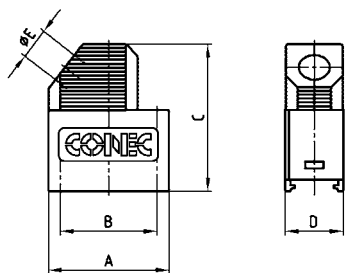

D-SUB PLASTIC HOOD

Side cable entry – 9-50 pos. – With and without internal shielding

RoHS compliant – CSA listed, File No.: LR 115000-1 – UL listed, File No.: E202784

DESCRIPTION

- Material: Polycarbonate Black or Grey + Glas filled
- Design:
 - without shielding
 - with internal shielding
- Fastening:
 - Metal jack screw with plastic head or full metal jack screws
- Press-fit housing assembly
- Attenuation factor at 10 MHz > 60dB (shielded version)
- Bulk or single packaged units

PRODUCT DRAWING

9 pos.

15-50 pos.

No. of pos.	A	B	C	D	Ø E
09	31.30	25.00	39.15	15.00	8.00
15	39.62	33.30	39.15	15.00	9.00
25	53.52	47.00	39.15	15.00	11.00
37	69.80	63.50	39.15	15.00	11.00
50	67.41	61.10	39.15	19.00	14.50

ORDER DATA

D-SUB PLASTIC HOOD – SIDE CABLE ENTRY - UNSHIELDED		
No. of pos.	Design	Part Number
09	Black housing / Metal jack screw / Plastic head	165 X 11709 X
15	Black housing / Metal jack screw / Plastic head	165 X 11719 X
25	Black housing / Metal jack screw / Plastic head	165 X 11729 X
37	Black housing / Metal jack screw / Plastic head	165 X 11739 X
50	Black housing / Metal jack screw / Plastic head	165 X 11749 X
09	Black housing / Full metal jack screw	165 X 00829 A
15	Black housing / Full metal jack screw	165 X 00839 A
25	Black housing / Full metal jack screw	165 X 00849 A
37	Black housing / Full metal jack screw	165 X 00859 A
50	Black housing / Full metal jack screw	165 X 00869 A
09	Grey housing / Metal jack screw / Plastic head	165 X 16019 X
15	Grey housing / Metal jack screw / Plastic head	165 X 16029 X
25	Grey housing / Metal jack screw / Plastic head	165 X 16039 X
37	Grey housing / Metal jack screw / Plastic head	165 X 16049 X
50	Grey housing / Metal jack screw / Plastic head	165 X 16059 X
09	Grey housing / Full metal jack screw	165 X 16069 X
15	Grey housing / Full metal jack screw	165 X 16079 X
25	Grey housing / Full metal jack screw	165 X 16089 X
37	Grey housing / Full metal jack screw	165 X 16099 X
50	Grey housing / Full metal jack screw	165 X 16109 X