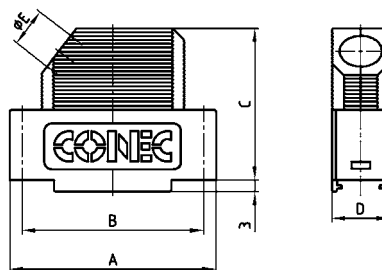

D-SUB PLASTIC HOOD

Side cable entry – 9-50 pos. – With and without internal shielding

RoHS compliant – CSA listed, File No.: LR 115000-1 – UL listed, File No.: E202784

DESCRIPTION

- Material: Polycarbonate Black or Grey + Glas filled
- Design:
 - without shielding
 - with internal shielding
- Fastening:
 - Metal jack screw with plastic head or full metal jack screws
- Press-fit housing assembly
- Attenuation factor at 10 MHz > 60dB (shielded version)
- Bulk or single packaged units

PRODUCT DRAWING

9 pos.

15-50 pos.

No. of pos.	A	B	C	D	Ø E
09	31.30	25.00	39.15	15.00	8.00
15	39.62	33.30	39.15	15.00	9.00
25	53.52	47.00	39.15	15.00	11.00
37	69.80	63.50	39.15	15.00	11.00
50	67.41	61.10	39.15	19.00	14.50

ORDER DATA

D-SUB PLASTIC HOOD – SIDE CABLE ENTRY - UNSHIELDED		
No. of pos.	Design	Part Number
09	Black housing / Metal jack screw / Plastic head	165 X 11709 X
15	Black housing / Metal jack screw / Plastic head	165 X 11719 X
25	Black housing / Metal jack screw / Plastic head	165 X 11729 X
37	Black housing / Metal jack screw / Plastic head	165 X 11739 X
50	Black housing / Metal jack screw / Plastic head	165 X 11749 X
09	Black housing / Full metal jack screw	165 X 00829 A
15	Black housing / Full metal jack screw	165 X 00839 A
25	Black housing / Full metal jack screw	165 X 00849 A
37	Black housing / Full metal jack screw	165 X 00859 A
50	Black housing / Full metal jack screw	165 X 00869 A
09	Grey housing / Metal jack screw / Plastic head	165 X 16019 X
15	Grey housing / Metal jack screw / Plastic head	165 X 16029 X
25	Grey housing / Metal jack screw / Plastic head	165 X 16039 X
37	Grey housing / Metal jack screw / Plastic head	165 X 16049 X
50	Grey housing / Metal jack screw / Plastic head	165 X 16059 X
09	Grey housing / Full metal jack screw	165 X 16069 X
15	Grey housing / Full metal jack screw	165 X 16079 X
25	Grey housing / Full metal jack screw	165 X 16089 X
37	Grey housing / Full metal jack screw	165 X 16099 X
50	Grey housing / Full metal jack screw	165 X 16109 X