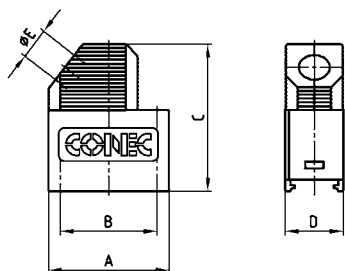

D-SUB PLASTIC HOOD

Side cable entry – 9-50 pos. – With and without internal shielding

RoHS compliant – CSA listed, File No.: LR 115000-1 – UL listed, File No.: E202784

DESCRIPTION

- Material: Polycarbonate Black or Grey + Glas filled
- Design:
 - without shielding
 - with internal shielding
- Fastening:
 - Metal jack screw with plastic head or full metal jack screws
- Press-fit housing assembly
- Attenuation factor at 10 MHz > 60dB (shielded version)
- Bulk or single packaged units

PRODUCT DRAWING

9 pos.

15-50 pos.

No. of pos.	A	B	C	D	Ø E
09	31.30	25.00	39.15	15.00	8.00
15	39.62	33.30	39.15	15.00	9.00
25	53.52	47.00	39.15	15.00	11.00
37	69.80	63.50	39.15	15.00	11.00
50	67.41	61.10	39.15	19.00	14.50

ORDER DATA

D-SUB PLASTIC HOOD – SIDE CABLE ENTRY - UNSHIELDED		
No. of pos.	Design	Part Number
09	Black housing / Metal jack screw / Plastic head	165 X 11709 X
15	Black housing / Metal jack screw / Plastic head	165 X 11719 X
25	Black housing / Metal jack screw / Plastic head	165 X 11729 X
37	Black housing / Metal jack screw / Plastic head	165 X 11739 X
50	Black housing / Metal jack screw / Plastic head	165 X 11749 X
09	Black housing / Full metal jack screw	165 X 00829 A
15	Black housing / Full metal jack screw	165 X 00839 A
25	Black housing / Full metal jack screw	165 X 00849 A
37	Black housing / Full metal jack screw	165 X 00859 A
50	Black housing / Full metal jack screw	165 X 00869 A
09	Grey housing / Metal jack screw / Plastic head	165 X 16019 X
15	Grey housing / Metal jack screw / Plastic head	165 X 16029 X
25	Grey housing / Metal jack screw / Plastic head	165 X 16039 X
37	Grey housing / Metal jack screw / Plastic head	165 X 16049 X
50	Grey housing / Metal jack screw / Plastic head	165 X 16059 X
09	Grey housing / Full metal jack screw	165 X 16069 X
15	Grey housing / Full metal jack screw	165 X 16079 X
25	Grey housing / Full metal jack screw	165 X 16089 X
37	Grey housing / Full metal jack screw	165 X 16099 X
50	Grey housing / Full metal jack screw	165 X 16109 X