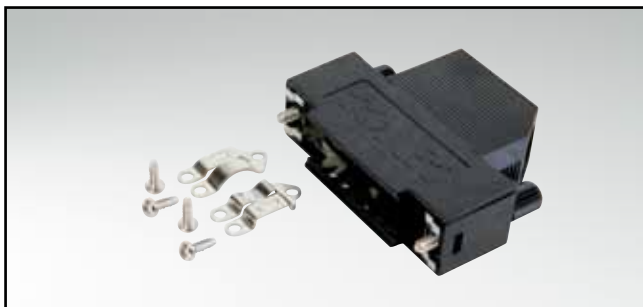

D-SUB PLASTIC HOOD

Side cable entry – 9-50 pos. – With and without internal shielding

RoHS compliant – CSA listed, File No.: LR 115000-1 – UL listed, File No.: E202784

DESCRIPTION

- Material: Polycarbonate Black or Grey + Glas filled
- Design:
 - without shielding
 - with internal shielding
- Fastening:
 - Metal jack screw with plastic head or full metal jack screws
- Press-fit housing assembly
- Attenuation factor at 10 MHz > 60dB (shielded version)
- Bulk or single packaged units

ORDER DATA

D-SUB PLASTIC HOOD – SIDE CABLE ENTRY - UNSHIELDED		
No. of pos.	Design	Part Number
09	Black housing / Metal jack screw / Plastic head	165 X 11709 X
15	Black housing / Metal jack screw / Plastic head	165 X 11719 X
25	Black housing / Metal jack screw / Plastic head	165 X 11729 X
37	Black housing / Metal jack screw / Plastic head	165 X 11739 X
50	Black housing / Metal jack screw / Plastic head	165 X 11749 X
09	Black housing / Full metal jack screw	165 X 00829 A
15	Black housing / Full metal jack screw	165 X 00839 A
25	Black housing / Full metal jack screw	165 X 00849 A
37	Black housing / Full metal jack screw	165 X 00859 A
50	Black housing / Full metal jack screw	165 X 00869 A
09	Grey housing / Metal jack screw / Plastic head	165 X 16019 X
15	Grey housing / Metal jack screw / Plastic head	165 X 16029 X
25	Grey housing / Metal jack screw / Plastic head	165 X 16039 X
37	Grey housing / Metal jack screw / Plastic head	165 X 16049 X
50	Grey housing / Metal jack screw / Plastic head	165 X 16059 X
09	Grey housing / Full metal jack screw	165 X 16069 X
15	Grey housing / Full metal jack screw	165 X 16079 X
25	Grey housing / Full metal jack screw	165 X 16089 X
37	Grey housing / Full metal jack screw	165 X 16099 X
50	Grey housing / Full metal jack screw	165 X 16109 X