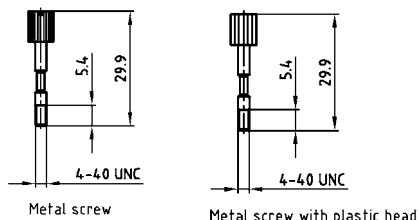

D-SUB PLASTIC HOOD

Side cable entry – 9-50 pos. – With and without internal shielding

RoHS compliant – CSA listed, File No.: LR 115000-1 – UL listed, File No.: E202784

DESCRIPTION

- Material: Polycarbonate Black or Grey + Glas filled
- Design:
 - without shielding
 - with internal shielding
- Fastening:
 - Metal jack screw with plastic head or full metal jack screws
- Press-fit housing assembly
- Attenuation factor at 10 MHz > 60dB (shielded version)
- Bulk or single packaged units

PRODUCT DRAWING

9 pos.

15-50 pos.

No. of pos.	A	B	C	D	Ø E
09	31.30	25.00	39.15	15.00	8.00
15	39.62	33.30	39.15	15.00	9.00
25	53.52	47.00	39.15	15.00	11.00
37	69.80	63.50	39.15	15.00	11.00
50	67.41	61.10	39.15	19.00	14.50

ORDER DATA

D-SUB PLASTIC HOOD – SIDE CABLE ENTRY - UNSHIELDED		
No. of pos.	Design	Part Number
09	Black housing / Metal jack screw / Plastic head	165 X 11709 X
15	Black housing / Metal jack screw / Plastic head	165 X 11719 X
25	Black housing / Metal jack screw / Plastic head	165 X 11729 X
37	Black housing / Metal jack screw / Plastic head	165 X 11739 X
50	Black housing / Metal jack screw / Plastic head	165 X 11749 X
09	Black housing / Full metal jack screw	165 X 00829 A
15	Black housing / Full metal jack screw	165 X 00839 A
25	Black housing / Full metal jack screw	165 X 00849 A
37	Black housing / Full metal jack screw	165 X 00859 A
50	Black housing / Full metal jack screw	165 X 00869 A
09	Grey housing / Metal jack screw / Plastic head	165 X 16019 X
15	Grey housing / Metal jack screw / Plastic head	165 X 16029 X
25	Grey housing / Metal jack screw / Plastic head	165 X 16039 X
37	Grey housing / Metal jack screw / Plastic head	165 X 16049 X
50	Grey housing / Metal jack screw / Plastic head	165 X 16059 X
09	Grey housing / Full metal jack screw	165 X 16069 X
15	Grey housing / Full metal jack screw	165 X 16079 X
25	Grey housing / Full metal jack screw	165 X 16089 X
37	Grey housing / Full metal jack screw	165 X 16099 X
50	Grey housing / Full metal jack screw	165 X 16109 X