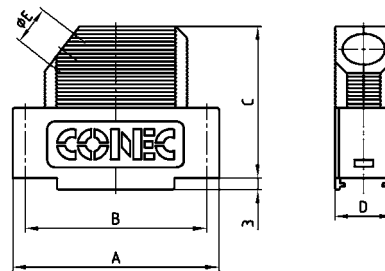

D-SUB PLASTIC HOOD

Side cable entry – 9-50 pos. – With and without internal shielding

RoHS compliant – CSA listed, File No.: LR 115000-1 – UL listed, File No.: E202784

DESCRIPTION

- Material: Polycarbonate Black or Grey + Glas filled
- Design:
 - without shielding
 - with internal shielding
- Fastening:
 - Metal jack screw with plastic head or full metal jack screws
- Press-fit housing assembly
- Attenuation factor at 10 MHz > 60dB (shielded version)
- Bulk or single packaged units

PRODUCT DRAWING

9 pos.

15-50 pos.

No. of pos.	A	B	C	D	Ø E
09	31.30	25.00	39.15	15.00	8.00
15	39.62	33.30	39.15	15.00	9.00
25	53.52	47.00	39.15	15.00	11.00
37	69.80	63.50	39.15	15.00	11.00
50	67.41	61.10	39.15	19.00	14.50

ORDER DATA

D-SUB PLASTIC HOOD – SIDE CABLE ENTRY - UNSHIELDED		
No. of pos.	Design	Part Number
09	Black housing / Metal jack screw / Plastic head	165 X 11709 X
15	Black housing / Metal jack screw / Plastic head	165 X 11719 X
25	Black housing / Metal jack screw / Plastic head	165 X 11729 X
37	Black housing / Metal jack screw / Plastic head	165 X 11739 X
50	Black housing / Metal jack screw / Plastic head	165 X 11749 X
09	Black housing / Full metal jack screw	165 X 00829 A
15	Black housing / Full metal jack screw	165 X 00839 A
25	Black housing / Full metal jack screw	165 X 00849 A
37	Black housing / Full metal jack screw	165 X 00859 A
50	Black housing / Full metal jack screw	165 X 00869 A
09	Grey housing / Metal jack screw / Plastic head	165 X 16019 X
15	Grey housing / Metal jack screw / Plastic head	165 X 16029 X
25	Grey housing / Metal jack screw / Plastic head	165 X 16039 X
37	Grey housing / Metal jack screw / Plastic head	165 X 16049 X
50	Grey housing / Metal jack screw / Plastic head	165 X 16059 X
09	Grey housing / Full metal jack screw	165 X 16069 X
15	Grey housing / Full metal jack screw	165 X 16079 X
25	Grey housing / Full metal jack screw	165 X 16089 X
37	Grey housing / Full metal jack screw	165 X 16099 X
50	Grey housing / Full metal jack screw	165 X 16109 X