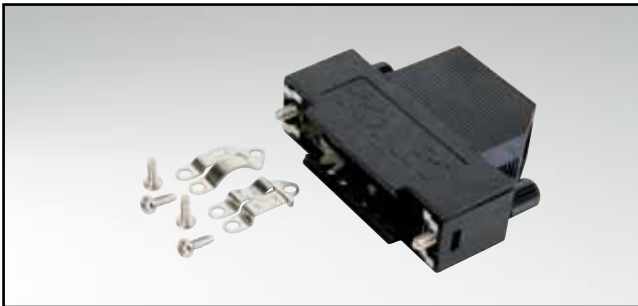

D-SUB PLASTIC HOOD

Side cable entry – 9-50 pos. – With and without internal shielding

RoHS compliant – CSA listed, File No.: LR 115000-1 – UL listed, File No.: E202784

DESCRIPTION

- Material: Polycarbonate Black or Grey + Glas filled
- Design:
 - without shielding
 - with internal shielding
- Fastening:
 - Metal jack screw with plastic head or full metal jack screws
- Press-fit housing assembly
- Attenuation factor at 10 MHz > 60dB (shielded version)
- Bulk or single packaged units

ORDER DATA

D-SUB PLASTIC HOOD – SIDE CABLE ENTRY - UNSHIELDED		
No. of pos.	Design	Part Number
09	Black housing / Metal jack screw / Plastic head	165 X 11709 X
15	Black housing / Metal jack screw / Plastic head	165 X 11719 X
25	Black housing / Metal jack screw / Plastic head	165 X 11729 X
37	Black housing / Metal jack screw / Plastic head	165 X 11739 X
50	Black housing / Metal jack screw / Plastic head	165 X 11749 X
09	Black housing / Full metal jack screw	165 X 00829 A
15	Black housing / Full metal jack screw	165 X 00839 A
25	Black housing / Full metal jack screw	165 X 00849 A
37	Black housing / Full metal jack screw	165 X 00859 A
50	Black housing / Full metal jack screw	165 X 00869 A
09	Grey housing / Metal jack screw / Plastic head	165 X 16019 X
15	Grey housing / Metal jack screw / Plastic head	165 X 16029 X
25	Grey housing / Metal jack screw / Plastic head	165 X 16039 X
37	Grey housing / Metal jack screw / Plastic head	165 X 16049 X
50	Grey housing / Metal jack screw / Plastic head	165 X 16059 X
09	Grey housing / Full metal jack screw	165 X 16069 X
15	Grey housing / Full metal jack screw	165 X 16079 X
25	Grey housing / Full metal jack screw	165 X 16089 X
37	Grey housing / Full metal jack screw	165 X 16099 X
50	Grey housing / Full metal jack screw	165 X 16109 X