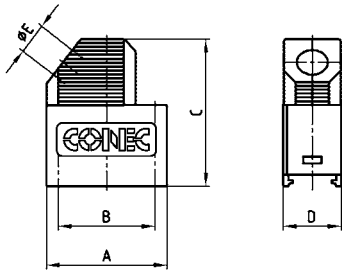

D-SUB PLASTIC HOOD

Side cable entry – 9-50 pos. – With and without internal shielding

RoHS compliant – CSA listed, File No.: LR 115000-1 – UL listed, File No.: E202784

DESCRIPTION

- Material: Polycarbonate Black or Grey + Glas filled
- Design:
 - without shielding
 - with internal shielding
- Fastening:
 - Metal jack screw with plastic head or full metal jack screws
- Press-fit housing assembly
- Attenuation factor at 10 MHz > 60dB (shielded version)
- Bulk or single packaged units

PRODUCT DRAWING

9 pos.

15-50 pos.

No. of pos.	A	B	C	D	Ø E
09	31.30	25.00	39.15	15.00	8.00
15	39.62	33.30	39.15	15.00	9.00
25	53.52	47.00	39.15	15.00	11.00
37	69.80	63.50	39.15	15.00	11.00
50	67.41	61.10	39.15	19.00	14.50

ORDER DATA

D-SUB PLASTIC HOOD – SIDE CABLE ENTRY - UNSHIELDED		
No. of pos.	Design	Part Number
09	Black housing / Metal jack screw / Plastic head	165 X 11709 X
15	Black housing / Metal jack screw / Plastic head	165 X 11719 X
25	Black housing / Metal jack screw / Plastic head	165 X 11729 X
37	Black housing / Metal jack screw / Plastic head	165 X 11739 X
50	Black housing / Metal jack screw / Plastic head	165 X 11749 X
09	Black housing / Full metal jack screw	165 X 00829 A
15	Black housing / Full metal jack screw	165 X 00839 A
25	Black housing / Full metal jack screw	165 X 00849 A
37	Black housing / Full metal jack screw	165 X 00859 A
50	Black housing / Full metal jack screw	165 X 00869 A
09	Grey housing / Metal jack screw / Plastic head	165 X 16019 X
15	Grey housing / Metal jack screw / Plastic head	165 X 16029 X
25	Grey housing / Metal jack screw / Plastic head	165 X 16039 X
37	Grey housing / Metal jack screw / Plastic head	165 X 16049 X
50	Grey housing / Metal jack screw / Plastic head	165 X 16059 X
09	Grey housing / Full metal jack screw	165 X 16069 X
15	Grey housing / Full metal jack screw	165 X 16079 X
25	Grey housing / Full metal jack screw	165 X 16089 X
37	Grey housing / Full metal jack screw	165 X 16099 X
50	Grey housing / Full metal jack screw	165 X 16109 X