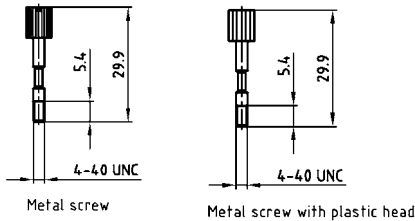

D-SUB PLASTIC HOOD

Side cable entry – 9-50 pos. – With and without internal shielding

RoHS compliant – CSA listed, File No.: LR 115000-1 – UL listed, File No.: E202784

DESCRIPTION

- Material: Polycarbonate Black or Grey + Glas filled
- Design:
 - without shielding
 - with internal shielding
- Fastening:
 - Metal jack screw with plastic head or full metal jack screws
- Press-fit housing assembly
- Attenuation factor at 10 MHz > 60dB (shielded version)
- Bulk or single packaged units

PRODUCT DRAWING

9 pos.

15-50 pos.

No. of pos.	A	B	C	D	Ø E
09	31.30	25.00	39.15	15.00	8.00
15	39.62	33.30	39.15	15.00	9.00
25	53.52	47.00	39.15	15.00	11.00
37	69.80	63.50	39.15	15.00	11.00
50	67.41	61.10	39.15	19.00	14.50

ORDER DATA

D-SUB PLASTIC HOOD – SIDE CABLE ENTRY - UNSHIELDED		
No. of pos.	Design	Part Number
09	Black housing / Metal jack screw / Plastic head	165 X 11709 X
15	Black housing / Metal jack screw / Plastic head	165 X 11719 X
25	Black housing / Metal jack screw / Plastic head	165 X 11729 X
37	Black housing / Metal jack screw / Plastic head	165 X 11739 X
50	Black housing / Metal jack screw / Plastic head	165 X 11749 X
09	Black housing / Full metal jack screw	165 X 00829 A
15	Black housing / Full metal jack screw	165 X 00839 A
25	Black housing / Full metal jack screw	165 X 00849 A
37	Black housing / Full metal jack screw	165 X 00859 A
50	Black housing / Full metal jack screw	165 X 00869 A
09	Grey housing / Metal jack screw / Plastic head	165 X 16019 X
15	Grey housing / Metal jack screw / Plastic head	165 X 16029 X
25	Grey housing / Metal jack screw / Plastic head	165 X 16039 X
37	Grey housing / Metal jack screw / Plastic head	165 X 16049 X
50	Grey housing / Metal jack screw / Plastic head	165 X 16059 X
09	Grey housing / Full metal jack screw	165 X 16069 X
15	Grey housing / Full metal jack screw	165 X 16079 X
25	Grey housing / Full metal jack screw	165 X 16089 X
37	Grey housing / Full metal jack screw	165 X 16099 X
50	Grey housing / Full metal jack screw	165 X 16109 X