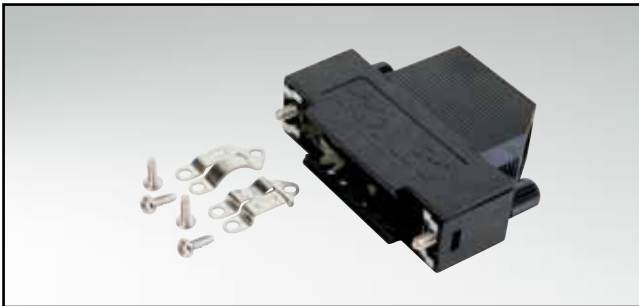

D-SUB PLASTIC HOOD

Side cable entry – 9-50 pos. – With and without internal shielding

RoHS compliant – CSA listed, File No.: LR 115000-1 – UL listed, File No.: E202784

DESCRIPTION

- Material: Polycarbonate Black or Grey + Glas filled
- Design:
 - without shielding
 - with internal shielding
- Fastening:
 - Metal jack screw with plastic head or full metal jack screws
- Press-fit housing assembly
- Attenuation factor at 10 MHz > 60dB (shielded version)
- Bulk or single packaged units

ORDER DATA

| D-SUB PLASTIC HOOD – SIDE CABLE ENTRY - UNSHIELDED | | |
|--|---|---------------|
| No. of pos. | Design | Part Number |
| 09 | Black housing / Metal jack screw / Plastic head | 165 X 11709 X |
| 15 | Black housing / Metal jack screw / Plastic head | 165 X 11719 X |
| 25 | Black housing / Metal jack screw / Plastic head | 165 X 11729 X |
| 37 | Black housing / Metal jack screw / Plastic head | 165 X 11739 X |
| 50 | Black housing / Metal jack screw / Plastic head | 165 X 11749 X |
| 09 | Black housing / Full metal jack screw | 165 X 00829 A |
| 15 | Black housing / Full metal jack screw | 165 X 00839 A |
| 25 | Black housing / Full metal jack screw | 165 X 00849 A |
| 37 | Black housing / Full metal jack screw | 165 X 00859 A |
| 50 | Black housing / Full metal jack screw | 165 X 00869 A |
| 09 | Grey housing / Metal jack screw / Plastic head | 165 X 16019 X |
| 15 | Grey housing / Metal jack screw / Plastic head | 165 X 16029 X |
| 25 | Grey housing / Metal jack screw / Plastic head | 165 X 16039 X |
| 37 | Grey housing / Metal jack screw / Plastic head | 165 X 16049 X |
| 50 | Grey housing / Metal jack screw / Plastic head | 165 X 16059 X |
| 09 | Grey housing / Full metal jack screw | 165 X 16069 X |
| 15 | Grey housing / Full metal jack screw | 165 X 16079 X |
| 25 | Grey housing / Full metal jack screw | 165 X 16089 X |
| 37 | Grey housing / Full metal jack screw | 165 X 16099 X |
| 50 | Grey housing / Full metal jack screw | 165 X 16109 X |