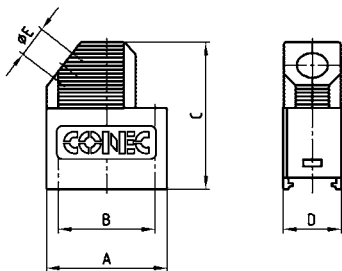

D-SUB PLASTIC HOOD

Side cable entry – 9-50 pos. – With and without internal shielding

RoHS compliant – CSA listed, File No.: LR 115000-1 – UL listed, File No.: E202784

DESCRIPTION

- Material: Polycarbonate Black or Grey + Glas filled
- Design:
 - without shielding
 - with internal shielding
- Fastening:
 - Metal jack screw with plastic head or full metal jack screws
- Press-fit housing assembly
- Attenuation factor at 10 MHz > 60dB (shielded version)
- Bulk or single packaged units

PRODUCT DRAWING

9 pos.

15-50 pos.

No. of pos.	A	B	C	D	Ø E
09	31.30	25.00	39.15	15.00	8.00
15	39.62	33.30	39.15	15.00	9.00
25	53.52	47.00	39.15	15.00	11.00
37	69.80	63.50	39.15	15.00	11.00
50	67.41	61.10	39.15	19.00	14.50

ORDER DATA

D-SUB PLASTIC HOOD – SIDE CABLE ENTRY - UNSHIELDED		
No. of pos.	Design	Part Number
09	Black housing / Metal jack screw / Plastic head	165 X 11709 X
15	Black housing / Metal jack screw / Plastic head	165 X 11719 X
25	Black housing / Metal jack screw / Plastic head	165 X 11729 X
37	Black housing / Metal jack screw / Plastic head	165 X 11739 X
50	Black housing / Metal jack screw / Plastic head	165 X 11749 X
09	Black housing / Full metal jack screw	165 X 00829 A
15	Black housing / Full metal jack screw	165 X 00839 A
25	Black housing / Full metal jack screw	165 X 00849 A
37	Black housing / Full metal jack screw	165 X 00859 A
50	Black housing / Full metal jack screw	165 X 00869 A
09	Grey housing / Metal jack screw / Plastic head	165 X 16019 X
15	Grey housing / Metal jack screw / Plastic head	165 X 16029 X
25	Grey housing / Metal jack screw / Plastic head	165 X 16039 X
37	Grey housing / Metal jack screw / Plastic head	165 X 16049 X
50	Grey housing / Metal jack screw / Plastic head	165 X 16059 X
09	Grey housing / Full metal jack screw	165 X 16069 X
15	Grey housing / Full metal jack screw	165 X 16079 X
25	Grey housing / Full metal jack screw	165 X 16089 X
37	Grey housing / Full metal jack screw	165 X 16099 X
50	Grey housing / Full metal jack screw	165 X 16109 X