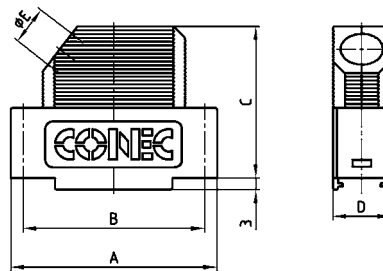

D-SUB PLASTIC HOOD

Side cable entry – 9-50 pos. – With and without internal shielding

DESCRIPTION

- Material: Polycarbonate Black or Grey + Glas filled
- Design:
  - without shielding
  - with internal shielding
- Fastening:
  - Metal jack screw with plastic head or full metal jack screws
- Press-fit housing assembly
- Attenuation factor at 10 MHz > 60dB (shielded version)
- Bulk or single packaged units

PRODUCT DRAWING

9 pos.

15-50 pos.

No. of pos.	A	B	C	D	Ø E
09	31.30	25.00	39.15	15.00	8.00
15	39.62	33.30	39.15	15.00	9.00
25	53.52	47.00	39.15	15.00	11.00
37	69.80	63.50	39.15	15.00	11.00
50	67.41	61.10	39.15	19.00	14.50

ORDER DATA