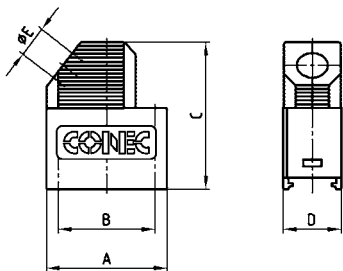

D-SUB PLASTIC HOOD

Side cable entry – 9-50 pos. – With and without internal shielding

DESCRIPTION

- Material: Polycarbonate Black or Grey + Glas filled
- Design:
  - without shielding
  - with internal shielding
- Fastening:
  - Metal jack screw with plastic head or full metal jack screws
- Press-fit housing assembly
- Attenuation factor at 10 MHz > 60dB (shielded version)
- Bulk or single packaged units

PRODUCT DRAWING

9 pos.

15-50 pos.

No. of pos.	A	B	C	D	Ø E
09	31.30	25.00	39.15	15.00	8.00
15	39.62	33.30	39.15	15.00	9.00
25	53.52	47.00	39.15	15.00	11.00
37	69.80	63.50	39.15	15.00	11.00
50	67.41	61.10	39.15	19.00	14.50

ORDER DATA