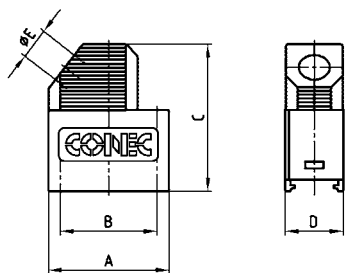

D-SUB PLASTIC HOOD

Side cable entry – 9-50 pos. – With and without internal shielding

DESCRIPTION

- Material: Polycarbonate Black or Grey + Glas filled
- Design:
  - without shielding
  - with internal shielding
- Fastening:
  - Metal jack screw with plastic head or full metal jack screws
- Press-fit housing assembly
- Attenuation factor at 10 MHz > 60dB (shielded version)
- Bulk or single packaged units

PRODUCT DRAWING

9 pos.

15-50 pos.

No. of pos.	A	B	C	D	Ø E
09	31.30	25.00	39.15	15.00	8.00
15	39.62	33.30	39.15	15.00	9.00
25	53.52	47.00	39.15	15.00	11.00
37	69.80	63.50	39.15	15.00	11.00
50	67.41	61.10	39.15	19.00	14.50

ORDER DATA