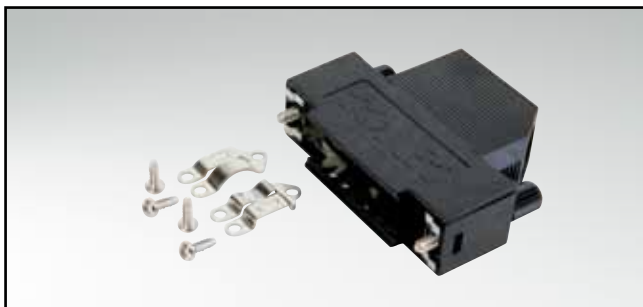

# D-SUB PLASTIC HOOD

Side cable entry – 9-50 pos. – With and without internal shielding

RoHS compliant – CSA listed, File No.: LR 115000-1 – UL listed, File No.: E202784

## DESCRIPTION

- Material: Polycarbonate Black or Grey + Glas filled
- Design:
  - without shielding
  - with internal shielding
- Fastening:
  - Metal jack screw with plastic head or full metal jack screws
- Press-fit housing assembly
- Attenuation factor at 10 MHz > 60dB (shielded version)
- Bulk or single packaged units

## ORDER DATA

D-SUB PLASTIC HOOD – SIDE CABLE ENTRY - UNSHIELDED		
No. of pos.	Design	Part Number
09	Black housing / Metal jack screw / Plastic head	165 X 11709 X
15	Black housing / Metal jack screw / Plastic head	165 X 11719 X
25	Black housing / Metal jack screw / Plastic head	165 X 11729 X
37	Black housing / Metal jack screw / Plastic head	165 X 11739 X
50	Black housing / Metal jack screw / Plastic head	165 X 11749 X
09	Black housing / Full metal jack screw	165 X 00829 A
15	Black housing / Full metal jack screw	165 X 00839 A
25	Black housing / Full metal jack screw	165 X 00849 A
37	Black housing / Full metal jack screw	165 X 00859 A
50	Black housing / Full metal jack screw	165 X 00869 A
09	Grey housing / Metal jack screw / Plastic head	165 X 16019 X
15	Grey housing / Metal jack screw / Plastic head	165 X 16029 X
25	Grey housing / Metal jack screw / Plastic head	165 X 16039 X
37	Grey housing / Metal jack screw / Plastic head	165 X 16049 X
50	Grey housing / Metal jack screw / Plastic head	165 X 16059 X
09	Grey housing / Full metal jack screw	165 X 16069 X
15	Grey housing / Full metal jack screw	165 X 16079 X
25	Grey housing / Full metal jack screw	165 X 16089 X
37	Grey housing / Full metal jack screw	165 X 16099 X
50	Grey housing / Full metal jack screw	165 X 16109 X