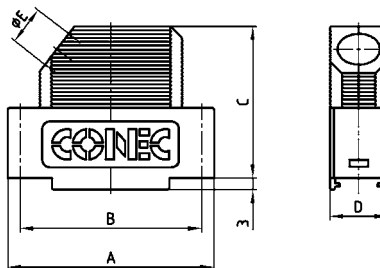

## DESCRIPTION

- Material: Polycarbonate Black or Grey + Glas filled
- Design:
  - without shielding
  - with internal shielding
- Fastening:
  - Metal jack screw with plastic head or full metal jack screws
- Press-fit housing assembly
- Attenuation factor at 10 MHz > 60dB (shielded version)
- Bulk or single packaged units

## PRODUCT DRAWING

9 pos.

15-50 pos.

No. of pos.	A	B	C	D	Ø E
09	31.30	25.00	39.15	15.00	8.00
15	39.62	33.30	39.15	15.00	9.00
25	53.52	47.00	39.15	15.00	11.00
37	69.80	63.50	39.15	15.00	11.00
50	67.41	61.10	39.15	19.00	14.50

## ORDER DATA

D-SUB PLASTIC HOOD – SIDE CABLE ENTRY - UNSHIELDED		
No. of pos.	Design	Part Number
09	Black housing / Metal jack screw / Plastic head	165 X 11709 X
15	Black housing / Metal jack screw / Plastic head	165 X 11719 X
25	Black housing / Metal jack screw / Plastic head	165 X 11729 X
37	Black housing / Metal jack screw / Plastic head	165 X 11739 X
50	Black housing / Metal jack screw / Plastic head	165 X 11749 X
09	Black housing / Full metal jack screw	165 X 00829 A
15	Black housing / Full metal jack screw	165 X 00839 A
25	Black housing / Full metal jack screw	165 X 00849 A
37	Black housing / Full metal jack screw	165 X 00859 A
50	Black housing / Full metal jack screw	165 X 00869 A
09	Grey housing / Metal jack screw / Plastic head	165 X 16019 X
15	Grey housing / Metal jack screw / Plastic head	165 X 16029 X
25	Grey housing / Metal jack screw / Plastic head	165 X 16039 X
37	Grey housing / Metal jack screw / Plastic head	165 X 16049 X
50	Grey housing / Metal jack screw / Plastic head	165 X 16059 X
09	Grey housing / Full metal jack screw	165 X 16069 X
15	Grey housing / Full metal jack screw	165 X 16079 X
25	Grey housing / Full metal jack screw	165 X 16089 X
37	Grey housing / Full metal jack screw	165 X 16099 X
50	Grey housing / Full metal jack screw	165 X 16109 X