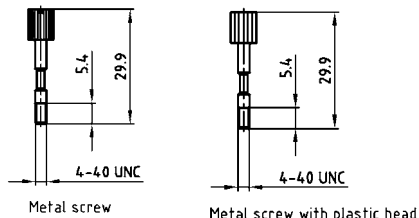

D-SUB PLASTIC HOOD

Side cable entry – 9-50 pos. – With and without internal shielding

DESCRIPTION

- Material: Polycarbonate Black or Grey + Glas filled
- Design:
  - without shielding
  - with internal shielding
- Fastening:
  - Metal jack screw with plastic head or full metal jack screws
- Press-fit housing assembly
- Attenuation factor at 10 MHz > 60dB (shielded version)
- Bulk or single packaged units

PRODUCT DRAWING

9 pos.

15-50 pos.

No. of pos.	A	B	C	D	Ø E
09	31.30	25.00	39.15	15.00	8.00
15	39.62	33.30	39.15	15.00	9.00
25	53.52	47.00	39.15	15.00	11.00
37	69.80	63.50	39.15	15.00	11.00
50	67.41	61.10	39.15	19.00	14.50

ORDER DATA