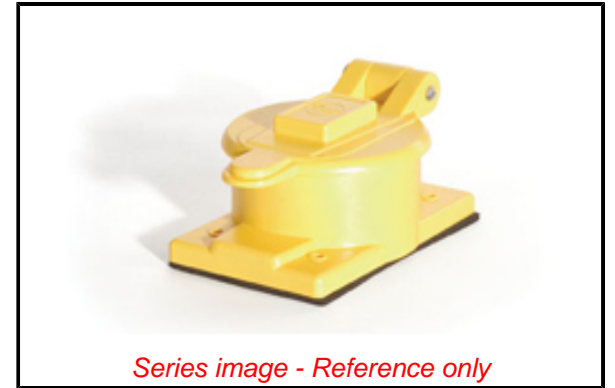

PLEASE CHECK WWW.MOLEX.COM FOR LATEST PART INFORMATION

Part Number: [1301470180](#)
Status: **Active**
Overview: [Watertite Wet-Location Wiring Solutions](#)
Description: Watertite Receptacle Flip Coverplate with California Style Locking Blade, 3 Pole/4 Wire, Non-NEMA, 125V

Documents:

[RoHS Certificate of Compliance (PDF)](#)

Agency Certification

UL E68122

General

Product Family	Wiring Devices
Series	130147
IP Rating	IP67
NEMA Configuration	Non-NEMA Locking CA
Overview	Watertite Wet-Location Wiring Solutions
Product Name	Watertite
Receptacle Type	Single
Specialty	N/A
Type	Receptacle
UPC	78678834096

Physical

Flange	No
Flip Lid	Yes
Gender	Female
Length	N/A
Locking Blade	Yes
Poles	3-pole/4-wire

Electrical

Cord Type	N/A
Current - Maximum per Contact	50.0A
GFCI	No
Lighted Connector	No
Voltage - Maximum	125V

Material Info

Engineering Number	CS60W64

EU ELV

Not Reviewed

EU RoHS

Not Reviewed

China RoHS

REACH SVHC

Not Reviewed

Halogen-Free

Status

Not Reviewed

For more information, please visit [Contact US](#)

China ROHS

Not Reviewed

ELV

Not Reviewed

RoHS Phthalates

Not Reviewed

Search Parts in this Series

[130147](#) Series

PLEASE CHECK WWW.MOLEX.COM FOR LATEST PART INFORMATION