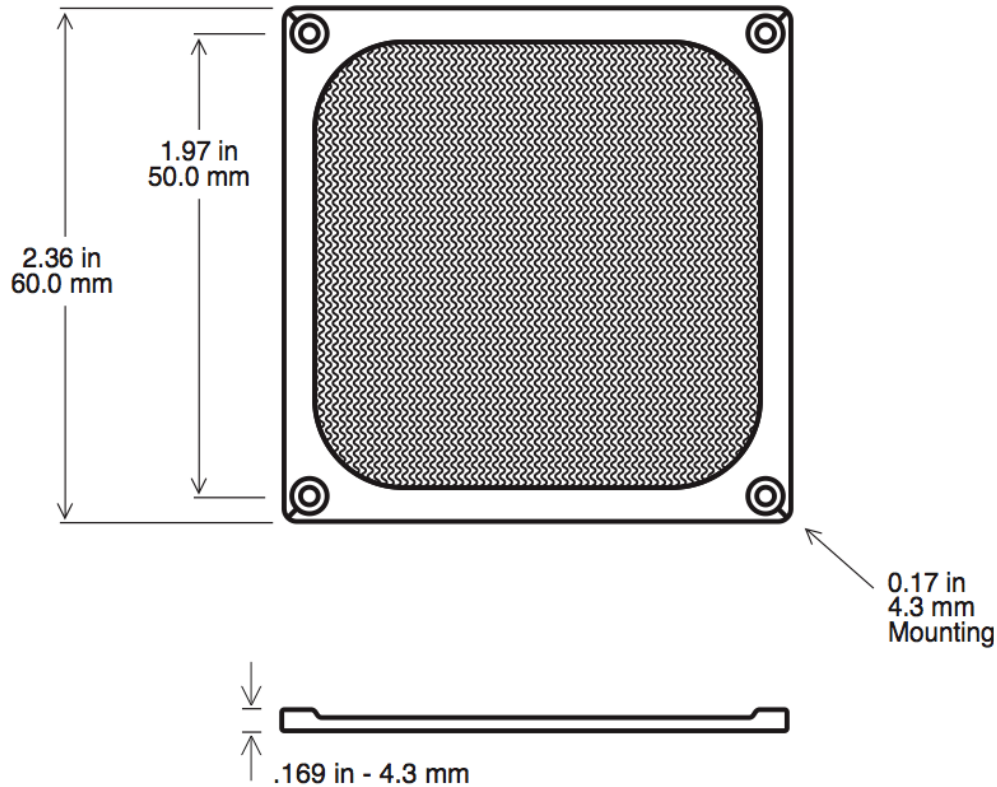

## Wire Mesh Guard for 60mm Fan

Aluminum/Stainless filters offer high levels of air passage while efficiently filtering contaminants and shielding EMI/RFI.

Tightly woven stainless corrugated mesh screen  
(30x30, 3/16" Pitch, 1/8" Deep)