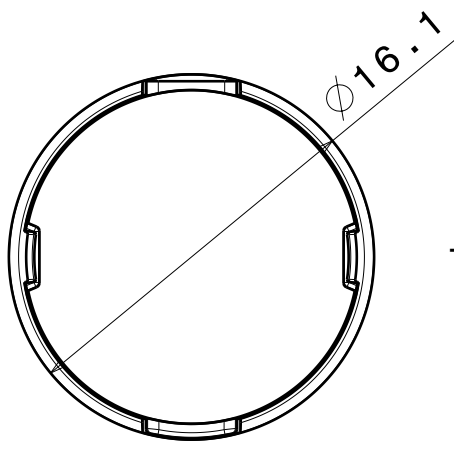

D

C

B

A

4

4

Bottom view

3

3

Front view

2

2

Top view

MATERIALS  
 Lens: PMMA  
 Holder: PC  
 Tape: PU Foam

This drawing is our property.  
 It can't be reproduced  
 or communicated without  
 our written agreement.

L T F F  
 e e i n  
 i i n

DRAWING TITLE

Datasheet Tina2-0-Plus Assy

DRAWN BY  
m

DATE  
29.04.2011

CHECKED BY  
t k

DATE  
29.04.2011

SIZE  
A4

DRAWING NUMBER

REV  
2

DESIGNED BY  
HH

DATE  
01.01.2011

SCALE 3:1

WEIGHT (g) -

SHEET 1/1

D

A