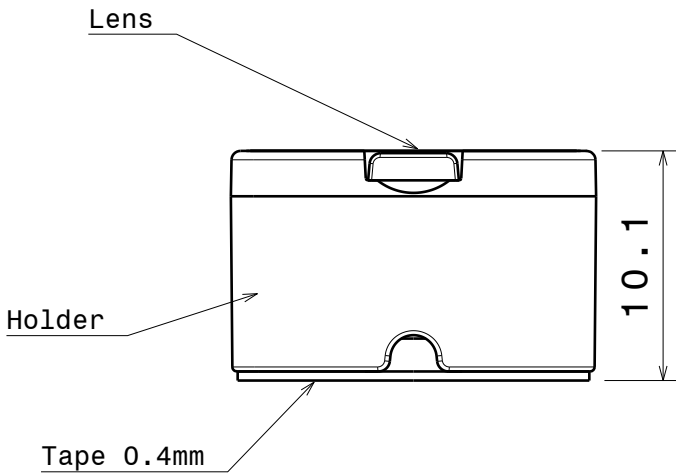

D

C

B

A

4

4

Bottom view

3

3

Front view

2

2

Top view

MATERIALS  
 Lens: PMMA  
 Holder: PC  
 Tape: PU Foam

This drawing is our property.  
 It can't be reproduced  
 or communicated without  
 our written agreement.

L T F F  
 e e i n  
 i i n

REV  
2

DESIGNED BY  
HH

DATE  
01.01.2011

SCALE 3:1

WEIGHT (g) -

SHEET 1/1

D

A