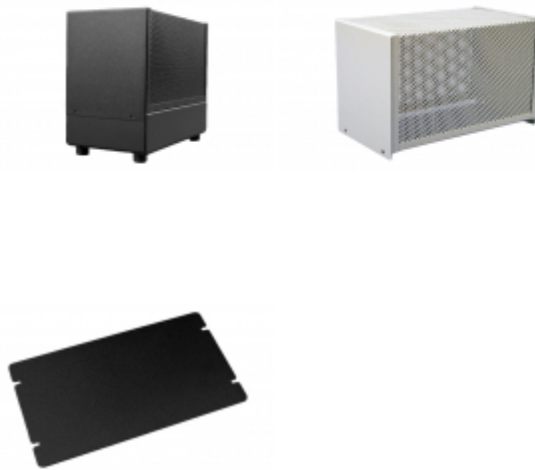

Quality Products. Service Excellence.

Steel Chassis *1441 Series*

Powder Coated, Real Walnut Side Option

Key Features:

- Spot welded steel - heavy duty construction chassis.
- Finished in ASA 61 smooth grey or satin black powder paint.
- Optional bottom plates are punched with 4 holes – 3/16" diameter (Chassis now includes 1/8" holes to allow installation of optional bottom plates).
- Hardware not provided, please order separately - Part number **1421J6** (Pkg. of 6, 6-32 Philips head screws).
- Rubber feet sold separately
- Some models accept chassis covers (1451 series)
- UPGRADE to our Satin Black Chassis with Walnut Sides (available for some sizes, refer to table below)

Photo Features:

Chassis available in black or gray.

Six models available with walnut sides (see table below for compatibility).

Perforated covers for most sizes. Bottom panels available for all sizes (sold separately from chassis).