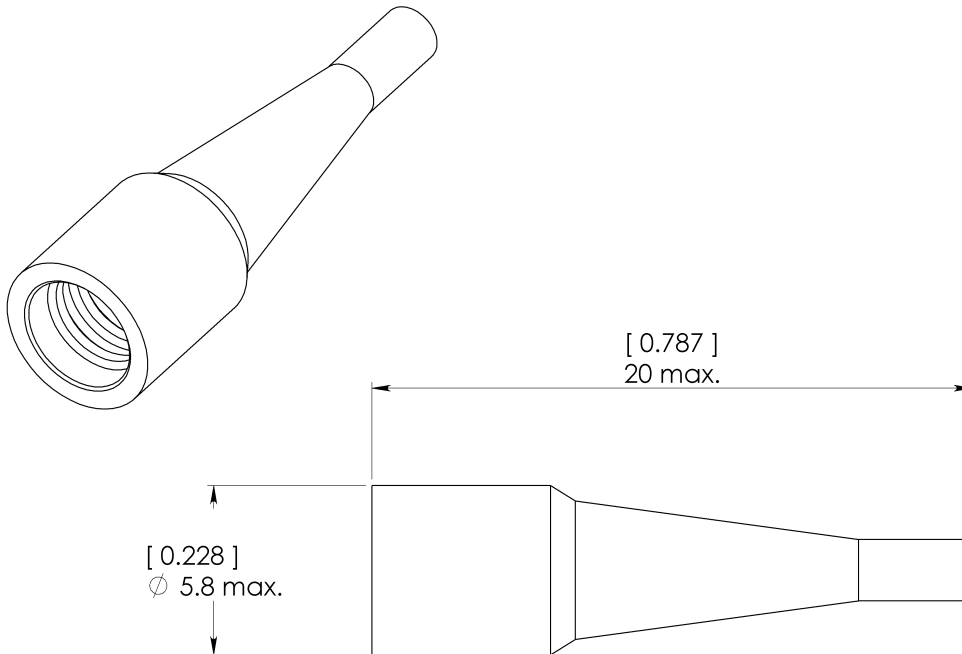

Original dimension in mm [inch]

GENERAL

- Compatible with SC and FC connectors
- Suitable for use with cable sizes Ø 1 mm max.
- Compatible with BELLCORE GR 326 specification (V0, LOI 28 % mini.)
- Color black