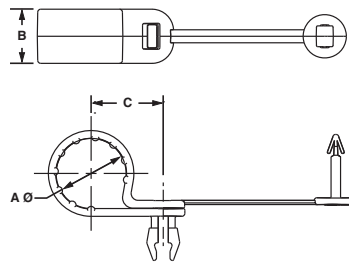

Flat Cable Clips

- Use with any width flat cable for a maximum stack height of .17 inches (4.3mm)
- Low profile design holds wires, cables, and tubing
- For indoor use only
- Material: PVC

Part Number	Cable Width	Length A		Width B		Height C		Color	Mounting Method	Std. Pkg. Qty.	Std. Ctn. Qty.
		In.	mm	In.	mm	In.	mm				
FCC5-A-C8	Any width flat cable	1.00	25.4	.56	14.2	.29	7.4	Gray	Rubber	100	1000
FCC-A-C8		1.00	25.4	1.09	27.7	.38	9.7			100	1000

Pan-Clamp™ Heavy Duty Fixed Diameter Clamps

- One-piece design significantly reduces installation time
- Integrated ribs prevent rotation of cable bundles and ensures secure grip on hoses
- Material: Impact modified Weather Resistant Nylon 6.6

Part Number	Max. Bundle Diameter A		Width B		Bundle Offset C		Max. Panel Thickness		Panel Hole Diameter		Color	Std. Pkg. Qty.	Std. Ctn. Qty.
	In.	mm	In.	mm	In.	mm	In.	mm	In.	mm			
PC038-H25D-C0	.38	9.5	.62	15.7	.64	16.3	.13	3.2	.28	7.1	Black	100	500
PC050-H25D-C0	.50	12.7	.62	15.7	.71	17.9	.13	3.2	.28	7.1		100	500
PC062-H25D-C0	.63	15.8	.62	15.7	.77	19.5	.13	3.2	.28	7.1		100	500
PC075-H25D-C0	.75	19.1	.62	15.7	.83	21.1	.13	3.2	.28	7.1		100	1000
PC087-H25D-C0	.88	22.1	.62	15.7	.89	22.7	.13	3.2	.28	7.1		100	1000
PC100-H25D-C0	1.00	25.4	.62	15.7	.96	24.3	.13	3.2	.28	7.1		100	1000
PC112-H25D-C0	1.13	28.5	.62	15.7	1.02	25.8	.13	3.2	.28	7.1		100	1000
PC125-H25D-C0	1.25	31.8	.62	15.7	1.08	27.4	.13	3.2	.28	7.1		100	1000