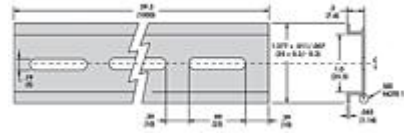

Magnecraft

191 Waukegan Rd, Ste 206
Northfield, IL 60093-2743

Phone: (847)441-2526

Fax: (847)441-2522

Email: info@magnecraft.com

Item # 16-700DIN, DIN Rail

DIN Rail

Extruded Aluminum DIN Rail, 39.37" (1000 mm)

The 16-700DIN is produced from high strength extruded aluminum and is designed to be a direct replacement for standard 35mm wide DIN rails.

This Item is Normally Stocked

SPECIFICATIONS

Function	DIN Rail
----------	----------
